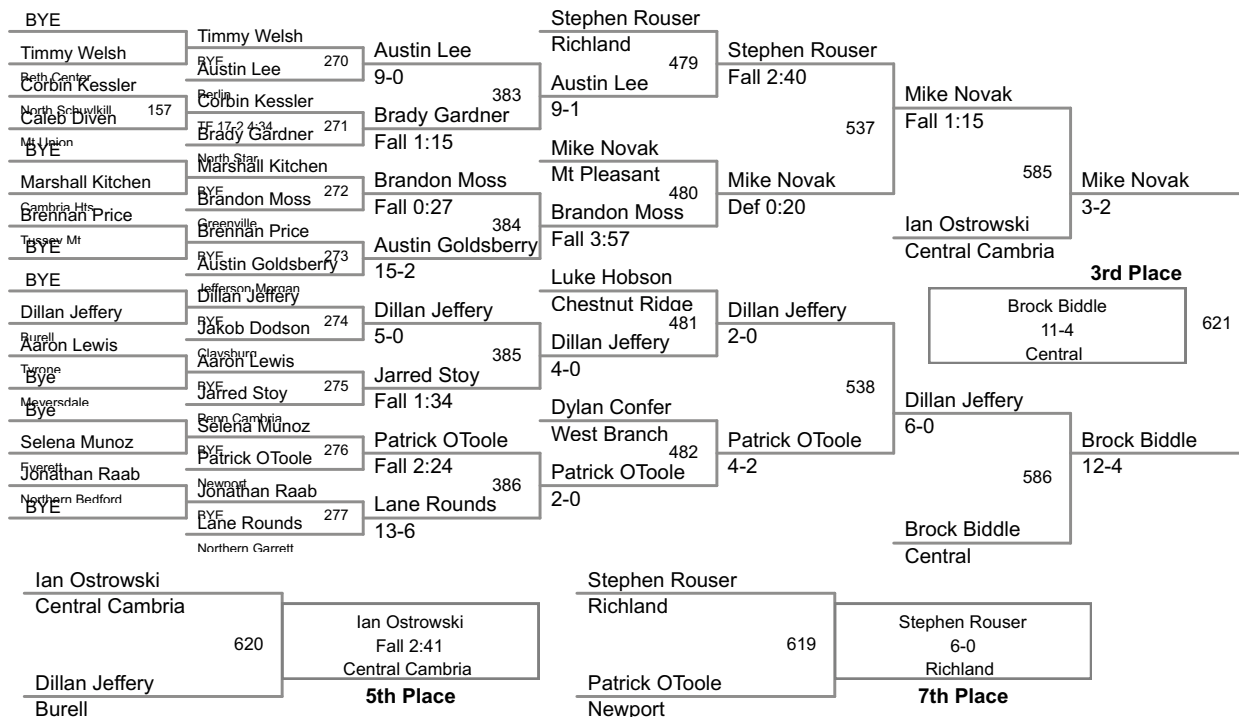

Third Place

106-Huntur Campbell, CH, pinned Aaron Gelvin, GR, 2:51.
113-Sтивен Yutzy, NG, dec. Joey Couteret, WB, 5-2.
120-Justin McCoy, CR, pinned Michael Lineman, GR, 1:38.
126-Brock Biddle, CEN, dec. Mike Novak, MP, 11-4.
132-Morgan Deremer, CR, dec. Jake Boozel, MU, 9-6.
138-Derrick Claar, CR, dec. Nick Hoenstine, CEN, 5-1.
145-Tevin Mostoller, NS, inj. Def. over Jon Fabian, SO, :00.
152-Damon Greenawald, BU, dec. Anthony Snyder, TV, 5-2.
160-Jason Stay, BC, dec. Blake Reynolds, GR, 6-2.
170-Anthony Welsh, BC, dec. Taylor Cahill, BB, 7-2.
182-Nico Brown, BC, dec. Storm McDonald, BB, 4-2 (OT).
195-Alek Hummel, NK, dec. Robert Scherer, GR, 5-4.
220-Danny Scheib, TV, dec. Hunter Connor, NS, 3-1.
285-Josh Lind, MP, dec. Anthony Collins, BB, 3-1 (OT).

Fifth Place

106-Owen Boyer, NK, dec. Devin Wilhelm, NG, 3-2.
113-Mason Madden-Edwards, NK, dec. Zach Clark, NB, 9-4.
120-Quinn Cole, SO, inj. def. over Shane McGrath, NK, 3:0.
126-Ian Ostrowski, CC, pinned Dillan Jeffery, BU, 2:41.

Seventh Place

106-Josh Boozel, MU, dec. Oaklee Brode, TM, 4-0.
113-Dylan Williams, CR, dec. Andrew John, SF, 3-1.
120-Corey Christie, BU, dec. Trey Childers, NB, 2-0.
126-Stephen Rouser, RI, dec. Patrick O'Toole, NP, 6-0.
132-Ethan Kennedy, CEN, dec. Jess Wentzel, NK, 3-1.
138-Carter Replogle, NB, pinned Michael Capozzoli, NP,
145-Austin Gill, CH, pinned Mike Eckenrode, PC, 4:40.
152-Dominic Farabaugh, PC, inj. def. over Bryce Biddle, CEN, :01.
160-Colby Hillegass, CR, dec. Dillion Charlton, NS, 4-2 (OT).
170-Daniel Brett, BD, tech. fall Wes Graham, EV, 15-0 (3:16).
182-Jake Grosik, CT, dec. Matt Walter, CK, 8-6 (OT).
195-Vince McDowell, WB, dec. Anthony Patterson, JM, 9-3.
220-Mason Hockenberry, MU, pinned Tyler Elder, CK, 2:41.
285-Nate Shoemaker, BD, pinned Nate Zaroni, SO, 2:41.

106 Lbs

113 Lbs

120 Lbs

126 Lbs

132 Lbs

145 Lbs

152 Lbs

160 Lbs