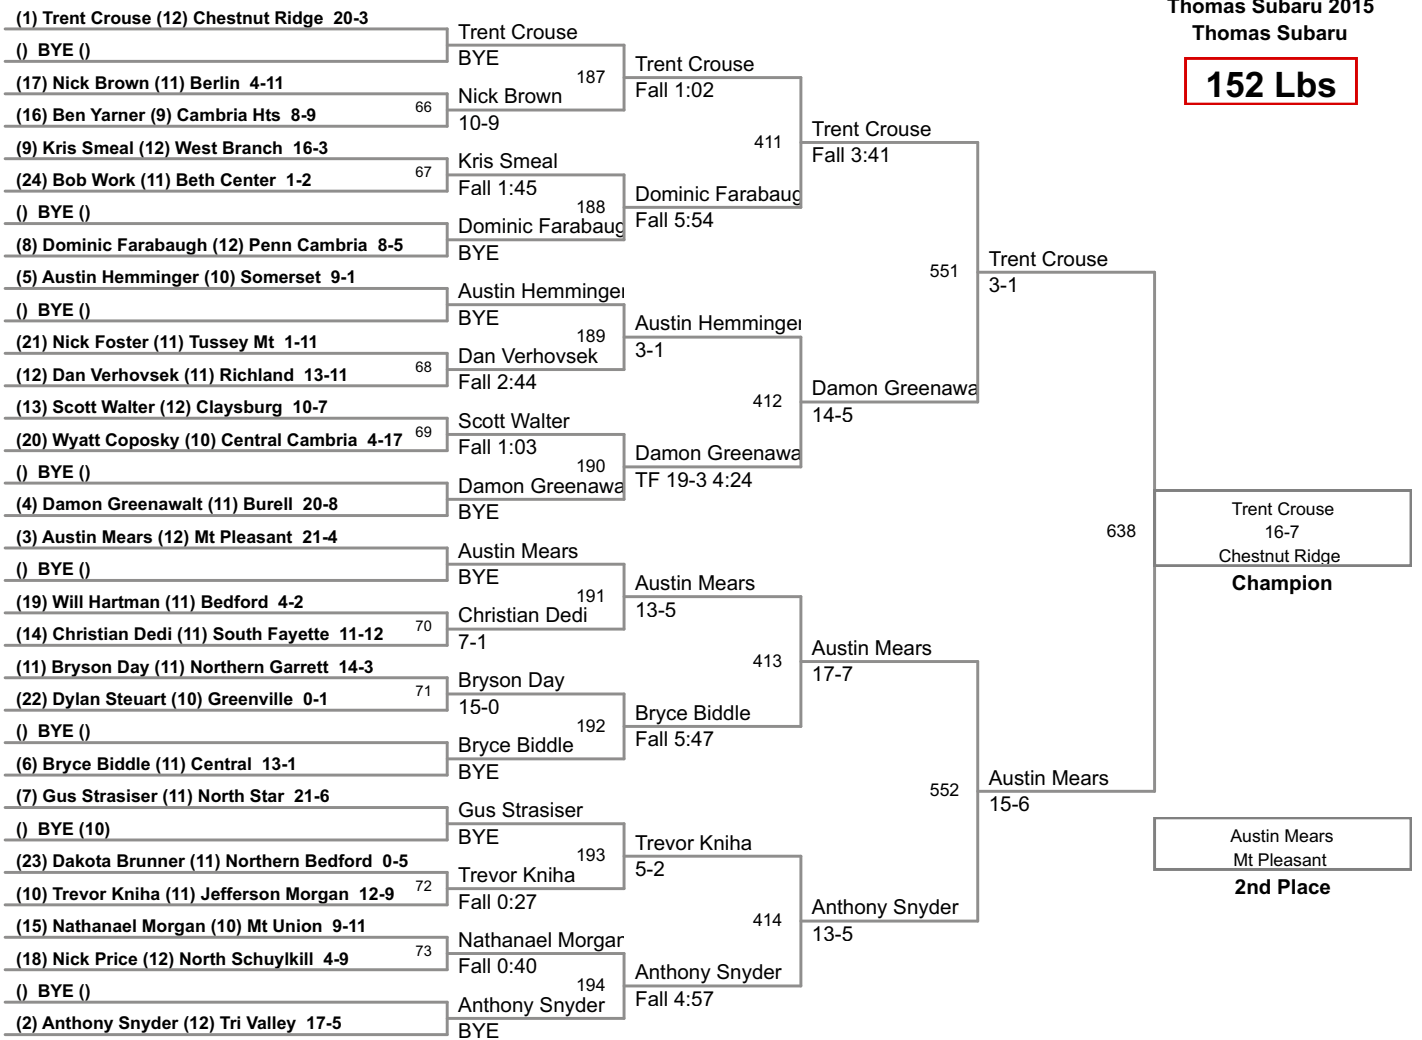

Third Place

106-Huntur Campbell, CH, pinned Aaron Gelvin, GR, 2:51.
113-Sтивен Yutzy, NG, dec. Joey Couteret, WB, 5-2.
120-Justin McCoy, CR, pinned Michael Lineman, GR, 1:38.
126-Brock Biddle, CEN, dec. Mike Novak, MP, 11-4.
132-Morgan Deremer, CR, dec. Jake Boozel, MU, 9-6.
138-Derrick Claar, CR, dec. Nick Hoenstine, CEN, 5-1.
145-Tevin Mostoller, NS, inj. Def. over Jon Fabian, SO, :00.
152-Damon Greenawald, BU, dec. Anthony Snyder, TV, 5-2.
160-Jason Stay, BC, dec. Blake Reynolds, GR, 6-2.
170-Anthony Welsh, BC, dec. Taylor Cahill, BB, 7-2.
182-Nico Brown, BC, dec. Storm McDonald, BB, 4-2 (OT).
195-Alek Hummel, NK, dec. Robert Scherer, GR, 5-4.
220-Danny Scheib, TV, dec. Hunter Connor, NS, 3-1.
285-Josh Lind, MP, dec. Anthony Collins, BB, 3-1 (OT).

Fifth Place

106-Owen Boyer, NK, dec. Devin Wilhelm, NG, 3-2.
113-Mason Madden-Edwards, NK, dec. Zach Clark, NB, 9-4.
120-Quinn Cole, SO, inj. def. over Shane McGrath, NK, 3:0.
126-Ian Ostrowski, CC, pinned Dillan Jeffery, BU, 2:41.

Seventh Place

106-Josh Boozel, MU, dec. Oaklee Brode, TM, 4-0.
113-Dylan Williams, CR, dec. Andrew John, SF, 3-1.
120-Corey Christie, BU, dec. Trey Childers, NB, 2-0.
126-Stephen Rouser, RI, dec. Patrick O'Toole, NP, 6-0.
132-Ethan Kennedy, CEN, dec. Jess Wentzel, NK, 3-1.
138-Carter Replogle, NB, pinned Michael Capozzoli, NP,
145-Austin Gill, CH, pinned Mike Eckenrode, PC, 4:40.
152-Dominic Farabaugh, PC, inj. def. over Bryce Biddle, CEN, :01.
160-Colby Hillegass, CR, dec. Dillion Charlton, NS, 4-2 (OT).
170-Daniel Brett, BD, tech. fall Wes Graham, EV, 15-0 (3:16).
182-Jake Grosik, CT, dec. Matt Walter, CK, 8-6 (OT).
195-Vince McDowell, WB, dec. Anthony Patterson, JM, 9-3.
220-Mason Hockenberry, MU, pinned Tyler Elder, CK, 2:41.
285-Nate Shoemaker, BD, pinned Nate Zaroni, SO, 2:41.

106 Lbs

113 Lbs

120 Lbs

126 Lbs

132 Lbs

145 Lbs

152 Lbs

160 Lbs