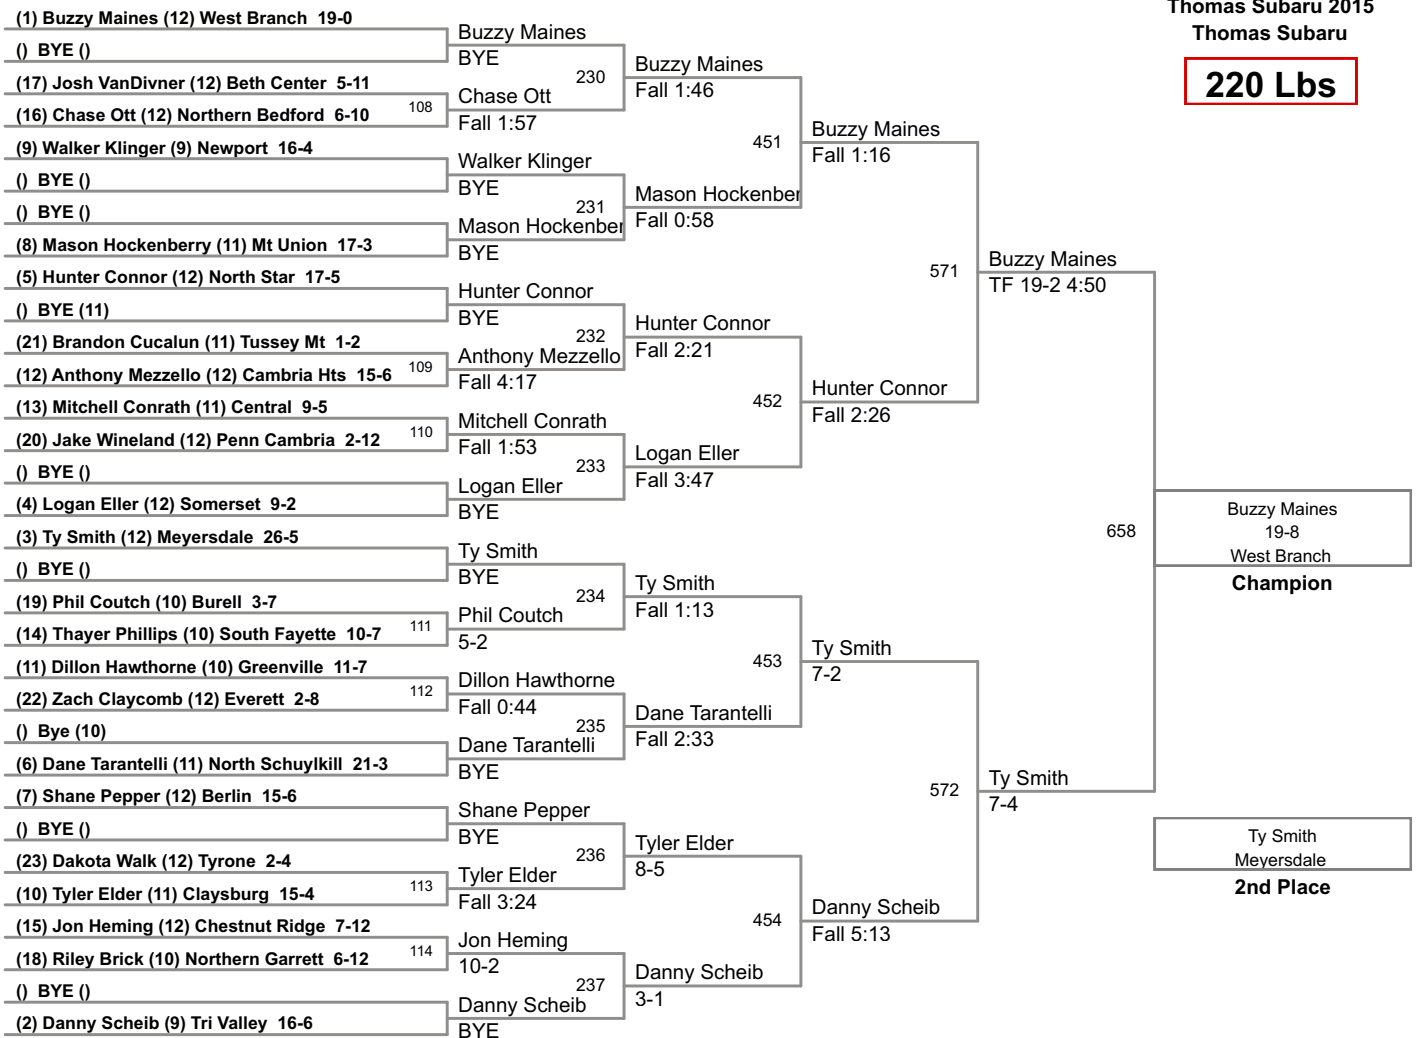

Third Place

106-Huntur Campbell, CH, pinned Aaron Gelvin, GR, 2:51.
113-Sтивен Yutzy, NG, dec. Joey Couteret, WB, 5-2.
120-Justin McCoy, CR, pinned Michael Lineman, GR, 1:38.
126-Brock Biddle, CEN, dec. Mike Novak, MP, 11-4.
132-Morgan Deremer, CR, dec. Jake Boozel, MU, 9-6.
138-Derrick Claar, CR, dec. Nick Hoenstine, CEN, 5-1.
145-Tevin Mostoller, NS, inj. Def. over Jon Fabian, SO, :00.
152-Damon Greenawald, BU, dec. Anthony Snyder, TV, 5-2.
160-Jason Stay, BC, dec. Blake Reynolds, GR, 6-2.
170-Anthony Welsh, BC, dec. Taylor Cahill, BB, 7-2.
182-Nico Brown, BC, dec. Storm McDonald, BB, 4-2 (OT).
195-Alek Hummel, NK, dec. Robert Scherer, GR, 5-4.
220-Danny Scheib, TV, dec. Hunter Connor, NS, 3-1.
285-Josh Lind, MP, dec. Anthony Collins, BB, 3-1 (OT).

Fifth Place

106-Owen Boyer, NK, dec. Devin Wilhelm, NG, 3-2.
113-Mason Madden-Edwards, NK, dec. Zach Clark, NB, 9-4.
120-Quinn Cole, SO, inj. def. over Shane McGrath, NK, 3:0.
126-Ian Ostrowski, CC, pinned Dillan Jeffery, BU, 2:41.

Seventh Place

106-Josh Boozel, MU, dec. Oaklee Brode, TM, 4-0.
113-Dylan Williams, CR, dec. Andrew John, SF, 3-1.
120-Corey Christie, BU, dec. Trey Childers, NB, 2-0.
126-Stephen Rouser, RI, dec. Patrick O'Toole, NP, 6-0.
132-Ethan Kennedy, CEN, dec. Jess Wentzel, NK, 3-1.
138-Carter Replogle, NB, pinned Michael Capozzoli, NP,
145-Austin Gill, CH, pinned Mike Eckenrode, PC, 4:40.
152-Dominic Farabaugh, PC, inj. def. over Bryce Biddle, CEN, :01.
160-Colby Hillegass, CR, dec. Dillion Charlton, NS, 4-2 (OT).
170-Daniel Brett, BD, tech. fall Wes Graham, EV, 15-0 (3:16).
182-Jake Grosik, CT, dec. Matt Walter, CK, 8-6 (OT).
195-Vince McDowell, WB, dec. Anthony Patterson, JM, 9-3.
220-Mason Hockenberry, MU, pinned Tyler Elder, CK, 2:41.
285-Nate Shoemaker, BD, pinned Nate Zaroni, SO, 2:41.

170 Lbs

182 Lbs

195 Lbs

220 Lbs

285 Lbs