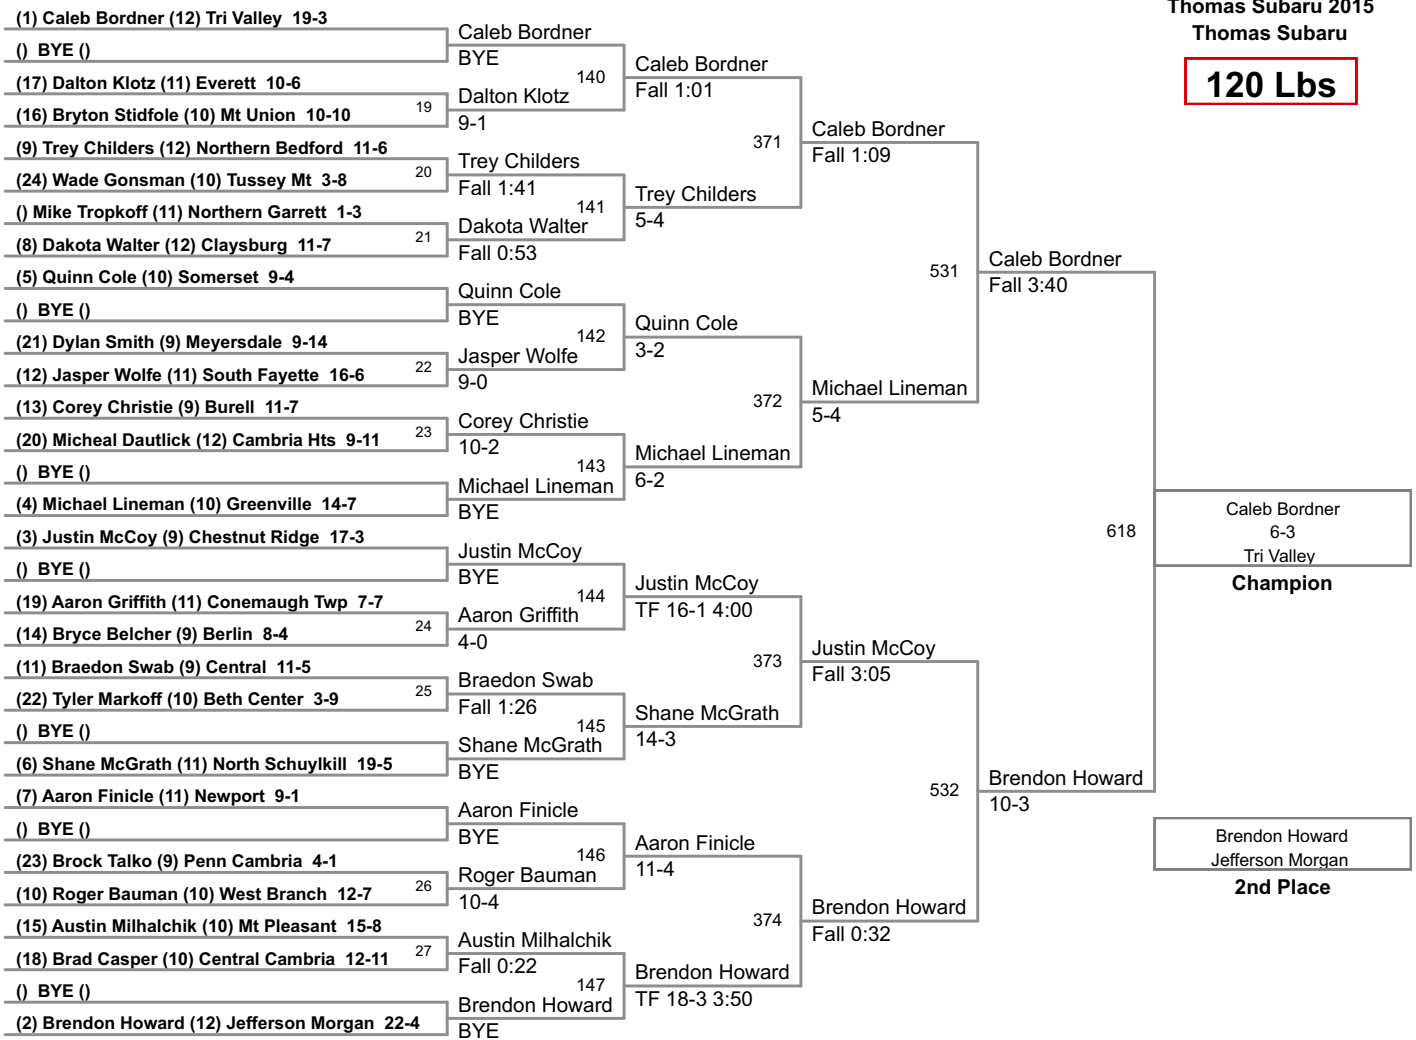

Third Place

106-Huntur Campbell, CH, pinned Aaron Gelvin, GR, 2:51.
113-Sтивен Yutzy, NG, dec. Joey Couteret, WB, 5-2.
120-Justin McCoy, CR, pinned Michael Lineman, GR, 1:38.
126-Brock Biddle, CEN, dec. Mike Novak, MP, 11-4.
132-Morgan Deremer, CR, dec. Jake Boozel, MU, 9-6.
138-Derrick Claar, CR, dec. Nick Hoenstine, CEN, 5-1.
145-Tevin Mostoller, NS, inj. Def. over Jon Fabian, SO, :00.
152-Damon Greenawald, BU, dec. Anthony Snyder, TV, 5-2.
160-Jason Stay, BC, dec. Blake Reynolds, GR, 6-2.
170-Anthony Welsh, BC, dec. Taylor Cahill, BB, 7-2.
182-Nico Brown, BC, dec. Storm McDonald, BB, 4-2 (OT).
195-Alek Hummel, NK, dec. Robert Scherer, GR, 5-4.
220-Danny Scheib, TV, dec. Hunter Connor, NS, 3-1.
285-Josh Lind, MP, dec. Anthony Collins, BB, 3-1 (OT).

Fifth Place

106-Owen Boyer, NK, dec. Devin Wilhelm, NG, 3-2.
113-Mason Madden-Edwards, NK, dec. Zach Clark, NB, 9-4.
120-Quinn Cole, SO, inj. def. over Shane McGrath, NK, 3:0.
126-Ian Ostrowski, CC, pinned Dillan Jeffery, BU, 2:41.

Seventh Place

106-Josh Boozel, MU, dec. Oaklee Brode, TM, 4-0.
113-Dylan Williams, CR, dec. Andrew John, SF, 3-1.
120-Corey Christie, BU, dec. Trey Childers, NB, 2-0.
126-Stephen Rouser, RI, dec. Patrick O'Toole, NP, 6-0.
132-Ethan Kennedy, CEN, dec. Jess Wentzel, NK, 3-1.
138-Carter Replogle, NB, pinned Michael Capozzoli, NP,
145-Austin Gill, CH, pinned Mike Eckenrode, PC, 4:40.
152-Dominic Farabaugh, PC, inj. def. over Bryce Biddle, CEN, :01.
160-Colby Hillegass, CR, dec. Dillion Charlton, NS, 4-2 (OT).
170-Daniel Brett, BD, tech. fall Wes Graham, EV, 15-0 (3:16).
182-Jake Grosik, CT, dec. Matt Walter, CK, 8-6 (OT).
195-Vince McDowell, WB, dec. Anthony Patterson, JM, 9-3.
220-Mason Hockenberry, MU, pinned Tyler Elder, CK, 2:41.
285-Nate Shoemaker, BD, pinned Nate Zaroni, SO, 2:41.

106 Lbs

113 Lbs

120 Lbs

126 Lbs

132 Lbs

145 Lbs

152 Lbs

160 Lbs