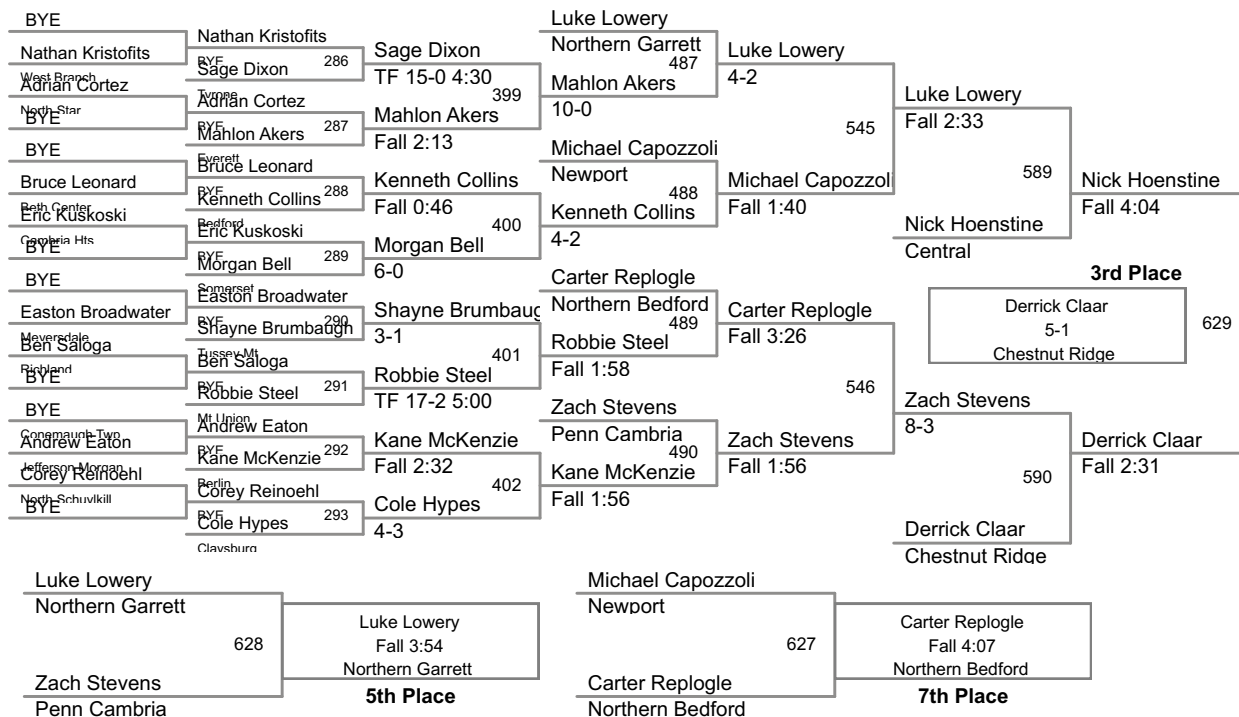

Seventh Place

106-Josh Boozel, MU, dec. Oaklee Brode, TM, 4-0.
113-Dylan Williams, CR, dec. Andrew John, SF, 3-1.
120-Corey Christie, BU, dec. Trey Childers, NB, 2-0.
126-Stephen Rouser, RI, dec. Patrick O'Toole, NP, 6-0.
132-Ethan Kennedy, CEN, dec. Jess Wentzel, NK, 3-1.
138-Carter Replogle, NB, pinned Michael Capozzoli, NP,
145-Austin Gill, CH, pinned Mike Eckenrode, PC, 4:40.
152-Dominic Farabaugh, PC, inj. def. over Bryce Biddle, CEN, :01.
160-Colby Hillegass, CR, dec. Dillion Charlton, NS, 4-2 (OT).
170-Daniel Brett, BD, tech. fall Wes Graham, EV, 15-0 (3:16).
182-Jake Grosik, CT, dec. Matt Walter, CK, 8-6 (OT).
195-Vince McDowell, WB, dec. Anthony Patterson, JM, 9-3.
220-Mason Hockenberry, MU, pinned Tyler Elder, CK, 2:41.
285-Nate Shoemaker, BD, pinned Nate Zaroni, SO, 2:41.

106 Lbs

113 Lbs

120 Lbs

126 Lbs

132 Lbs

145 Lbs

152 Lbs

160 Lbs