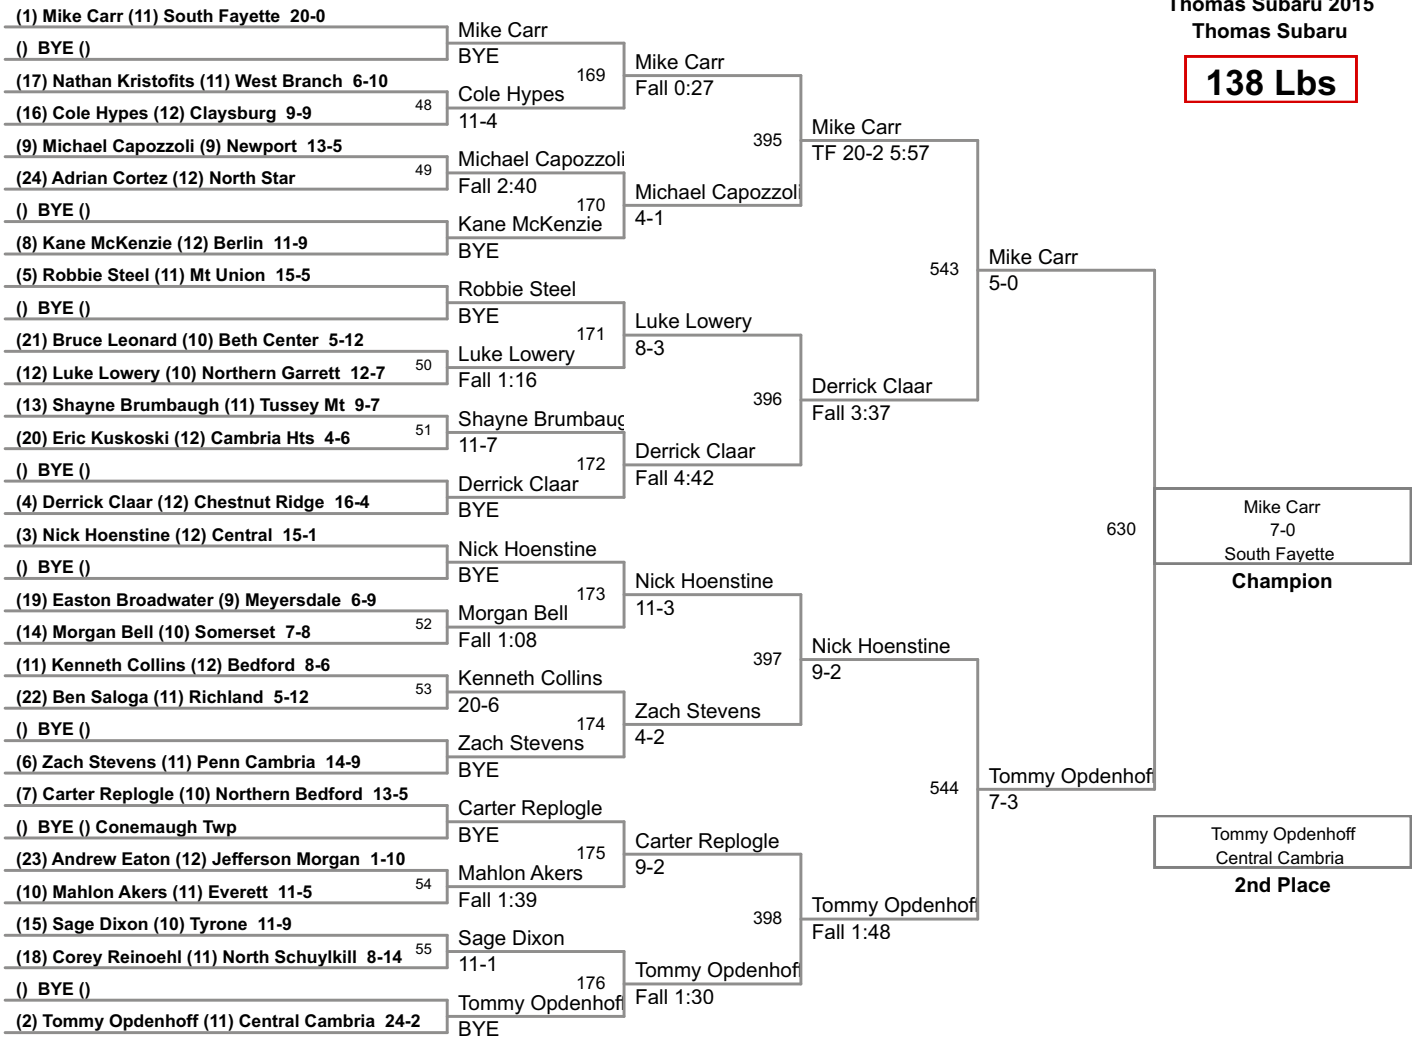

Third Place

106-Huntur Campbell, CH, pinned Aaron Gelvin, GR, 2:51.
113-Sтивен Yutzy, NG, dec. Joey Couteret, WB, 5-2.
120-Justin McCoy, CR, pinned Michael Lineman, GR, 1:38.
126-Brock Biddle, CEN, dec. Mike Novak, MP, 11-4.
132-Morgan Deremer, CR, dec. Jake Boozel, MU, 9-6.
138-Derrick Claar, CR, dec. Nick Hoenstine, CEN, 5-1.
145-Tevin Mostoller, NS, inj. Def. over Jon Fabian, SO, :00.
152-Damon Greenawald, BU, dec. Anthony Snyder, TV, 5-2.
160-Jason Stay, BC, dec. Blake Reynolds, GR, 6-2.
170-Anthony Welsh, BC, dec. Taylor Cahill, BB, 7-2.
182-Nico Brown, BC, dec. Storm McDonald, BB, 4-2 (OT).
195-Alek Hummel, NK, dec. Robert Scherer, GR, 5-4.
220-Danny Scheib, TV, dec. Hunter Connor, NS, 3-1.
285-Josh Lind, MP, dec. Anthony Collins, BB, 3-1 (OT).

Seventh Place

106-Josh Boozel, MU, dec. Oaklee Brode, TM, 4-0.
113-Dylan Williams, CR, dec. Andrew John, SF, 3-1.
120-Corey Christie, BU, dec. Trey Childers, NB, 2-0.
126-Stephen Rouser, RI, dec. Patrick O'Toole, NP, 6-0.
132-Ethan Kennedy, CEN, dec. Jess Wentzel, NK, 3-1.
138-Carter Replogle, NB, pinned Michael Capozzoli, NP,
145-Austin Gill, CH, pinned Mike Eckenrode, PC, 4:40.
152-Dominic Farabaugh, PC, inj. def. over Bryce Biddle, CEN, :01.
160-Colby Hillegass, CR, dec. Dillion Charlton, NS, 4-2 (OT).
170-Daniel Brett, BD, tech. fall Wes Graham, EV, 15-0 (3:16).
182-Jake Grosik, CT, dec. Matt Walter, CK, 8-6 (OT).
195-Vince McDowell, WB, dec. Anthony Patterson, JM, 9-3.
220-Mason Hockenberry, MU, pinned Tyler Elder, CK, 2:41.
285-Nate Shoemaker, BD, pinned Nate Zaroni, SO, 2:41.

106 Lbs

113 Lbs

120 Lbs

126 Lbs

132 Lbs

145 Lbs

152 Lbs

160 Lbs

170 Lbs

182 Lbs

195 Lbs

220 Lbs

285 Lbs