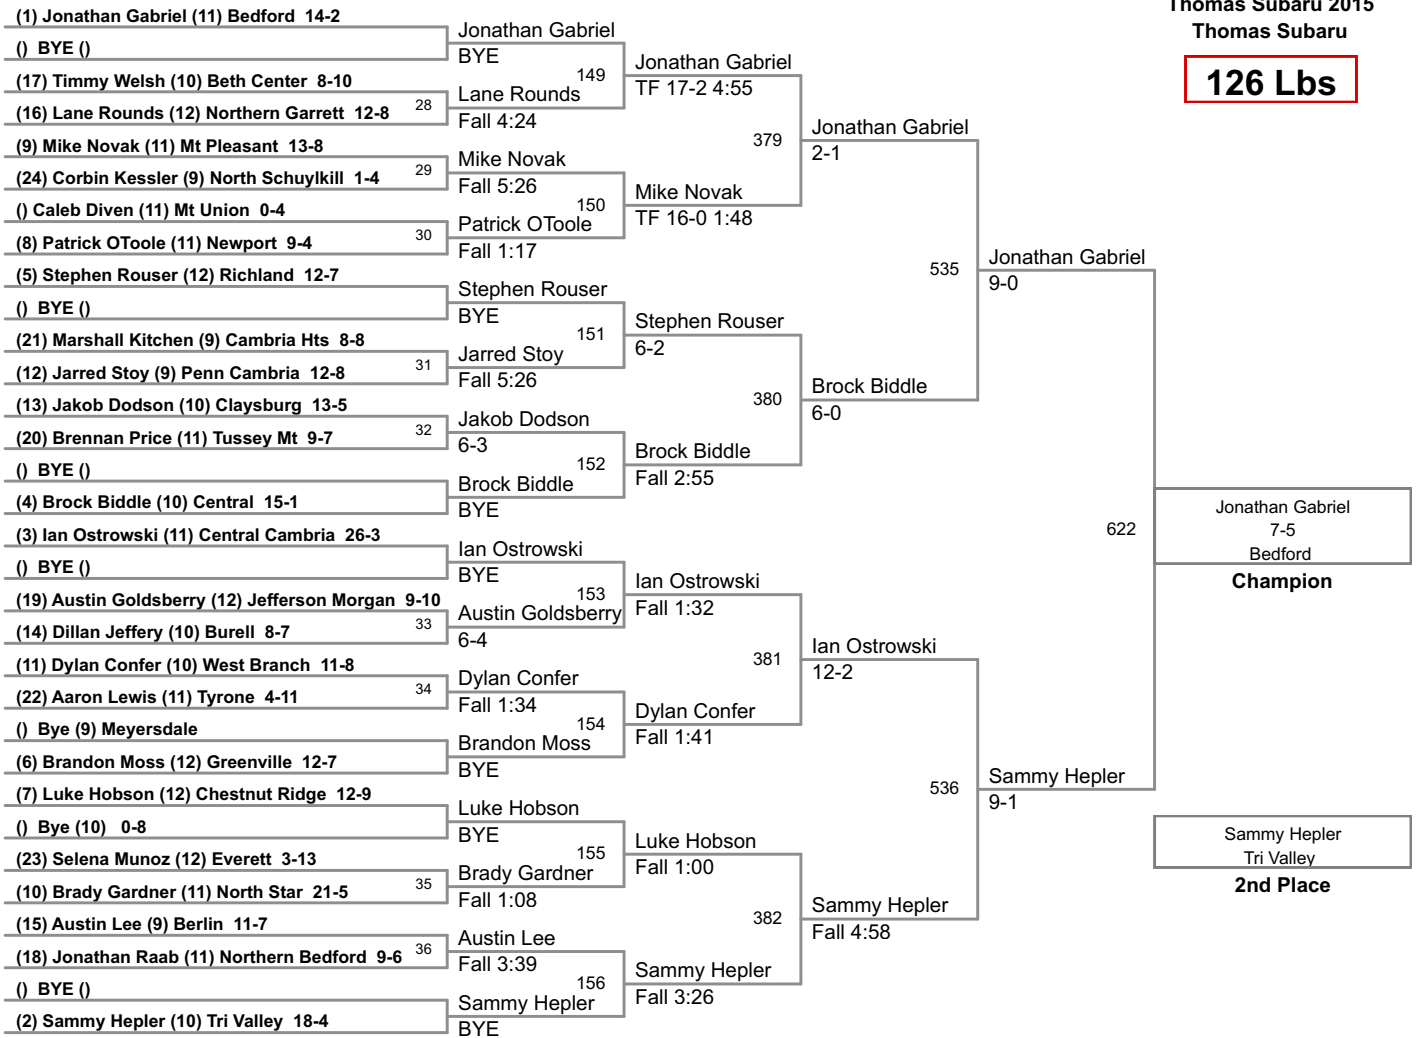

Third Place

106-Huntur Campbell, CH, pinned Aaron Gelvin, GR, 2:51.
113-Sтивен Yutzy, NG, dec. Joey Couteret, WB, 5-2.
120-Justin McCoy, CR, pinned Michael Lineman, GR, 1:38.
126-Brock Biddle, CEN, dec. Mike Novak, MP, 11-4.
132-Morgan Deremer, CR, dec. Jake Boozel, MU, 9-6.
138-Derrick Claar, CR, dec. Nick Hoenstine, CEN, 5-1.
145-Tevin Mostoller, NS, inj. Def. over Jon Fabian, SO, :00.
152-Damon Greenawald, BU, dec. Anthony Snyder, TV, 5-2.
160-Jason Stay, BC, dec. Blake Reynolds, GR, 6-2.
170-Anthony Welsh, BC, dec. Taylor Cahill, BB, 7-2.
182-Nico Brown, BC, dec. Storm McDonald, BB, 4-2 (OT).
195-Alek Hummel, NK, dec. Robert Scherer, GR, 5-4.
220-Danny Scheib, TV, dec. Hunter Connor, NS, 3-1.
285-Josh Lind, MP, dec. Anthony Collins, BB, 3-1 (OT).

Fifth Place

106-Owen Boyer, NK, dec. Devin Wilhelm, NG, 3-2.
113-Mason Madden-Edwards, NK, dec. Zach Clark, NB, 9-4.
120-Quinn Cole, SO, inj. def. over Shane McGrath, NK, 3:0.
126-Ian Ostrowski, CC, pinned Dillan Jeffery, BU, 2:41.

Seventh Place

106-Josh Boozel, MU, dec. Oaklee Brode, TM, 4-0.
113-Dylan Williams, CR, dec. Andrew John, SF, 3-1.
120-Corey Christie, BU, dec. Trey Childers, NB, 2-0.
126-Stephen Rouser, RI, dec. Patrick O'Toole, NP, 6-0.
132-Ethan Kennedy, CEN, dec. Jess Wentzel, NK, 3-1.
138-Carter Replogle, NB, pinned Michael Capozzoli, NP,
145-Austin Gill, CH, pinned Mike Eckenrode, PC, 4:40.
152-Dominic Farabaugh, PC, inj. def. over Bryce Biddle, CEN, :01.
160-Colby Hillegass, CR, dec. Dillion Charlton, NS, 4-2 (OT).
170-Daniel Brett, BD, tech. fall Wes Graham, EV, 15-0 (3:16).
182-Jake Grosik, CT, dec. Matt Walter, CK, 8-6 (OT).
195-Vince McDowell, WB, dec. Anthony Patterson, JM, 9-3.
220-Mason Hockenberry, MU, pinned Tyler Elder, CK, 2:41.
285-Nate Shoemaker, BD, pinned Nate Zaroni, SO, 2:41.

106 Lbs

113 Lbs

120 Lbs

126 Lbs

132 Lbs

145 Lbs

152 Lbs

160 Lbs