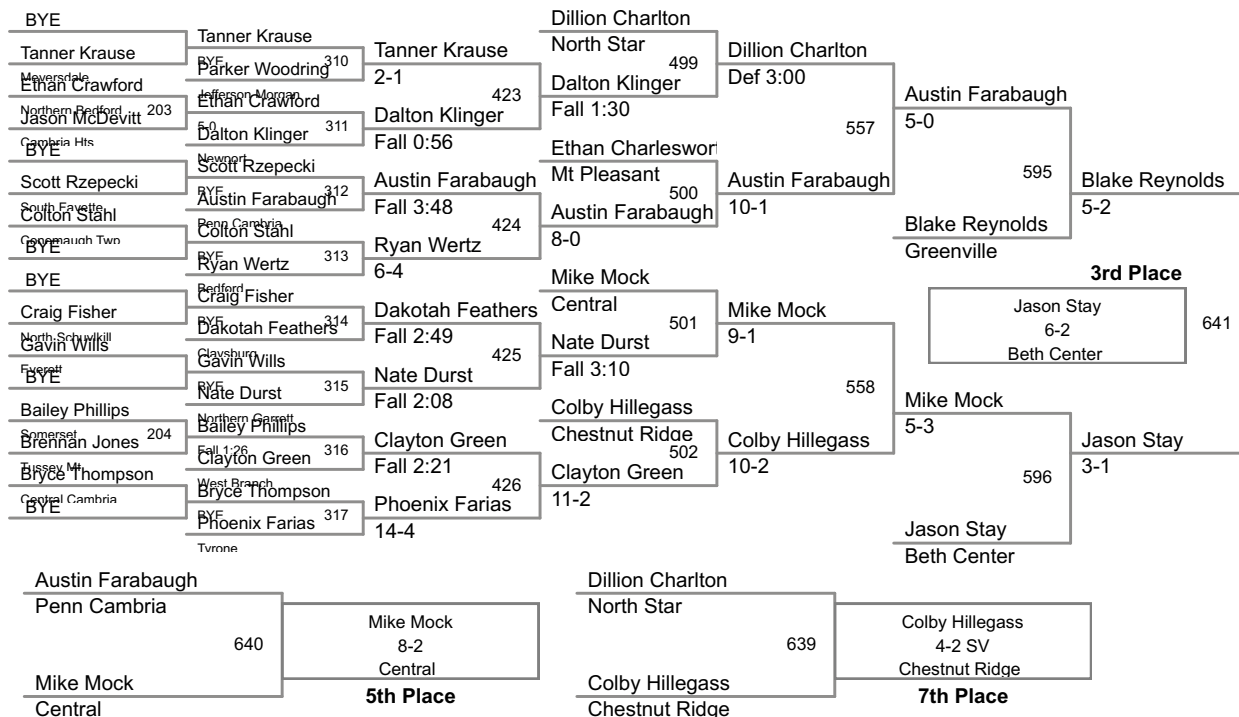

Third Place

106-Huntur Campbell, CH, pinned Aaron Gelvin, GR, 2:51.
113-Sтивен Yutzy, NG, dec. Joey Couteret, WB, 5-2.
120-Justin McCoy, CR, pinned Michael Lineman, GR, 1:38.
126-Brock Biddle, CEN, dec. Mike Novak, MP, 11-4.
132-Morgan Deremer, CR, dec. Jake Boozel, MU, 9-6.
138-Derrick Claar, CR, dec. Nick Hoenstine, CEN, 5-1.
145-Tevin Mostoller, NS, inj. Def. over Jon Fabian, SO, :00.
152-Damon Greenawald, BU, dec. Anthony Snyder, TV, 5-2.
160-Jason Stay, BC, dec. Blake Reynolds, GR, 6-2.
170-Anthony Welsh, BC, dec. Taylor Cahill, BB, 7-2.
182-Nico Brown, BC, dec. Storm McDonald, BB, 4-2 (OT).
195-Alek Hummel, NK, dec. Robert Scherer, GR, 5-4.
220-Danny Scheib, TV, dec. Hunter Connor, NS, 3-1.
285-Josh Lind, MP, dec. Anthony Collins, BB, 3-1 (OT).

Fifth Place

106-Owen Boyer, NK, dec. Devin Wilhelm, NG, 3-2.
113-Mason Madden-Edwards, NK, dec. Zach Clark, NB, 9-4.
120-Quinn Cole, SO, inj. def. over Shane McGrath, NK, 3:0.
126-Ian Ostrowski, CC, pinned Dillan Jeffery, BU, 2:41.

Seventh Place

106-Josh Boozel, MU, dec. Oaklee Brode, TM, 4-0.
113-Dylan Williams, CR, dec. Andrew John, SF, 3-1.
120-Corey Christie, BU, dec. Trey Childers, NB, 2-0.
126-Stephen Rouser, RI, dec. Patrick O'Toole, NP, 6-0.
132-Ethan Kennedy, CEN, dec. Jess Wentzel, NK, 3-1.
138-Carter Replogle, NB, pinned Michael Capozzoli, NP,
145-Austin Gill, CH, pinned Mike Eckenrode, PC, 4:40.
152-Dominic Farabaugh, PC, inj. def. over Bryce Biddle, CEN, :01.
160-Colby Hillegass, CR, dec. Dillion Charlton, NS, 4-2 (OT).
170-Daniel Brett, BD, tech. fall Wes Graham, EV, 15-0 (3:16).
182-Jake Grosik, CT, dec. Matt Walter, CK, 8-6 (OT).
195-Vince McDowell, WB, dec. Anthony Patterson, JM, 9-3.
220-Mason Hockenberry, MU, pinned Tyler Elder, CK, 2:41.
285-Nate Shoemaker, BD, pinned Nate Zaroni, SO, 2:41.

106 Lbs

113 Lbs

120 Lbs

126 Lbs

132 Lbs

145 Lbs

152 Lbs

160 Lbs