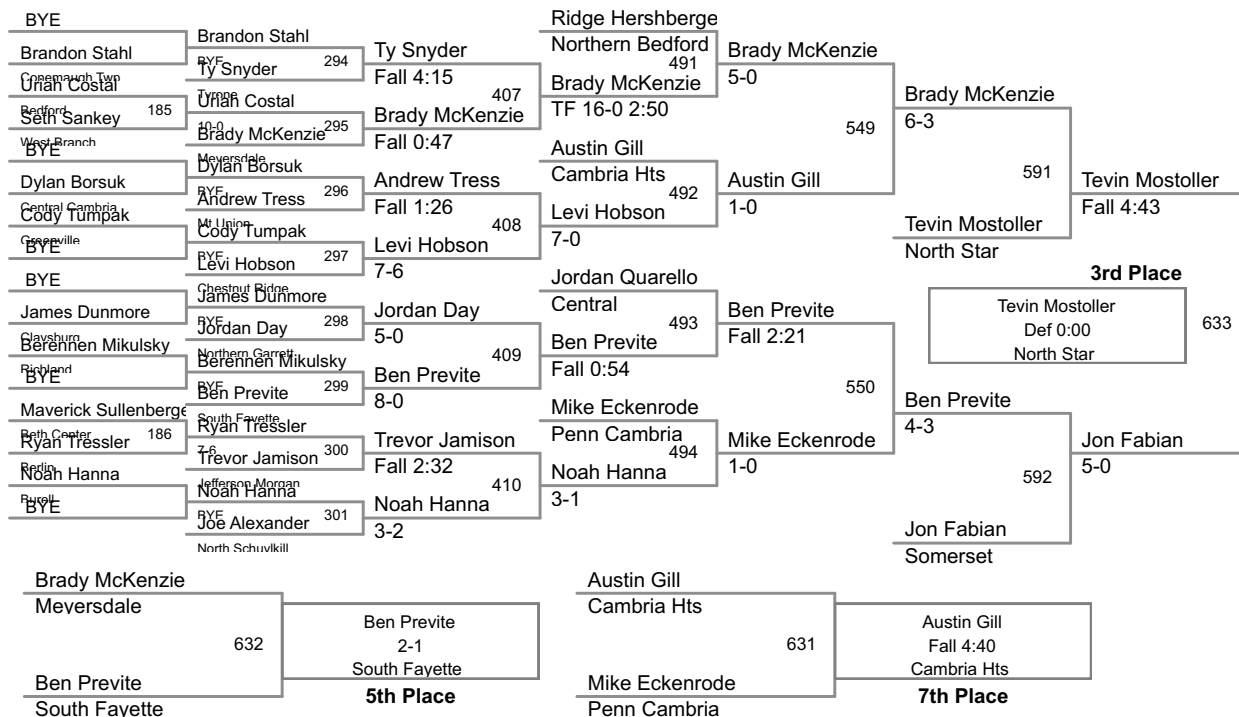

Third Place

106-Huntur Campbell, CH, pinned Aaron Gelvin, GR, 2:51.
113-Sтивен Yutzy, NG, dec. Joey Couteret, WB, 5-2.
120-Justin McCoy, CR, pinned Michael Lineman, GR, 1:38.
126-Brock Biddle, CEN, dec. Mike Novak, MP, 11-4.
132-Morgan Deremer, CR, dec. Jake Boozel, MU, 9-6.
138-Derrick Claar, CR, dec. Nick Hoenstine, CEN, 5-1.
145-Tevin Mostoller, NS, inj. Def. over Jon Fabian, SO, :00.
152-Damon Greenawald, BU, dec. Anthony Snyder, TV, 5-2.
160-Jason Stay, BC, dec. Blake Reynolds, GR, 6-2.
170-Anthony Welsh, BC, dec. Taylor Cahill, BB, 7-2.
182-Nico Brown, BC, dec. Storm McDonald, BB, 4-2 (OT).
195-Alek Hummel, NK, dec. Robert Scherer, GR, 5-4.
220-Danny Scheib, TV, dec. Hunter Connor, NS, 3-1.
285-Josh Lind, MP, dec. Anthony Collins, BB, 3-1 (OT).

Fifth Place

106-Owen Boyer, NK, dec. Devin Wilhelm, NG, 3-2.
113-Mason Madden-Edwards, NK, dec. Zach Clark, NB, 9-4.
120-Quinn Cole, SO, inj. def. over Shane McGrath, NK, 3:0.
126-Ian Ostrowski, CC, pinned Dillan Jeffery, BU, 2:41.

Seventh Place

106-Josh Boozel, MU, dec. Oaklee Brode, TM, 4-0.
113-Dylan Williams, CR, dec. Andrew John, SF, 3-1.
120-Corey Christie, BU, dec. Trey Childers, NB, 2-0.
126-Stephen Rouser, RI, dec. Patrick O'Toole, NP, 6-0.
132-Ethan Kennedy, CEN, dec. Jess Wentzel, NK, 3-1.
138-Carter Replogle, NB, pinned Michael Capozzoli, NP,
145-Austin Gill, CH, pinned Mike Eckenrode, PC, 4:40.
152-Dominic Farabaugh, PC, inj. def. over Bryce Biddle, CEN, :01.
160-Colby Hillegass, CR, dec. Dillion Charlton, NS, 4-2 (OT).
170-Daniel Brett, BD, tech. fall Wes Graham, EV, 15-0 (3:16).
182-Jake Grosik, CT, dec. Matt Walter, CK, 8-6 (OT).
195-Vince McDowell, WB, dec. Anthony Patterson, JM, 9-3.
220-Mason Hockenberry, MU, pinned Tyler Elder, CK, 2:41.
285-Nate Shoemaker, BD, pinned Nate Zaroni, SO, 2:41.

106 Lbs

113 Lbs

120 Lbs

126 Lbs

132 Lbs

145 Lbs

152 Lbs

160 Lbs