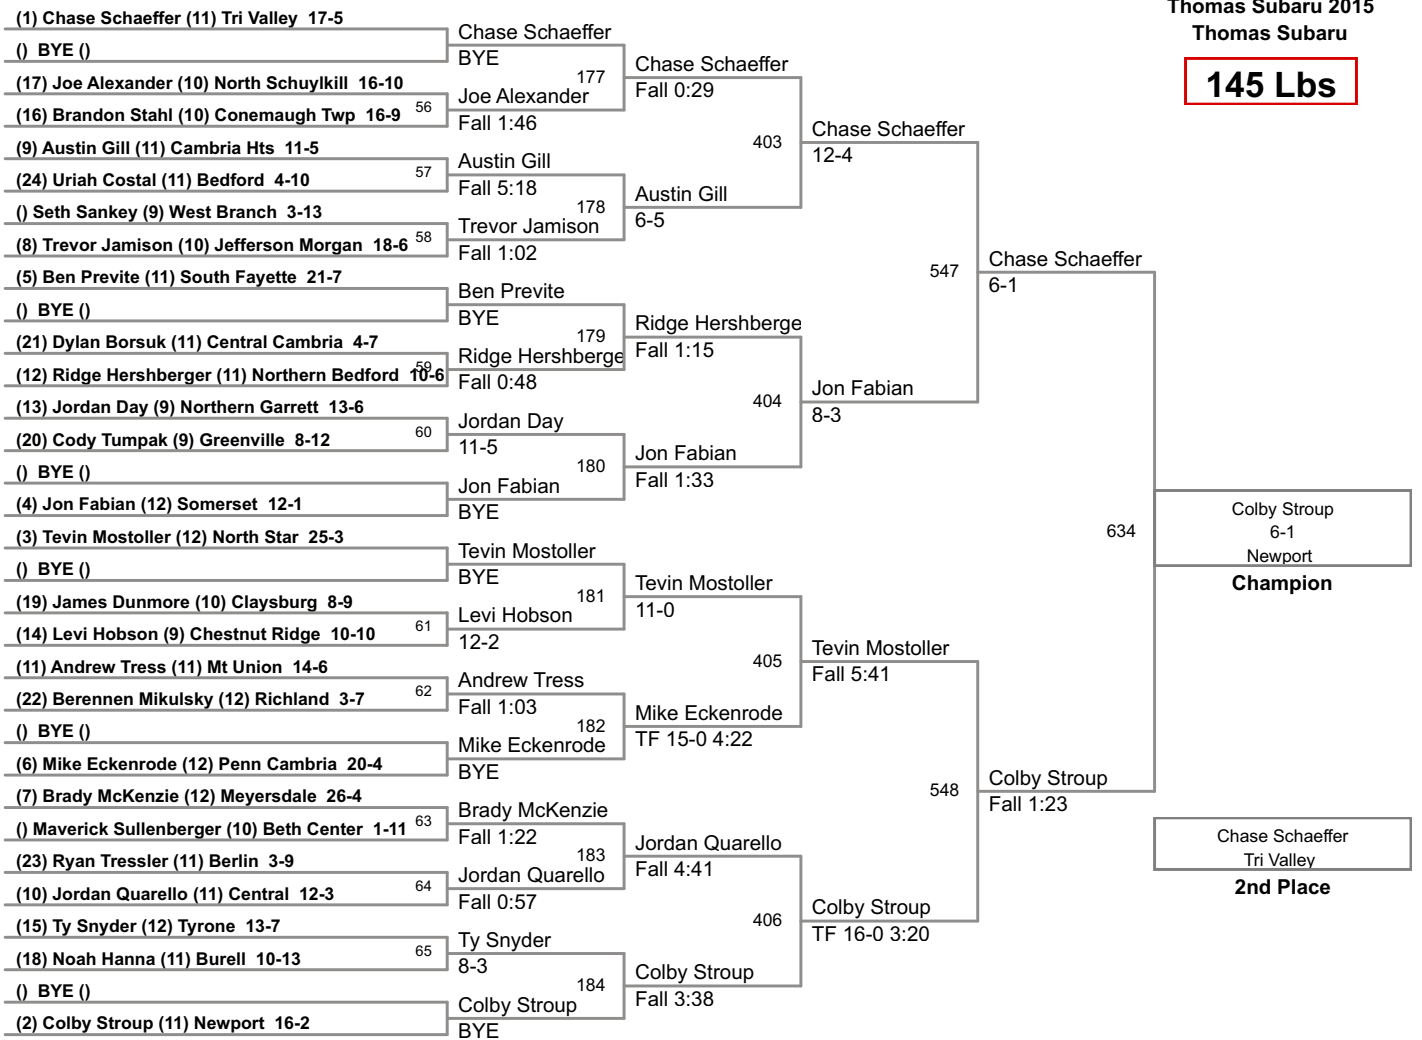

Third Place

106-Huntur Campbell, CH, pinned Aaron Gelvin, GR, 2:51.
113-Sтивен Yutzy, NG, dec. Joey Couteret, WB, 5-2.
120-Justin McCoy, CR, pinned Michael Lineman, GR, 1:38.
126-Brock Biddle, CEN, dec. Mike Novak, MP, 11-4.
132-Morgan Deremer, CR, dec. Jake Boozel, MU, 9-6.
138-Derrick Claar, CR, dec. Nick Hoenstine, CEN, 5-1.
145-Tevin Mostoller, NS, inj. Def. over Jon Fabian, SO, :00.
152-Damon Greenawald, BU, dec. Anthony Snyder, TV, 5-2.
160-Jason Stay, BC, dec. Blake Reynolds, GR, 6-2.
170-Anthony Welsh, BC, dec. Taylor Cahill, BB, 7-2.
182-Nico Brown, BC, dec. Storm McDonald, BB, 4-2 (OT).
195-Alek Hummel, NK, dec. Robert Scherer, GR, 5-4.
220-Danny Scheib, TV, dec. Hunter Connor, NS, 3-1.
285-Josh Lind, MP, dec. Anthony Collins, BB, 3-1 (OT).

Fifth Place

106-Owen Boyer, NK, dec. Devin Wilhelm, NG, 3-2.
113-Mason Madden-Edwards, NK, dec. Zach Clark, NB, 9-4.
120-Quinn Cole, SO, inj. def. over Shane McGrath, NK, 3:0.
126-Ian Ostrowski, CC, pinned Dillan Jeffery, BU, 2:41.

Seventh Place

106-Josh Boozel, MU, dec. Oaklee Brode, TM, 4-0.
113-Dylan Williams, CR, dec. Andrew John, SF, 3-1.
120-Corey Christie, BU, dec. Trey Childers, NB, 2-0.
126-Stephen Rouser, RI, dec. Patrick O'Toole, NP, 6-0.
132-Ethan Kennedy, CEN, dec. Jess Wentzel, NK, 3-1.
138-Carter Replogle, NB, pinned Michael Capozzoli, NP,
145-Austin Gill, CH, pinned Mike Eckenrode, PC, 4:40.
152-Dominic Farabaugh, PC, inj. def. over Bryce Biddle, CEN, :01.
160-Colby Hillegass, CR, dec. Dillion Charlton, NS, 4-2 (OT).
170-Daniel Brett, BD, tech. fall Wes Graham, EV, 15-0 (3:16).
182-Jake Grosik, CT, dec. Matt Walter, CK, 8-6 (OT).
195-Vince McDowell, WB, dec. Anthony Patterson, JM, 9-3.
220-Mason Hockenberry, MU, pinned Tyler Elder, CK, 2:41.
285-Nate Shoemaker, BD, pinned Nate Zaroni, SO, 2:41.

106 Lbs

113 Lbs

120 Lbs

126 Lbs

132 Lbs

145 Lbs

152 Lbs

160 Lbs