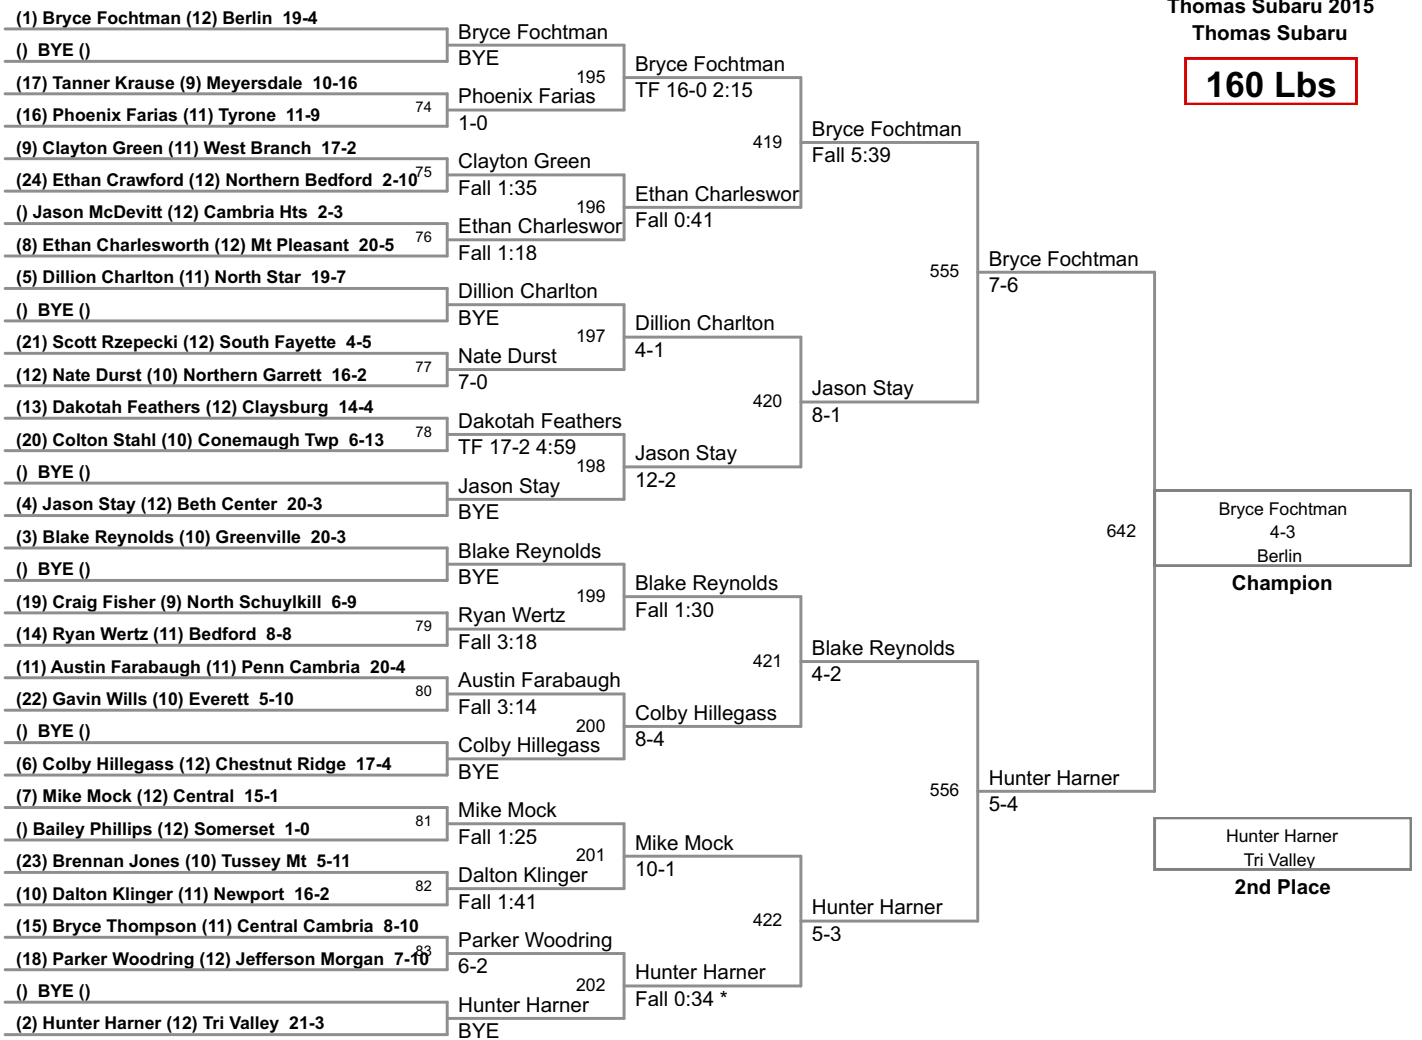

Third Place

106-Huntur Campbell, CH, pinned Aaron Gelvin, GR, 2:51.
113-Sтивен Yutzy, NG, dec. Joey Couteret, WB, 5-2.
120-Justin McCoy, CR, pinned Michael Lineman, GR, 1:38.
126-Brock Biddle, CEN, dec. Mike Novak, MP, 11-4.
132-Morgan Deremer, CR, dec. Jake Boozel, MU, 9-6.
138-Derrick Claar, CR, dec. Nick Hoenstine, CEN, 5-1.
145-Tevin Mostoller, NS, inj. Def. over Jon Fabian, SO, :00.
152-Damon Greenawald, BU, dec. Anthony Snyder, TV, 5-2.
160-Jason Stay, BC, dec. Blake Reynolds, GR, 6-2.
170-Anthony Welsh, BC, dec. Taylor Cahill, BB, 7-2.
182-Nico Brown, BC, dec. Storm McDonald, BB, 4-2 (OT).
195-Alek Hummel, NK, dec. Robert Scherer, GR, 5-4.
220-Danny Scheib, TV, dec. Hunter Connor, NS, 3-1.
285-Josh Lind, MP, dec. Anthony Collins, BB, 3-1 (OT).

Fifth Place

106-Owen Boyer, NK, dec. Devin Wilhelm, NG, 3-2.
113-Mason Madden-Edwards, NK, dec. Zach Clark, NB, 9-4.
120-Quinn Cole, SO, inj. def. over Shane McGrath, NK, 3:0.
126-Ian Ostrowski, CC, pinned Dillan Jeffery, BU, 2:41.

Seventh Place

106-Josh Boozel, MU, dec. Oaklee Brode, TM, 4-0.
113-Dylan Williams, CR, dec. Andrew John, SF, 3-1.
120-Corey Christie, BU, dec. Trey Childers, NB, 2-0.
126-Stephen Rouser, RI, dec. Patrick O'Toole, NP, 6-0.
132-Ethan Kennedy, CEN, dec. Jess Wentzel, NK, 3-1.
138-Carter Replogle, NB, pinned Michael Capozzoli, NP,
145-Austin Gill, CH, pinned Mike Eckenrode, PC, 4:40.
152-Dominic Farabaugh, PC, inj. def. over Bryce Biddle, CEN, :01.
160-Colby Hillegass, CR, dec. Dillion Charlton, NS, 4-2 (OT).
170-Daniel Brett, BD, tech. fall Wes Graham, EV, 15-0 (3:16).
182-Jake Grosik, CT, dec. Matt Walter, CK, 8-6 (OT).
195-Vince McDowell, WB, dec. Anthony Patterson, JM, 9-3.
220-Mason Hockenberry, MU, pinned Tyler Elder, CK, 2:41.
285-Nate Shoemaker, BD, pinned Nate Zaroni, SO, 2:41.

106 Lbs

113 Lbs

120 Lbs

126 Lbs

132 Lbs

145 Lbs

152 Lbs

160 Lbs