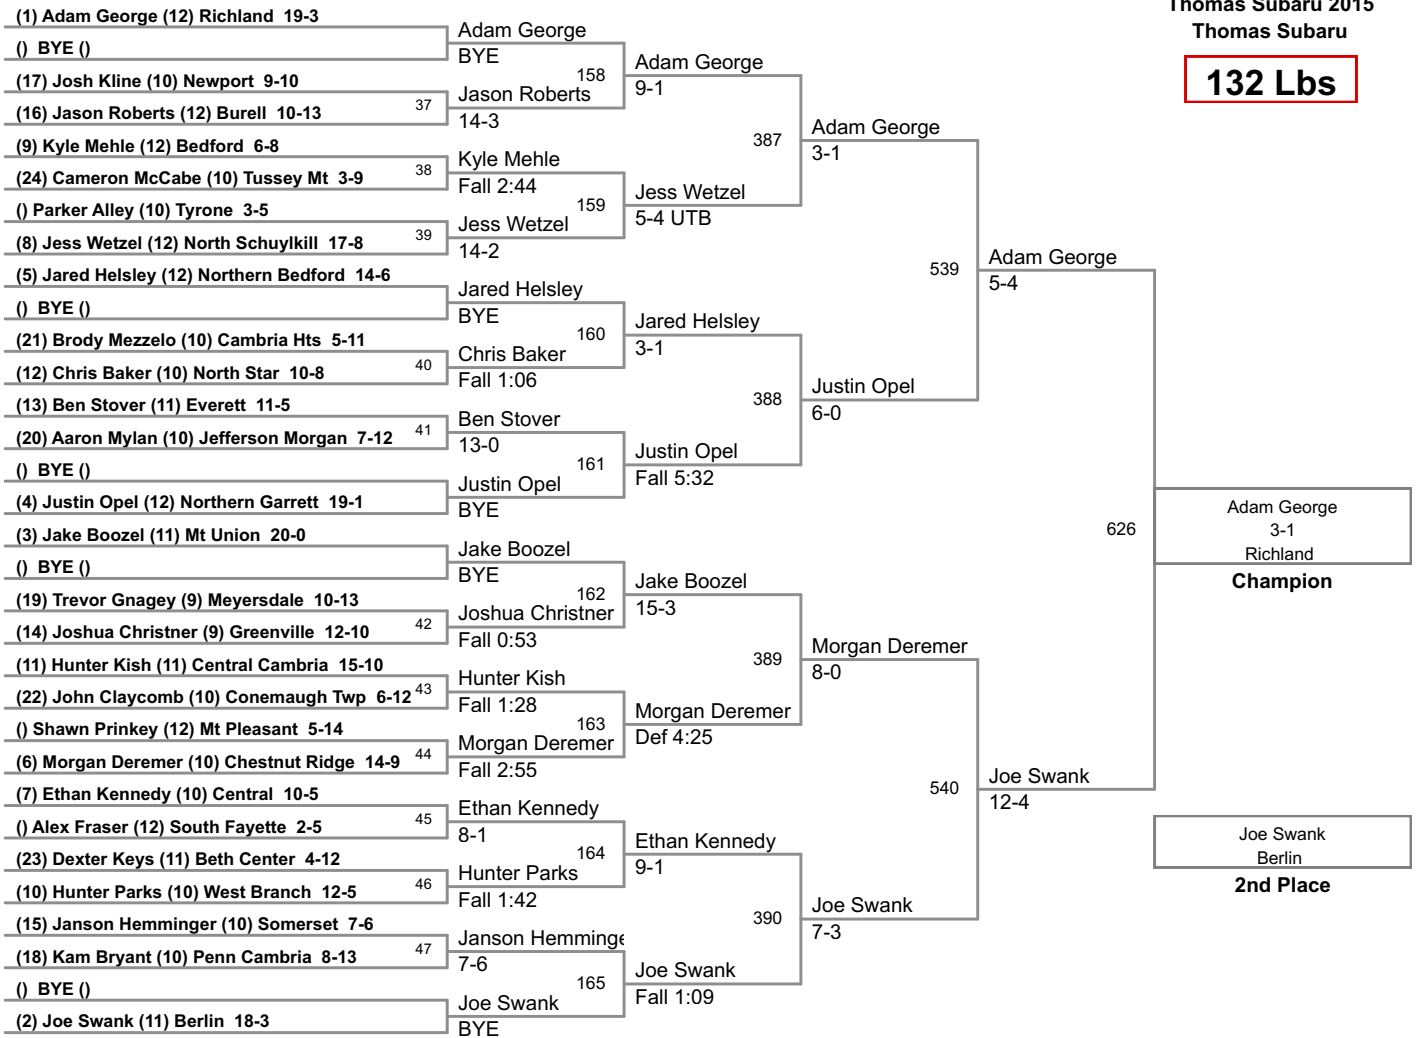

Third Place

106-Huntur Campbell, CH, pinned Aaron Gelvin, GR, 2:51.
113-Sтивен Yutzy, NG, dec. Joey Couteret, WB, 5-2.
120-Justin McCoy, CR, pinned Michael Lineman, GR, 1:38.
126-Brock Biddle, CEN, dec. Mike Novak, MP, 11-4.
132-Morgan Deremer, CR, dec. Jake Boozel, MU, 9-6.
138-Derrick Claar, CR, dec. Nick Hoenstine, CEN, 5-1.
145-Tevin Mostoller, NS, inj. Def. over Jon Fabian, SO, :00.
152-Damon Greenawald, BU, dec. Anthony Snyder, TV, 5-2.
160-Jason Stay, BC, dec. Blake Reynolds, GR, 6-2.
170-Anthony Welsh, BC, dec. Taylor Cahill, BB, 7-2.
182-Nico Brown, BC, dec. Storm McDonald, BB, 4-2 (OT).
195-Alek Hummel, NK, dec. Robert Scherer, GR, 5-4.
220-Danny Scheib, TV, dec. Hunter Connor, NS, 3-1.
285-Josh Lind, MP, dec. Anthony Collins, BB, 3-1 (OT).

Fifth Place

106-Owen Boyer, NK, dec. Devin Wilhelm, NG, 3-2.
113-Mason Madden-Edwards, NK, dec. Zach Clark, NB, 9-4.
120-Quinn Cole, SO, inj. def. over Shane McGrath, NK, 3:0.
126-Ian Ostrowski, CC, pinned Dillan Jeffery, BU, 2:41.

Seventh Place

106-Josh Boozel, MU, dec. Oaklee Brode, TM, 4-0.
113-Dylan Williams, CR, dec. Andrew John, SF, 3-1.
120-Corey Christie, BU, dec. Trey Childers, NB, 2-0.
126-Stephen Rouser, RI, dec. Patrick O'Toole, NP, 6-0.
132-Ethan Kennedy, CEN, dec. Jess Wentzel, NK, 3-1.
138-Carter Replogle, NB, pinned Michael Capozzoli, NP,
145-Austin Gill, CH, pinned Mike Eckenrode, PC, 4:40.
152-Dominic Farabaugh, PC, inj. def. over Bryce Biddle, CEN, :01.
160-Colby Hillegass, CR, dec. Dillion Charlton, NS, 4-2 (OT).
170-Daniel Brett, BD, tech. fall Wes Graham, EV, 15-0 (3:16).
182-Jake Grosik, CT, dec. Matt Walter, CK, 8-6 (OT).
195-Vince McDowell, WB, dec. Anthony Patterson, JM, 9-3.
220-Mason Hockenberry, MU, pinned Tyler Elder, CK, 2:41.
285-Nate Shoemaker, BD, pinned Nate Zaroni, SO, 2:41.

106 Lbs

113 Lbs

120 Lbs

126 Lbs

132 Lbs

145 Lbs

152 Lbs

160 Lbs