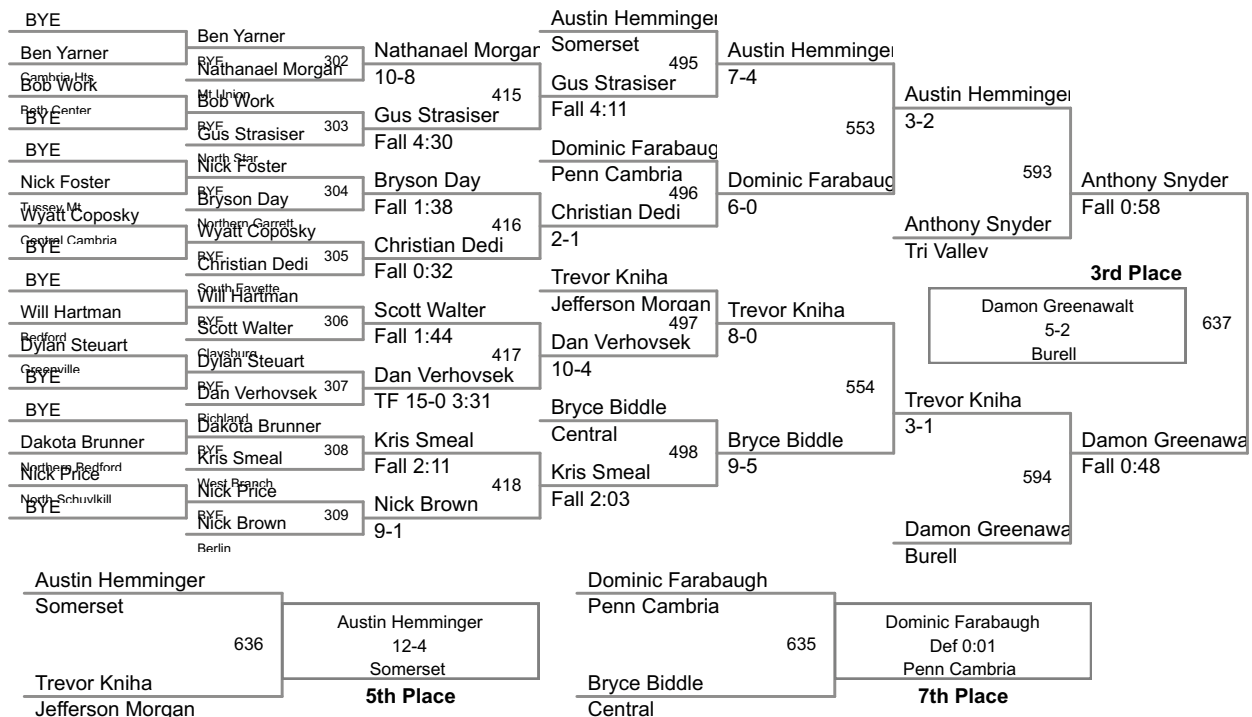

Third Place

106-Huntur Campbell, CH, pinned Aaron Gelvin, GR, 2:51.
113-Sтивен Yutzy, NG, dec. Joey Couteret, WB, 5-2.
120-Justin McCoy, CR, pinned Michael Lineman, GR, 1:38.
126-Brock Biddle, CEN, dec. Mike Novak, MP, 11-4.
132-Morgan Deremer, CR, dec. Jake Boozel, MU, 9-6.
138-Derrick Claar, CR, dec. Nick Hoenstine, CEN, 5-1.
145-Tevin Mostoller, NS, inj. Def. over Jon Fabian, SO, :00.
152-Damon Greenawald, BU, dec. Anthony Snyder, TV, 5-2.
160-Jason Stay, BC, dec. Blake Reynolds, GR, 6-2.
170-Anthony Welsh, BC, dec. Taylor Cahill, BB, 7-2.
182-Nico Brown, BC, dec. Storm McDonald, BB, 4-2 (OT).
195-Alek Hummel, NK, dec. Robert Scherer, GR, 5-4.
220-Danny Scheib, TV, dec. Hunter Connor, NS, 3-1.
285-Josh Lind, MP, dec. Anthony Collins, BB, 3-1 (OT).

Fifth Place

106-Owen Boyer, NK, dec. Devin Wilhelm, NG, 3-2.
113-Mason Madden-Edwards, NK, dec. Zach Clark, NB, 9-4.
120-Quinn Cole, SO, inj. def. over Shane McGrath, NK, 3:0.
126-Ian Ostrowski, CC, pinned Dillan Jeffery, BU, 2:41.

Seventh Place

106-Josh Boozel, MU, dec. Oaklee Brode, TM, 4-0.
113-Dylan Williams, CR, dec. Andrew John, SF, 3-1.
120-Corey Christie, BU, dec. Trey Childers, NB, 2-0.
126-Stephen Rouser, RI, dec. Patrick O'Toole, NP, 6-0.
132-Ethan Kennedy, CEN, dec. Jess Wentzel, NK, 3-1.
138-Carter Replogle, NB, pinned Michael Capozzoli, NP,
145-Austin Gill, CH, pinned Mike Eckenrode, PC, 4:40.
152-Dominic Farabaugh, PC, inj. def. over Bryce Biddle, CEN, :01.
160-Colby Hillegass, CR, dec. Dillion Charlton, NS, 4-2 (OT).
170-Daniel Brett, BD, tech. fall Wes Graham, EV, 15-0 (3:16).
182-Jake Grosik, CT, dec. Matt Walter, CK, 8-6 (OT).
195-Vince McDowell, WB, dec. Anthony Patterson, JM, 9-3.
220-Mason Hockenberry, MU, pinned Tyler Elder, CK, 2:41.
285-Nate Shoemaker, BD, pinned Nate Zaroni, SO, 2:41.

106 Lbs

113 Lbs

120 Lbs

126 Lbs

132 Lbs

145 Lbs

152 Lbs

160 Lbs