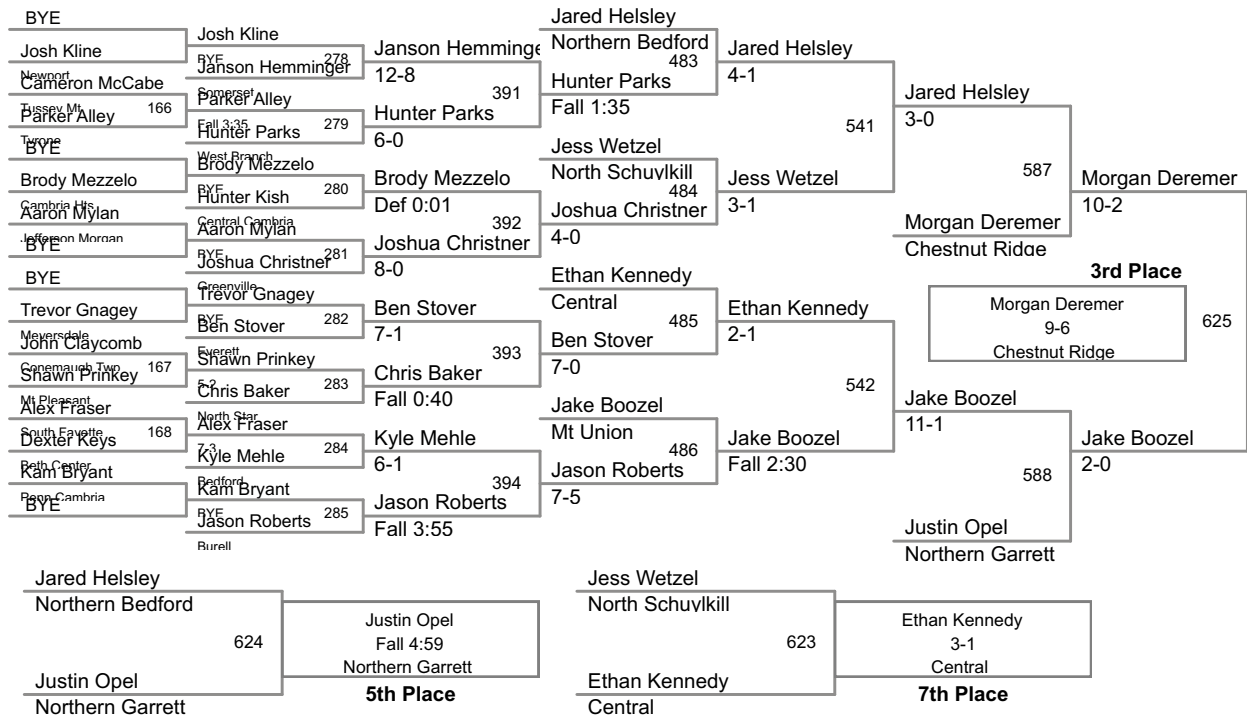

Third Place

106-Huntur Campbell, CH, pinned Aaron Gelvin, GR, 2:51.
113-Sтивен Yutzy, NG, dec. Joey Couteret, WB, 5-2.
120-Justin McCoy, CR, pinned Michael Lineman, GR, 1:38.
126-Brock Biddle, CEN, dec. Mike Novak, MP, 11-4.
132-Morgan Deremer, CR, dec. Jake Boozel, MU, 9-6.
138-Derrick Claar, CR, dec. Nick Hoenstine, CEN, 5-1.
145-Tevin Mostoller, NS, inj. Def. over Jon Fabian, SO, :00.
152-Damon Greenawald, BU, dec. Anthony Snyder, TV, 5-2.
160-Jason Stay, BC, dec. Blake Reynolds, GR, 6-2.
170-Anthony Welsh, BC, dec. Taylor Cahill, BB, 7-2.
182-Nico Brown, BC, dec. Storm McDonald, BB, 4-2 (OT).
195-Alek Hummel, NK, dec. Robert Scherer, GR, 5-4.
220-Danny Scheib, TV, dec. Hunter Connor, NS, 3-1.
285-Josh Lind, MP, dec. Anthony Collins, BB, 3-1 (OT).

Fifth Place

106-Owen Boyer, NK, dec. Devin Wilhelm, NG, 3-2.
113-Mason Madden-Edwards, NK, dec. Zach Clark, NB, 9-4.
120-Quinn Cole, SO, inj. def. over Shane McGrath, NK, 3:0.
126-Ian Ostrowski, CC, pinned Dillan Jeffery, BU, 2:41.

Seventh Place

106-Josh Boozel, MU, dec. Oaklee Brode, TM, 4-0.
113-Dylan Williams, CR, dec. Andrew John, SF, 3-1.
120-Corey Christie, BU, dec. Trey Childers, NB, 2-0.
126-Stephen Rouser, RI, dec. Patrick O'Toole, NP, 6-0.
132-Ethan Kennedy, CEN, dec. Jess Wentzel, NK, 3-1.
138-Carter Replogle, NB, pinned Michael Capozzoli, NP,
145-Austin Gill, CH, pinned Mike Eckenrode, PC, 4:40.
152-Dominic Farabaugh, PC, inj. def. over Bryce Biddle, CEN, :01.
160-Colby Hillegass, CR, dec. Dillion Charlton, NS, 4-2 (OT).
170-Daniel Brett, BD, tech. fall Wes Graham, EV, 15-0 (3:16).
182-Jake Grosik, CT, dec. Matt Walter, CK, 8-6 (OT).
195-Vince McDowell, WB, dec. Anthony Patterson, JM, 9-3.
220-Mason Hockenberry, MU, pinned Tyler Elder, CK, 2:41.
285-Nate Shoemaker, BD, pinned Nate Zaroni, SO, 2:41.

106 Lbs

113 Lbs

120 Lbs

126 Lbs

132 Lbs

145 Lbs

152 Lbs

160 Lbs