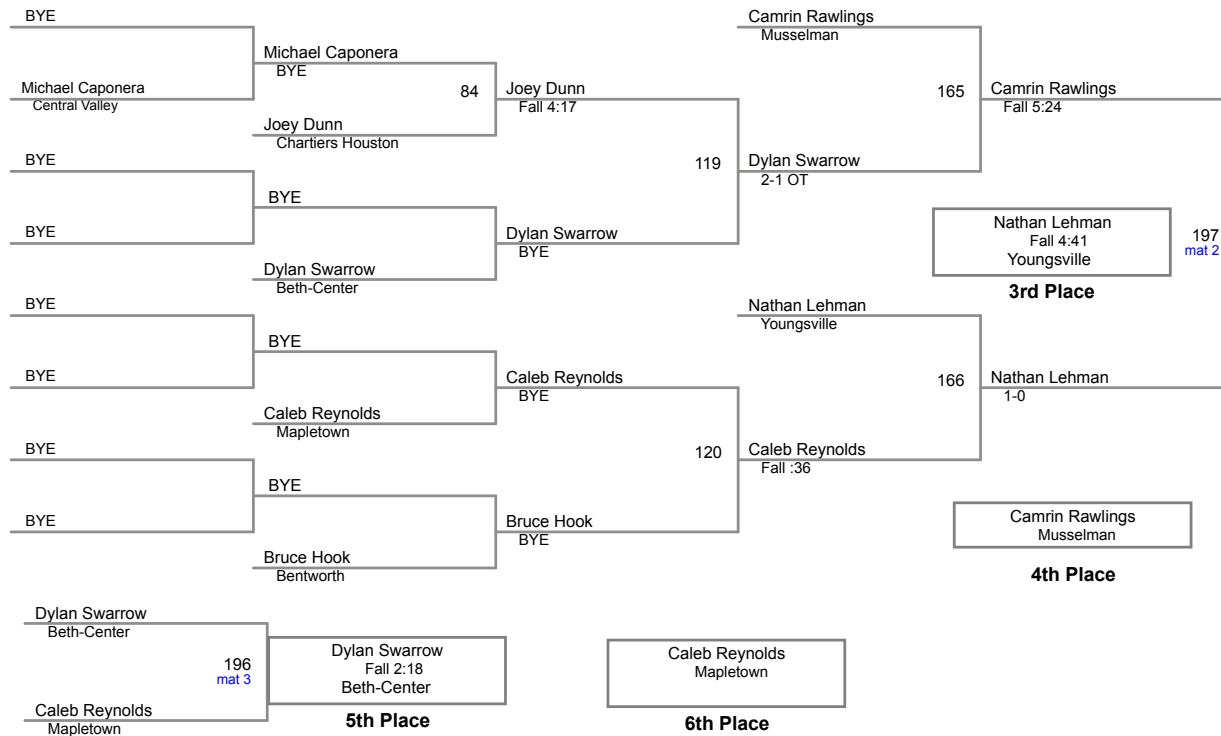

37TH Annual
Burgettstown Invitational

106 Lbs

37TH Annual
Burgettstown Invitational

113 Lbs

37TH Annual
Burgettstown Invitational

120 Lbs

37TH Annual
Burgettstown Invitational

126 Lbs