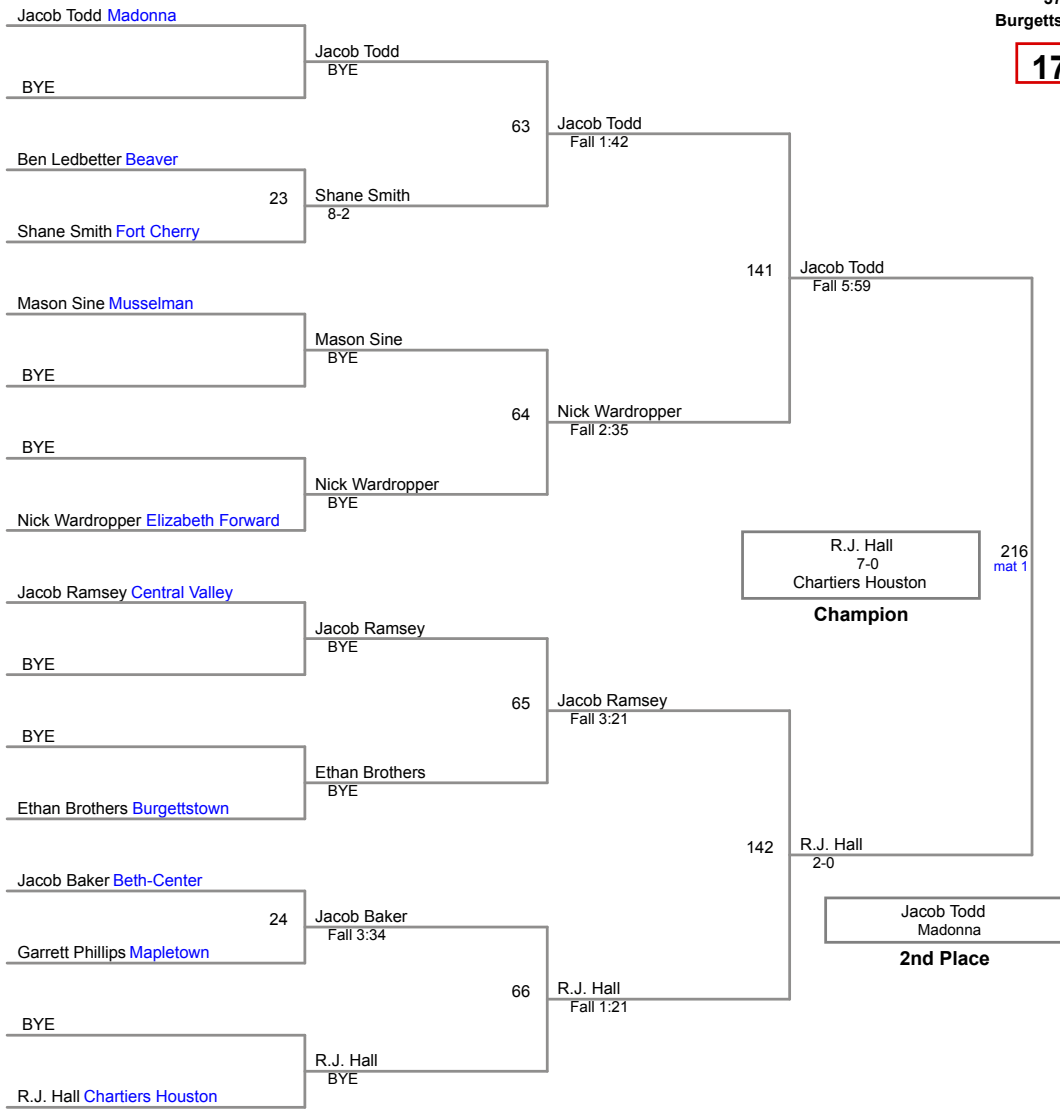

37TH Annual
Burgettstown Invitational

170 Lbs