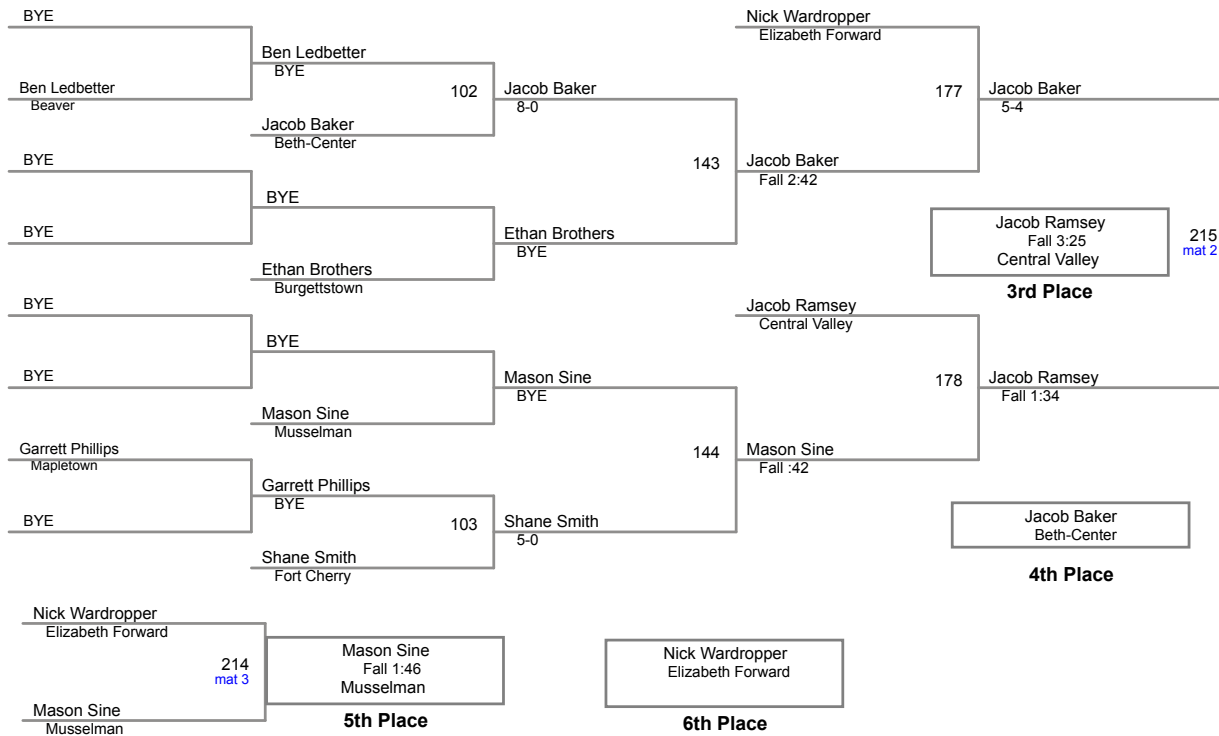

37TH Annual
Burgettstown Invitational

170 Lbs