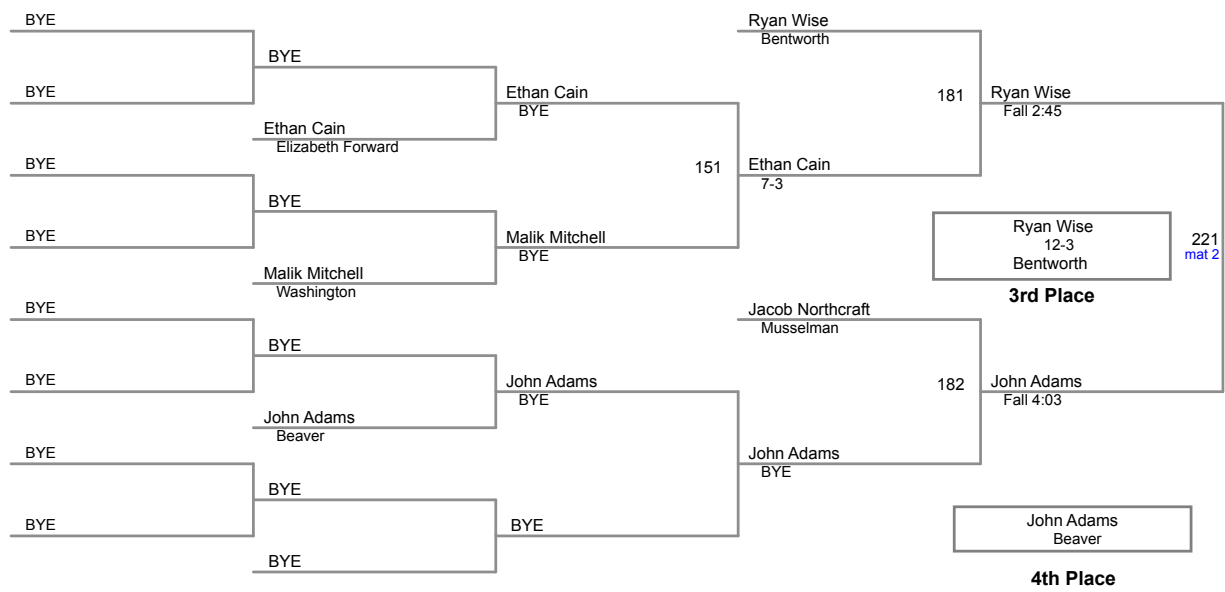

160 Lbs

37TH Annual
Burgettstown Invitational

170 Lbs

37TH Annual
Burgettstown Invitational

182 Lbs

37TH Annual
Burgettstown Invitational

195 Lbs

37TH Annual
Burgettstown Invitational