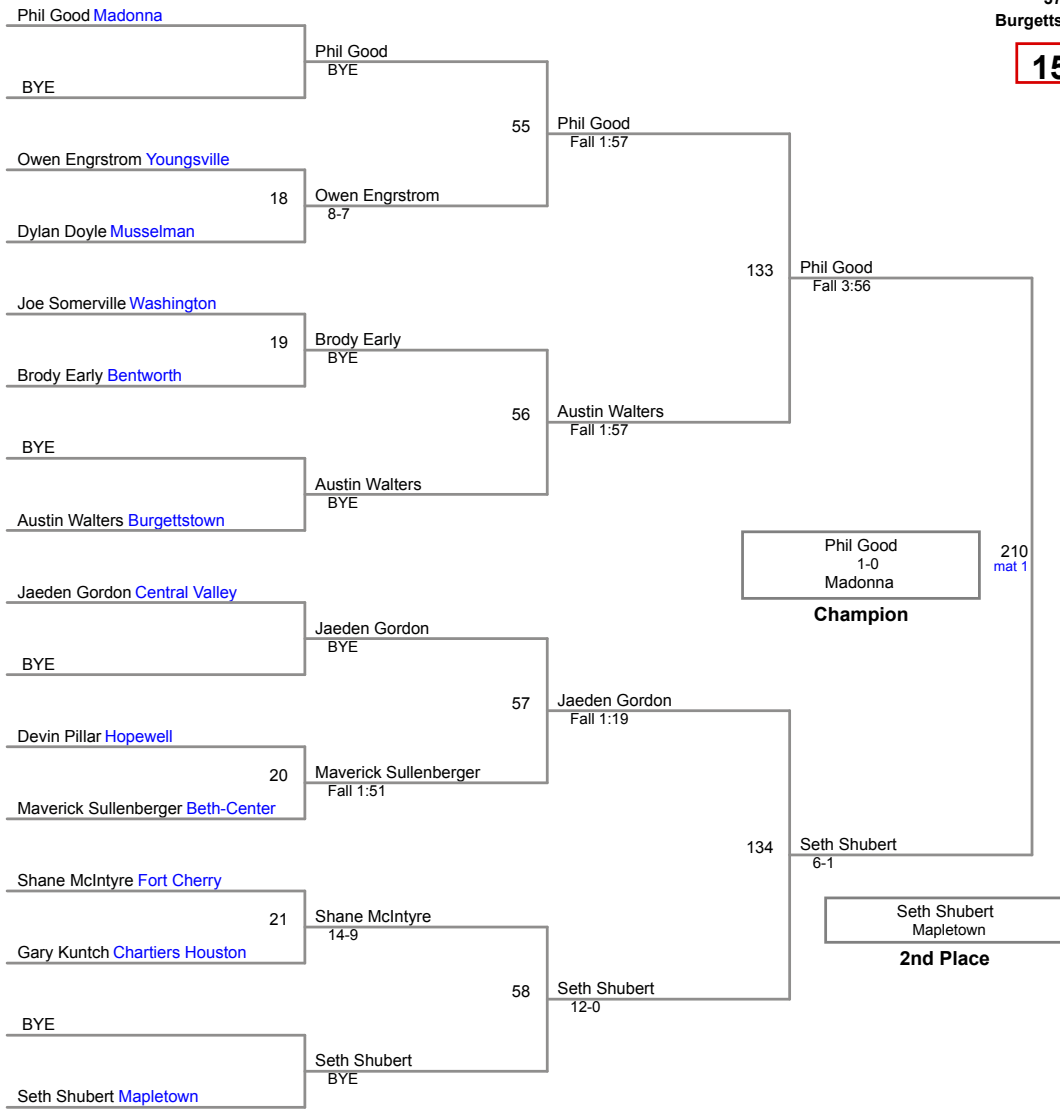

132 Lbs

37TH Annual
Burgettstown Invitational

138 Lbs

37TH Annual
Burgettstown Invitational

145 Lbs

37TH Annual
Burgettstown Invitational

152 Lbs

37TH Annual
Burgettstown Invitational