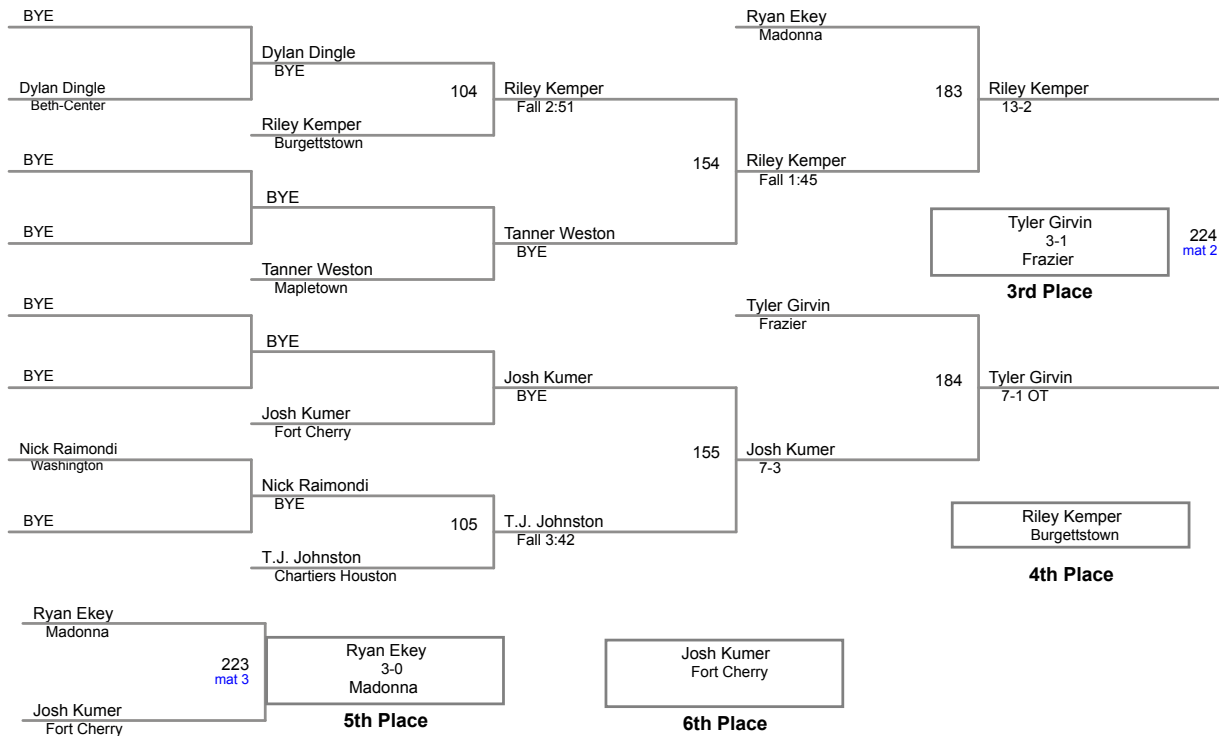

37TH Annual
Burgettstown Invitational

220 Lbs