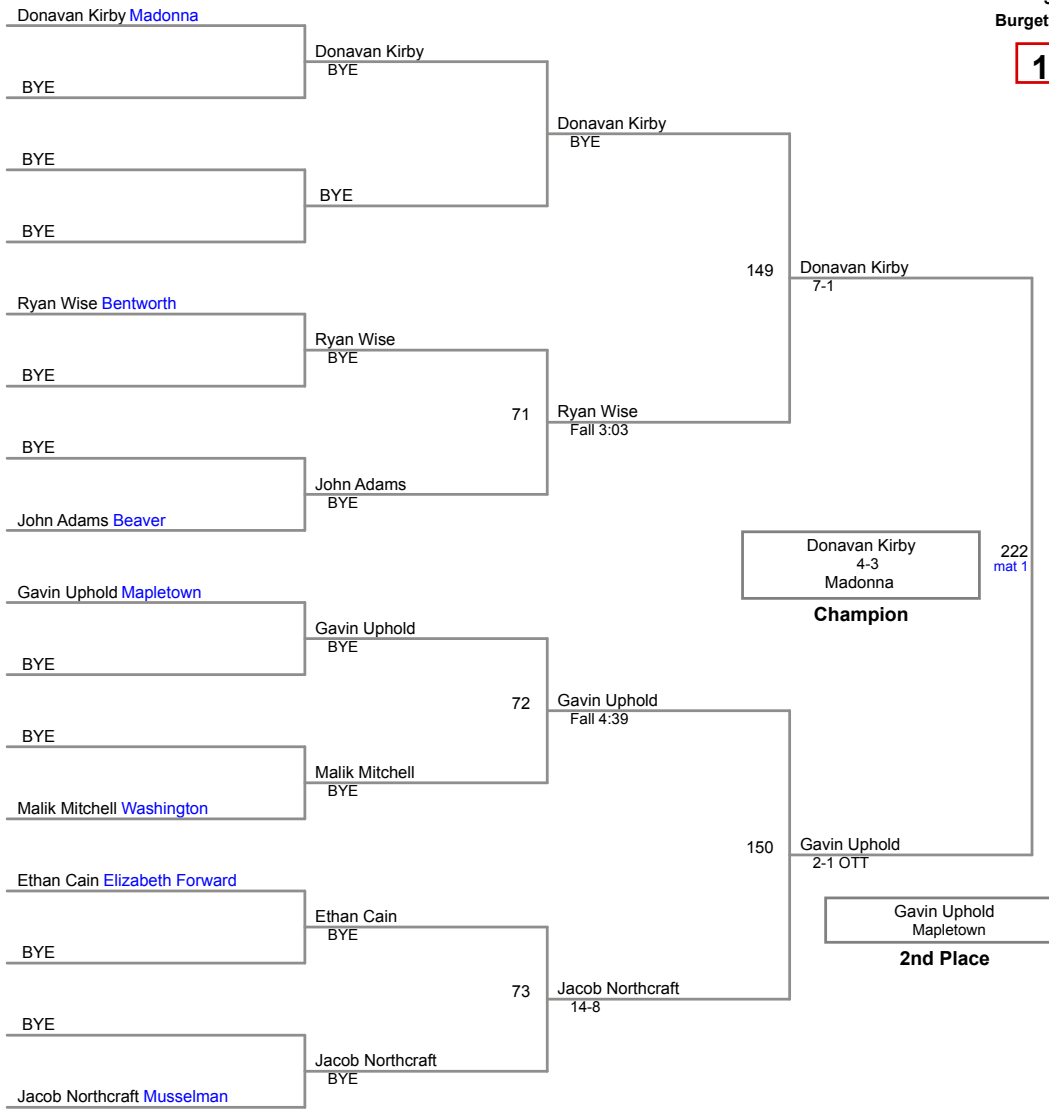

160 Lbs

37TH Annual
Burgettstown Invitational

170 Lbs

37TH Annual
Burgettstown Invitational

182 Lbs

37TH Annual
Burgettstown Invitational

195 Lbs

37TH Annual
Burgettstown Invitational