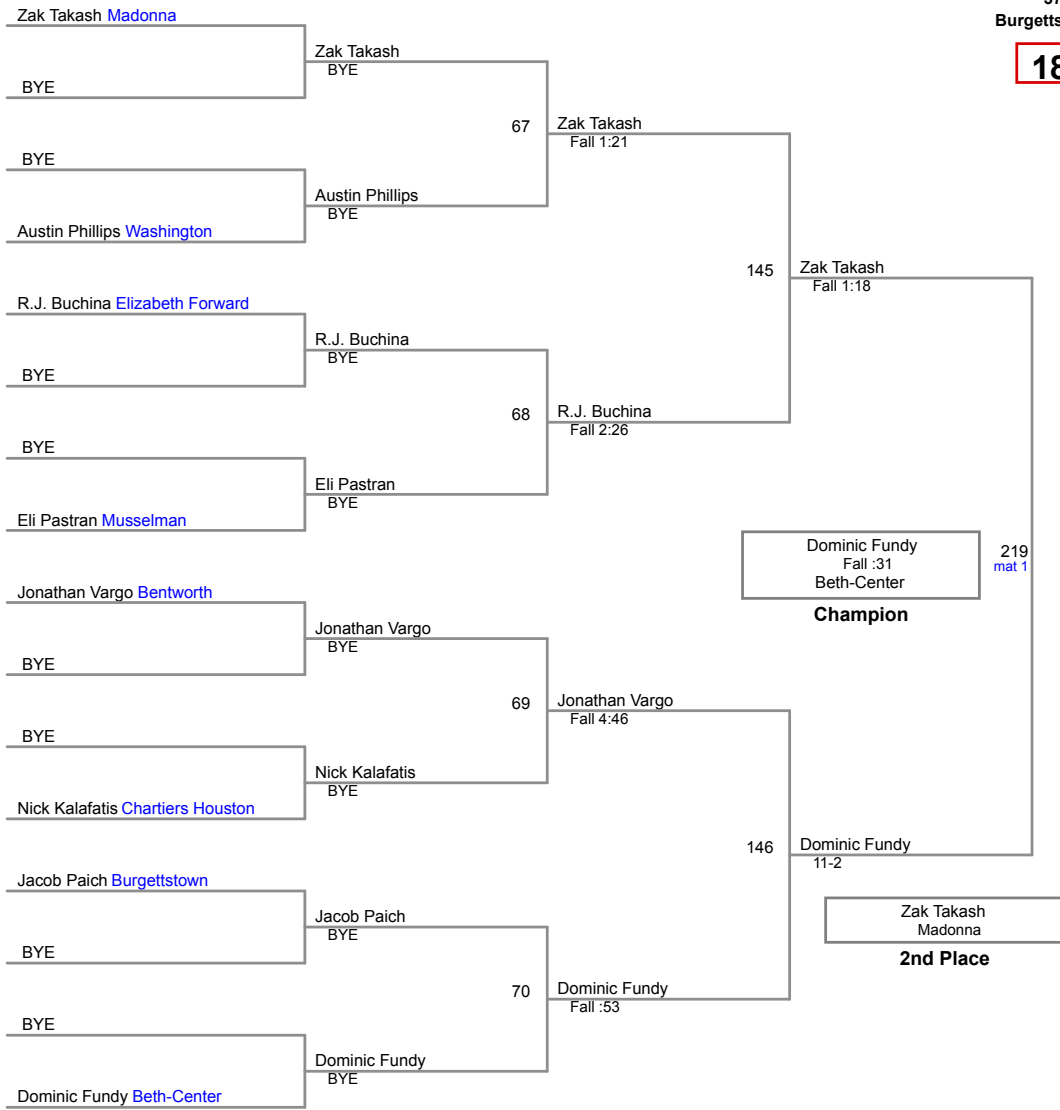

160 Lbs

37TH Annual
Burgettstown Invitational

170 Lbs

37TH Annual
Burgettstown Invitational

182 Lbs

37TH Annual
Burgettstown Invitational

195 Lbs

37TH Annual
Burgettstown Invitational