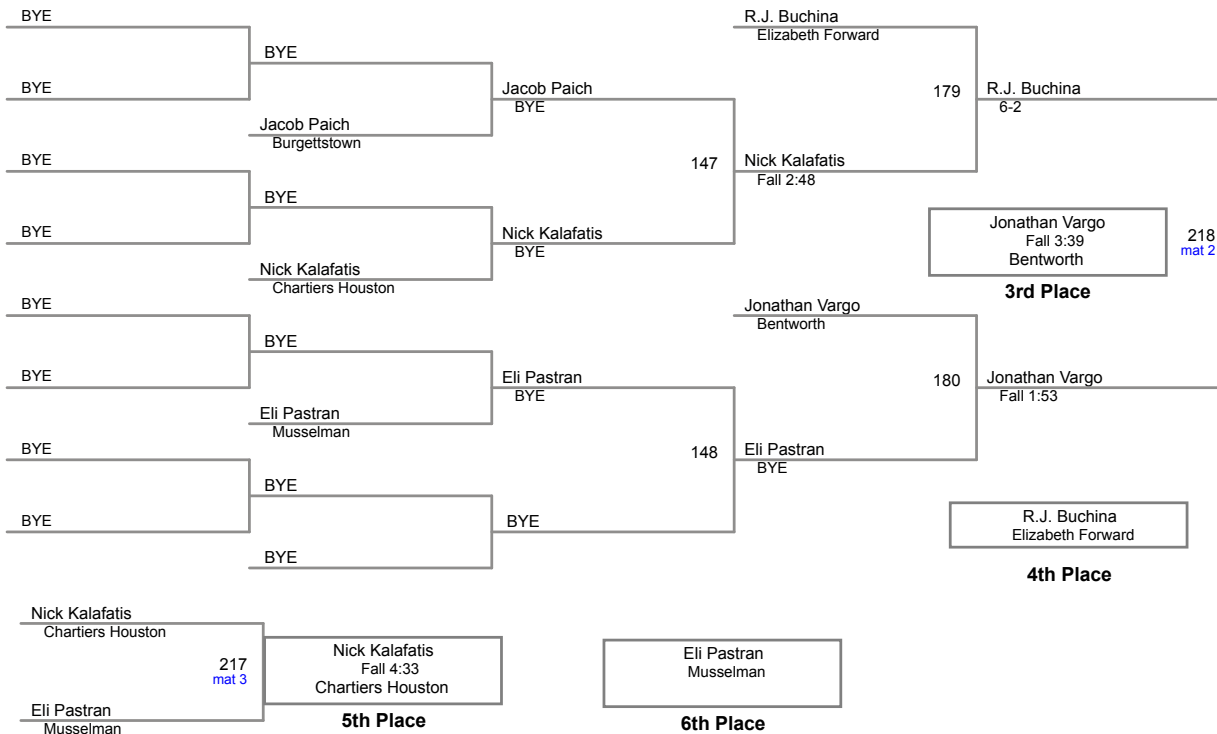

160 Lbs

37TH Annual
Burgettstown Invitational

170 Lbs

37TH Annual
Burgettstown Invitational

182 Lbs

37TH Annual
Burgettstown Invitational

195 Lbs

37TH Annual
Burgettstown Invitational