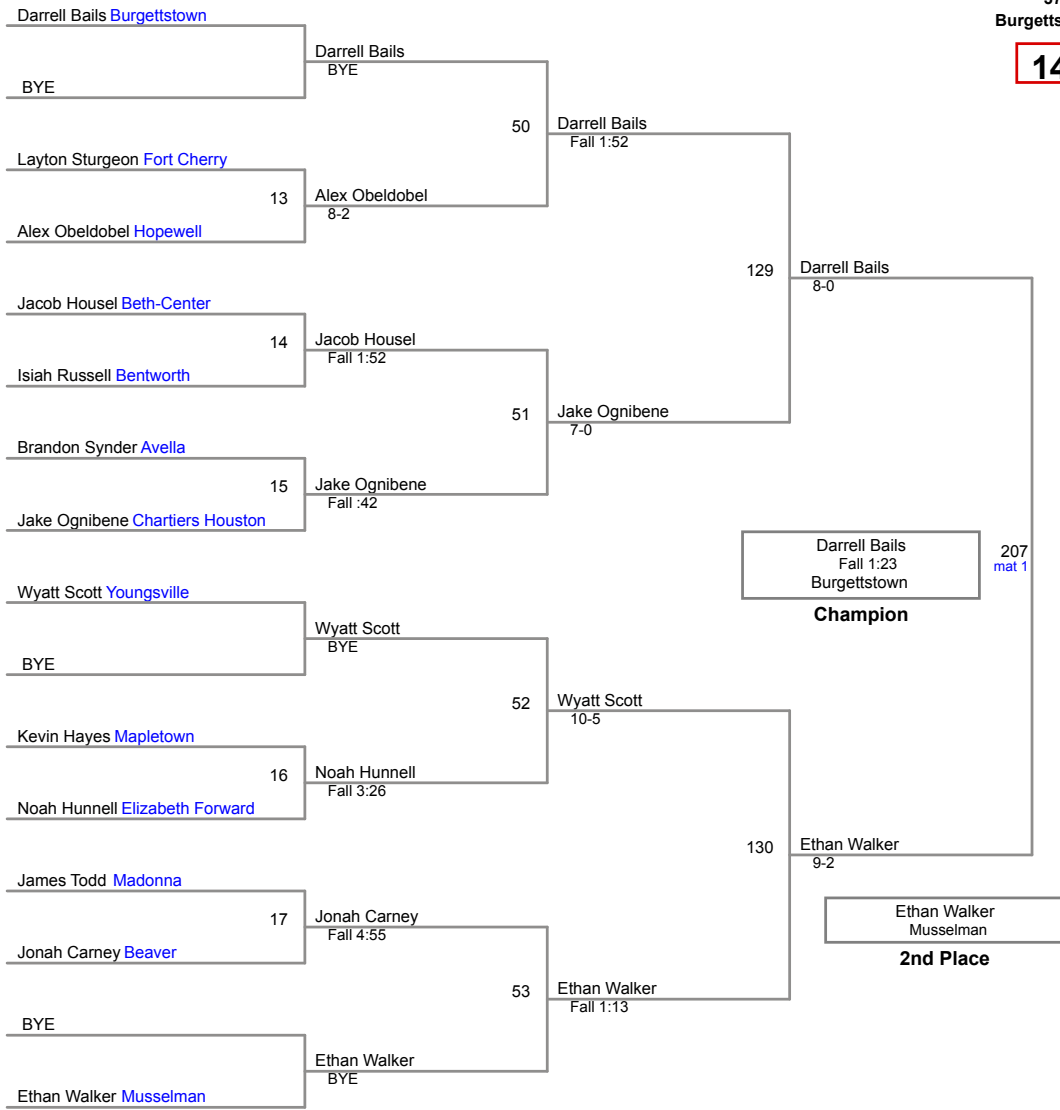

132 Lbs

37TH Annual
Burgettstown Invitational

138 Lbs

37TH Annual
Burgettstown Invitational

145 Lbs

37TH Annual
Burgettstown Invitational

152 Lbs

37TH Annual
Burgettstown Invitational