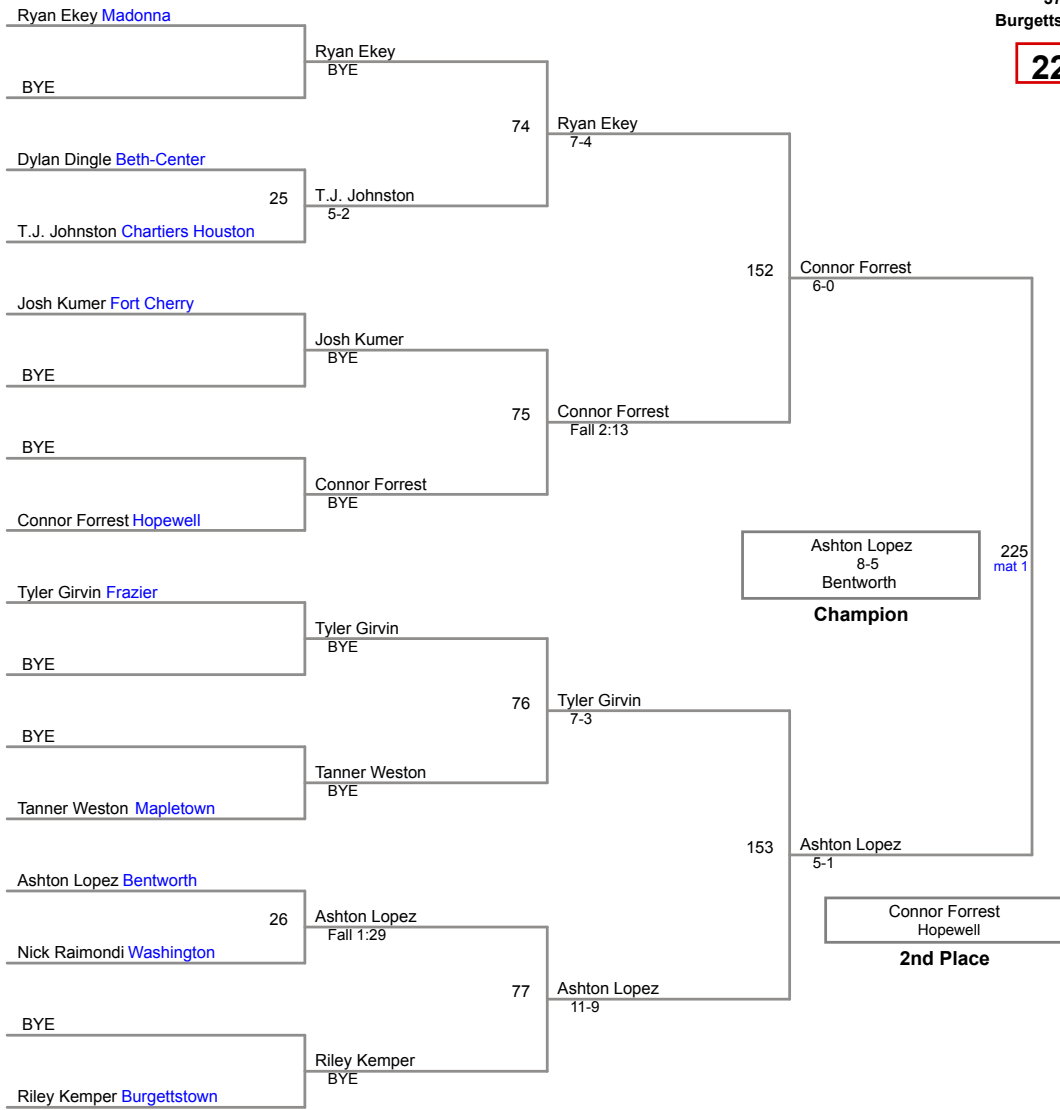

37TH Annual
Burgettstown Invitational

220 Lbs