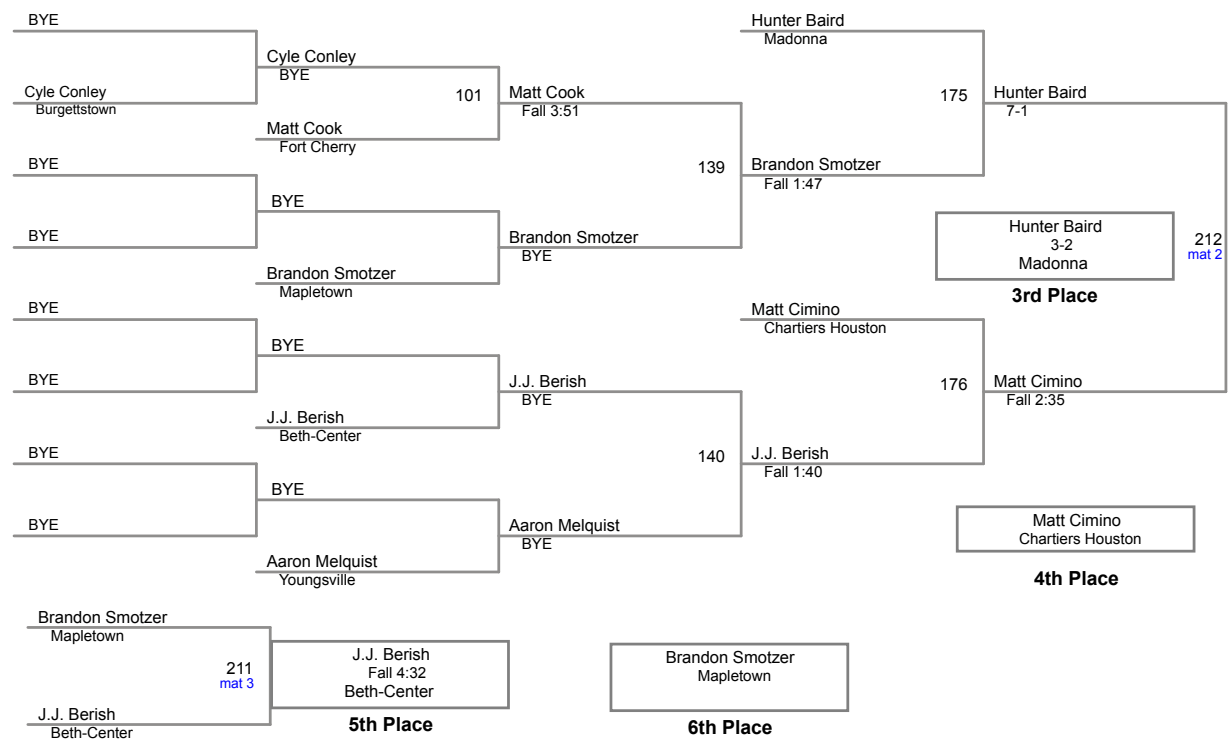

37TH Annual
Burgettstown Invitational

160 Lbs