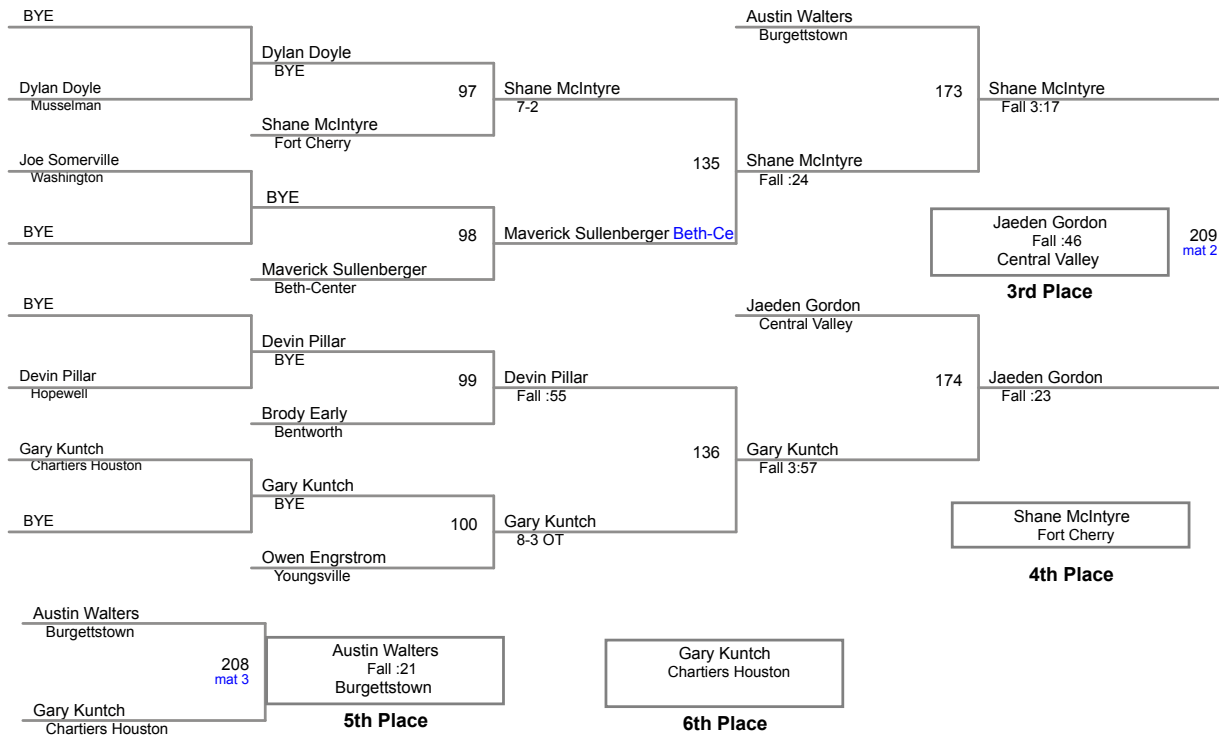

132 Lbs

37TH Annual
Burgettstown Invitational

138 Lbs

37TH Annual
Burgettstown Invitational

145 Lbs

37TH Annual
Burgettstown Invitational

152 Lbs

37TH Annual
Burgettstown Invitational