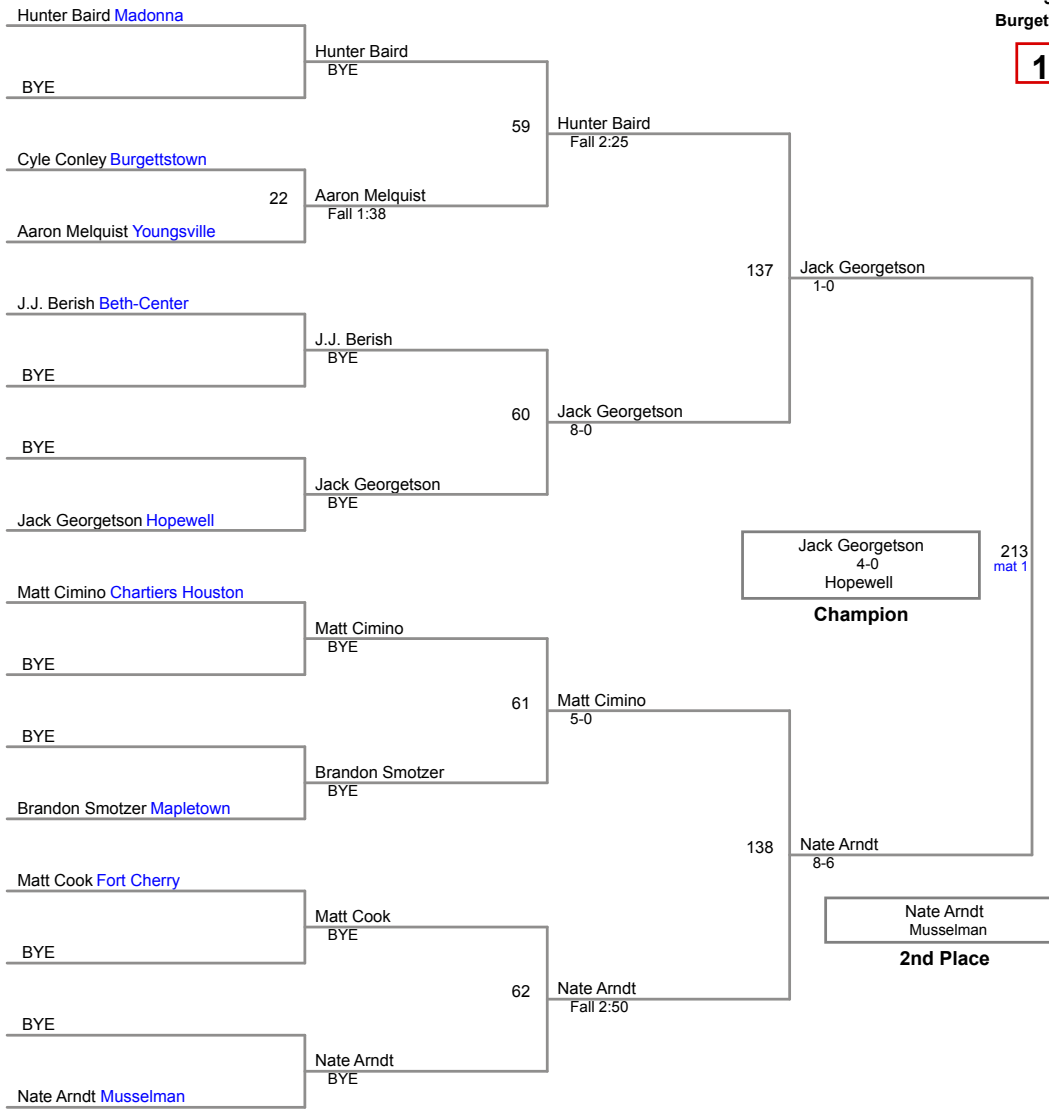

37TH Annual
Burgettstown Invitational

160 Lbs