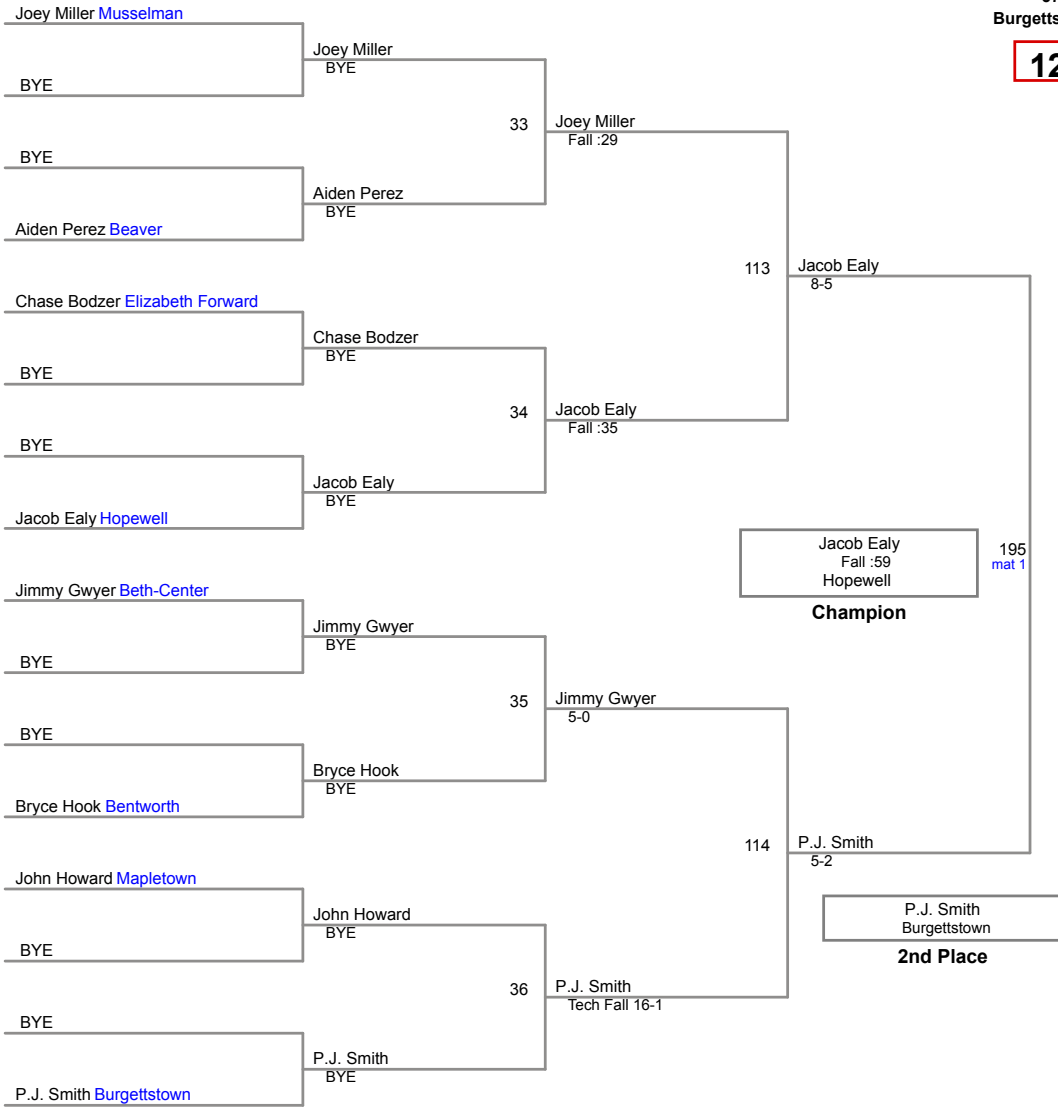

Burgettstown Tournament

142.5	Madonna
138	Hopewell
130	Beth-Center
127	Chartiers Houston
121	Musselman
109	Bentworth
107.5	Burgettstown
95.5	Elizabeth Forward
79	Mapletown
69	Beaver
60	Central Valley
57.5	Fort Cherry
52	Youngsville
39.5	Frazier
20	Western Reserve
8	Avella

37TH Annual
Burgettstown Invitational

106 Lbs

37TH Annual
Burgettstown Invitational

113 Lbs

37TH Annual
Burgettstown Invitational

120 Lbs

37TH Annual
Burgettstown Invitational

126 Lbs