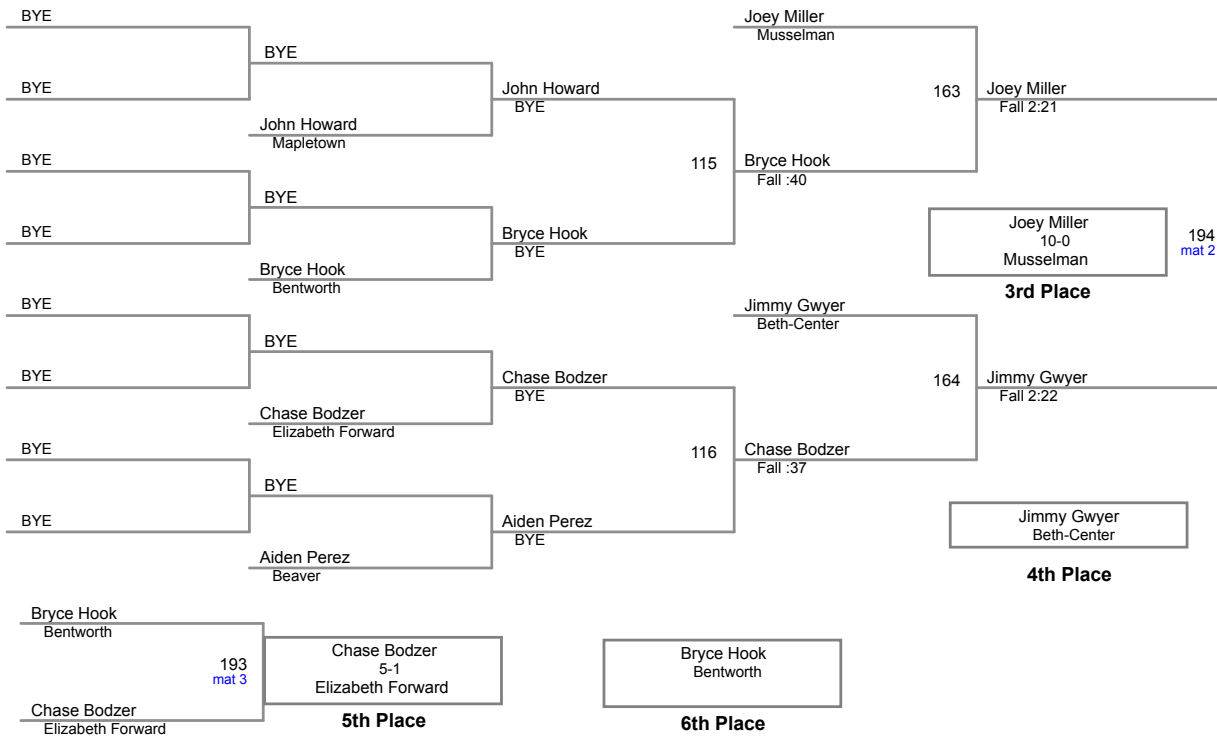

37TH Annual
Burgettstown Invitational

106 Lbs

37TH Annual
Burgettstown Invitational

113 Lbs

37TH Annual
Burgettstown Invitational

120 Lbs

37TH Annual
Burgettstown Invitational

126 Lbs