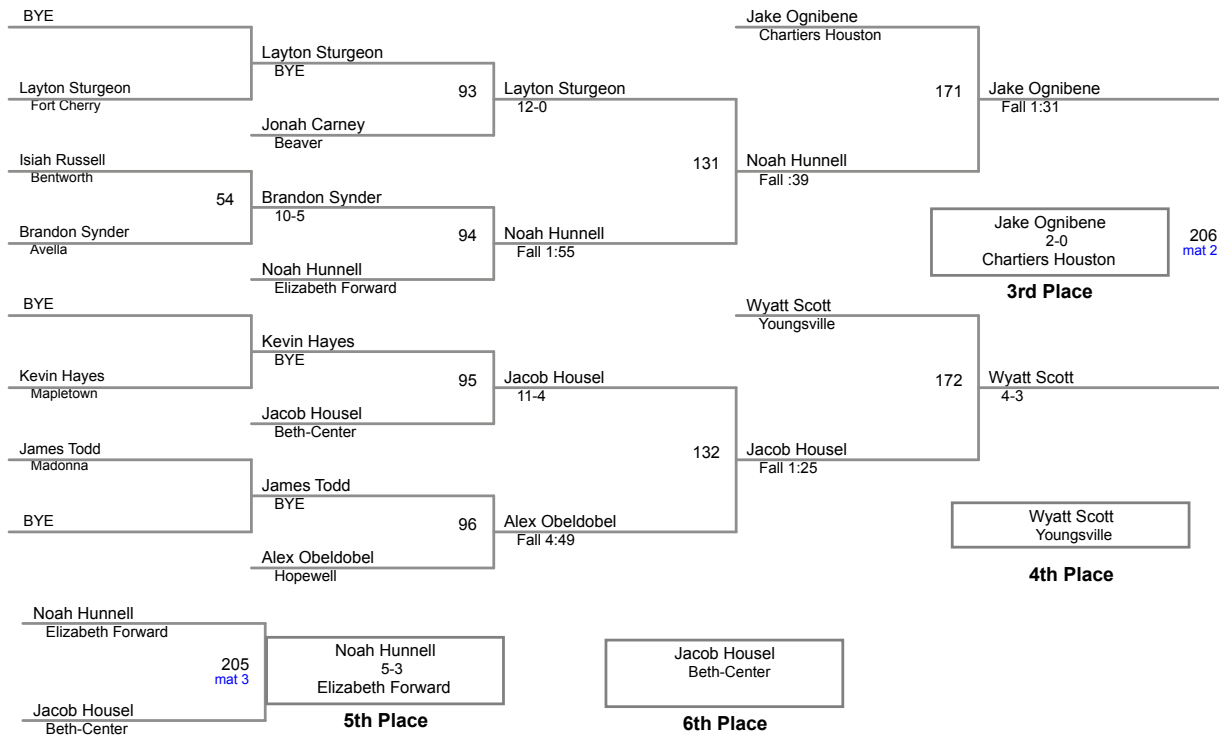

132 Lbs

37TH Annual
Burgettstown Invitational

138 Lbs

37TH Annual
Burgettstown Invitational

145 Lbs

37TH Annual
Burgettstown Invitational

152 Lbs

37TH Annual
Burgettstown Invitational