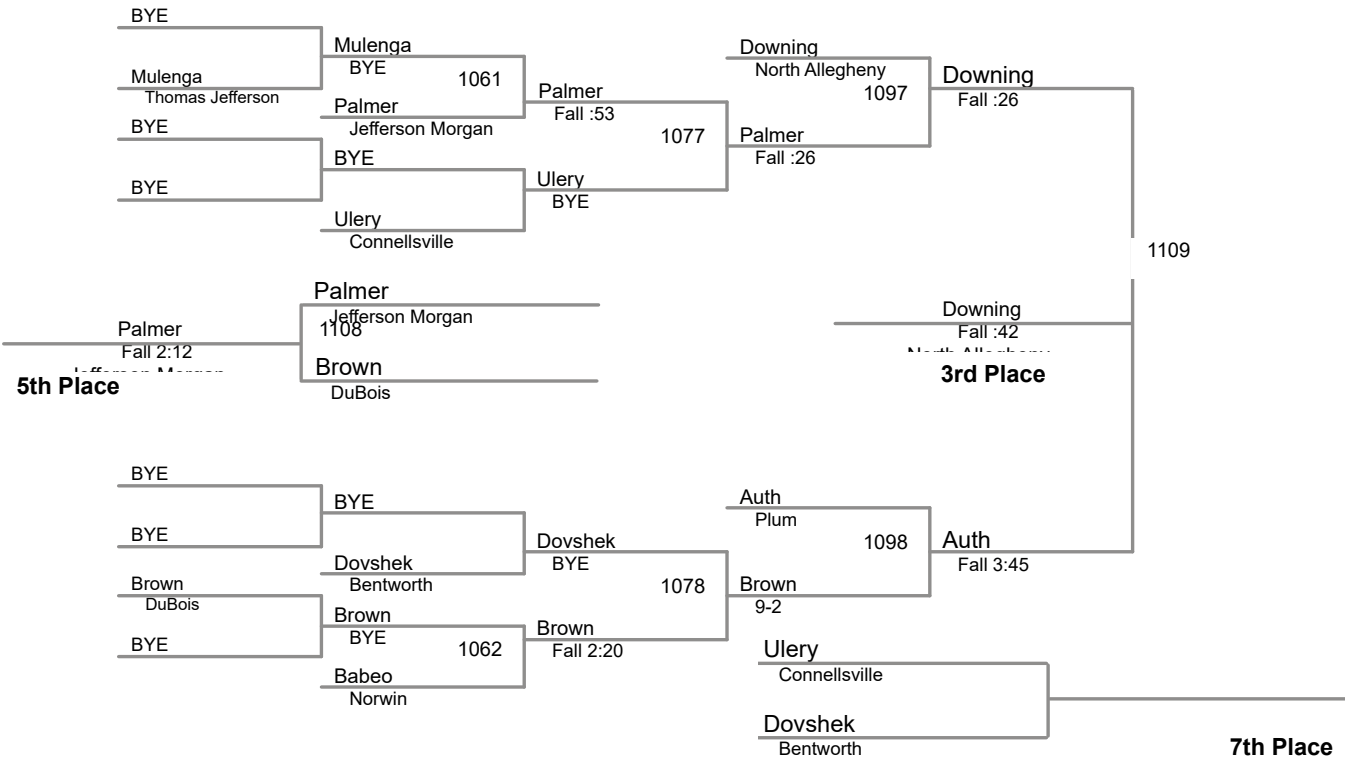

2015 Eastern Area Invitational Final Team Results

1	226	Kiski Area	-	-	
2	208.5	North Allegheny	-	-	-
3	138.5	Norwin	-	-	
4	136.5	Penn Trafford	-	-	
5	130	West Mifflin	-	-	
6	105.5	DuBois	-	-	
7	105	Plum	-	-	
8	96	Bethel Park	-	-	
9	90	Valley	-	-	
10	85	Connellsville	-	-	
11	83.5	Thomas Jefferson	-	-	-
12	72.5	Jefferson Morgan	-	-	-
13	70	Armstrong	-	-	
14	59	McKeesport	-	-	
15	54	Bentworth	-	-	
16	39.5	Baldwin	-	-	
17	36	Penn Hills	-	-	
18	28	Gateway	-	-	
19	11	Yough	-	-	
20	9	Blackhawk	-	-	
21	8	Woodland Hills	-	-	-

2015 Eastern Invitational
December 4-5, 2015

106 Lbs

113 Lbs

120 Lbs

(1) Gavin Teasdale Jefferson Morgan

(1) Matt Siszka Kiski Area

(1) Jake Hinkston North Allegheny

2015 Eastern Invitational
December 4-5, 2015

182 Lbs

(1) Tyler Worthing Kiski Area

2015 Eastern Invitational
December 4-5, 2015

195 Lbs

2015 Eastern Invitational
December 4-5, 2015

220 Lbs

285 Lbs

(1) Louie Mauro Connellsville