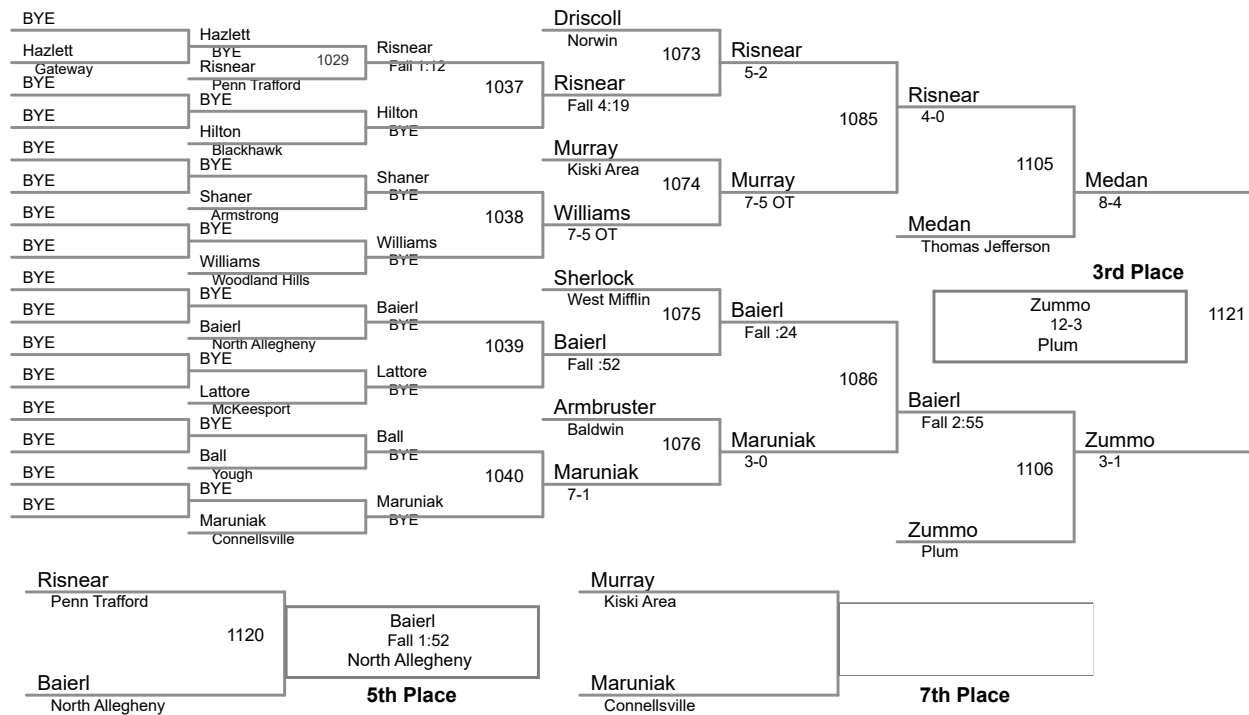

2015 Eastern Invitational
December 4-5, 2015

106 Lbs

113 Lbs

120 Lbs

(1) Gavin Teasdale Jefferson Morgan

(1) Matt Siszka Kiski Area

(1) Jake Hinkston North Allegheny

2015 Eastern Invitational
December 4-5, 2015

182 Lbs

(1) Tyler Worthing Kiski Area

2015 Eastern Invitational
December 4-5, 2015

195 Lbs

2015 Eastern Invitational
December 4-5, 2015

220 Lbs

285 Lbs

(1) Louie Mauro Connellsville