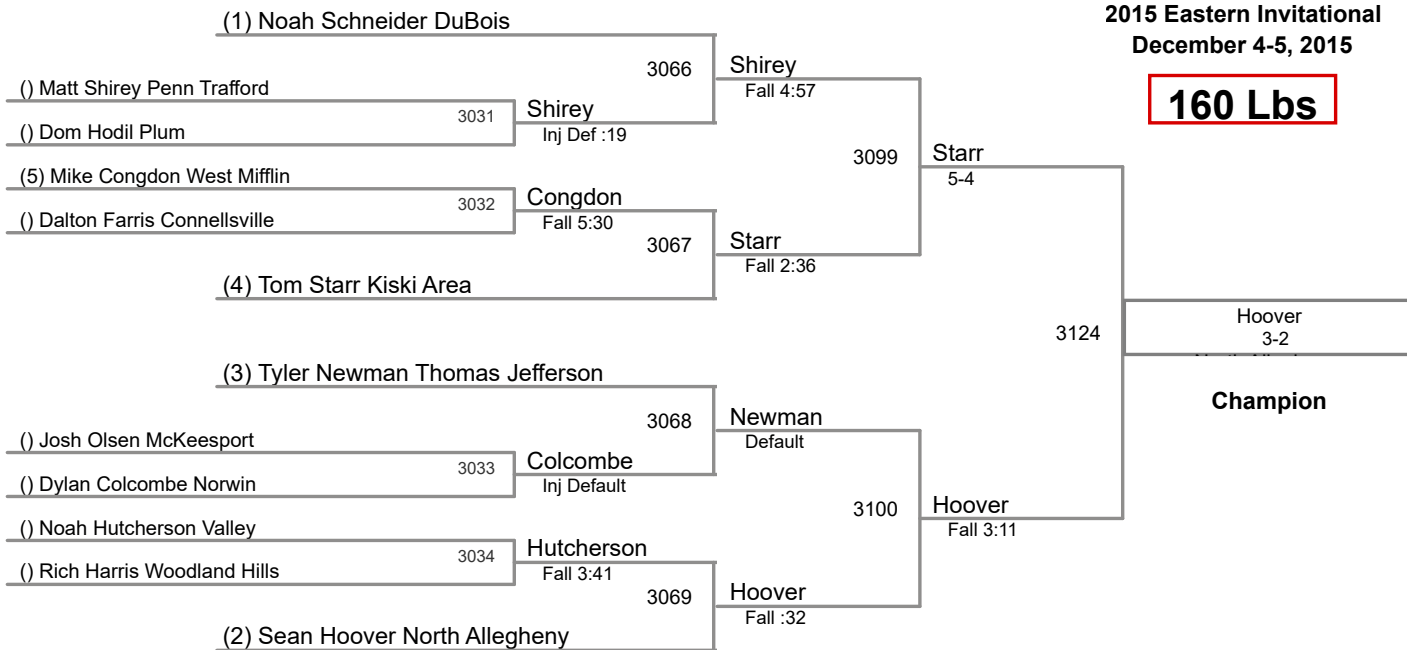

2015 Eastern Invitational
December 4-5, 2015

106 Lbs

113 Lbs

120 Lbs

(1) Gavin Teasdale Jefferson Morgan

(1) Matt Siszka Kiski Area

(1) Jake Hinkston North Allegheny

2015 Eastern Invitational
December 4-5, 2015

145 Lbs

152 Lbs

2015 Eastern Invitational
December 4-5, 2015

160 Lbs

2015 Eastern Invitational
December 4-5, 2015

170 Lbs

(1) Nino Bonaccorsi Bethel Park

(2) Matt McGillick Penn Trafford

182 Lbs

(1) Tyler Worthing Kiski Area

2015 Eastern Invitational
December 4-5, 2015

195 Lbs

2015 Eastern Invitational
December 4-5, 2015

220 Lbs

285 Lbs

(1) Louie Mauro Connellsville