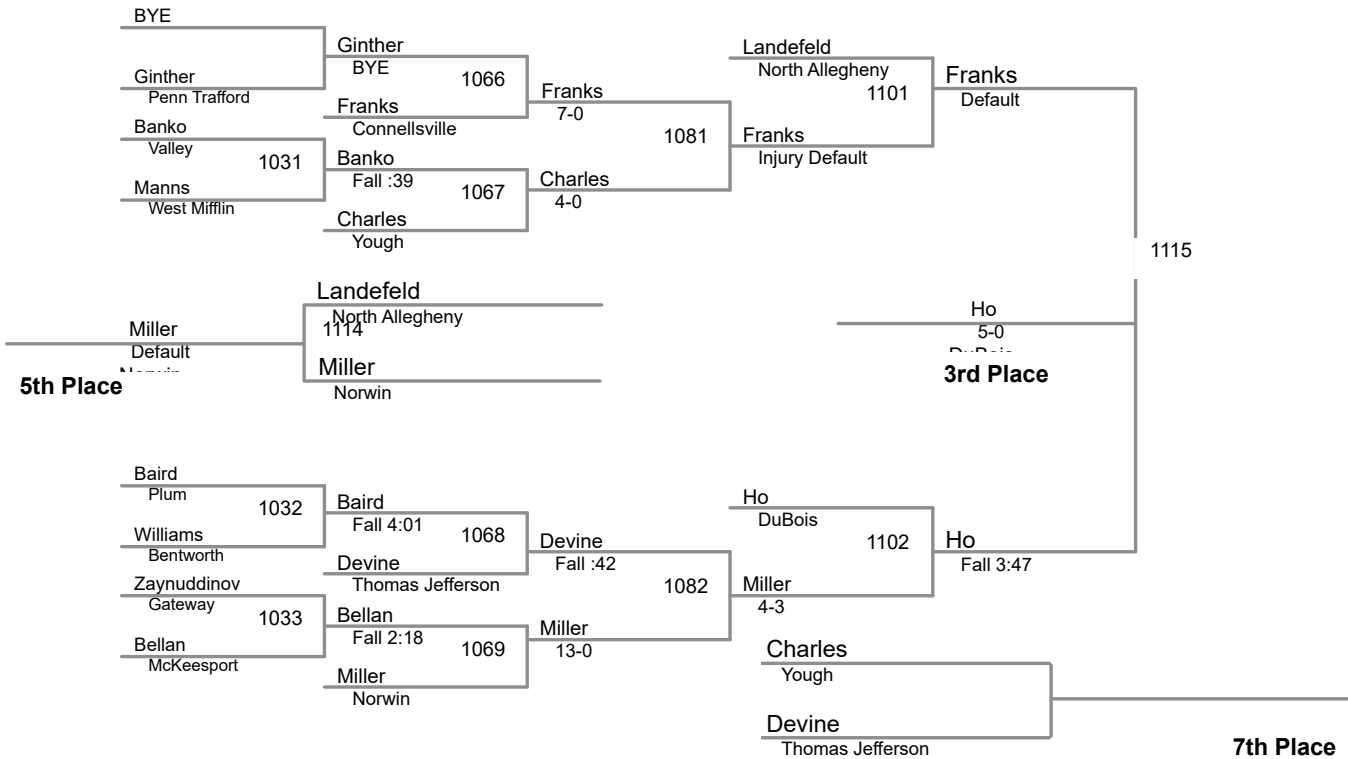

2015 Eastern Invitational
December 4-5, 2015

106 Lbs

113 Lbs

120 Lbs

(1) Gavin Teasdale Jefferson Morgan

(1) Matt Siszka Kiski Area

(1) Jake Hinkston North Allegheny

2015 Eastern Invitational
December 4-5, 2015

182 Lbs

(1) Tyler Worthing Kiski Area

2015 Eastern Invitational
December 4-5, 2015

195 Lbs

2015 Eastern Invitational
December 4-5, 2015

220 Lbs

285 Lbs

(1) Louie Mauro Connellsville