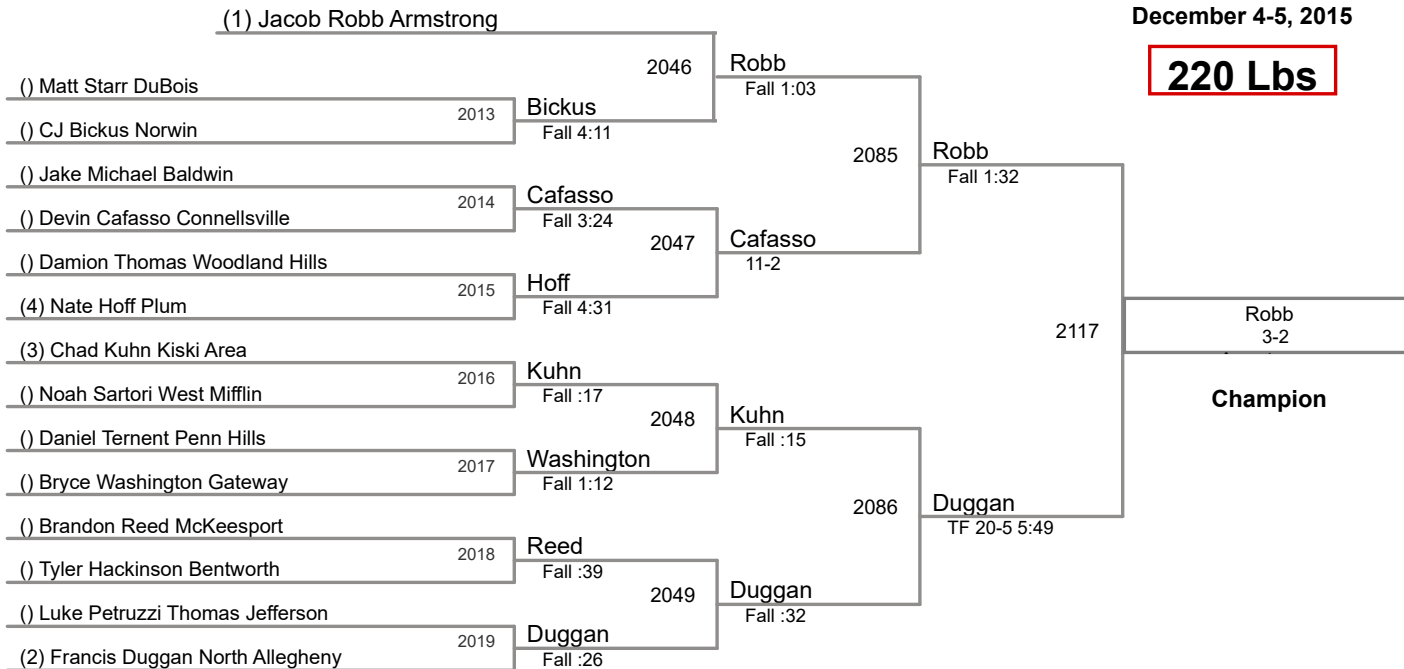

182 Lbs

(1) Tyler Worthing Kiski Area

2015 Eastern Invitational
December 4-5, 2015

195 Lbs

2015 Eastern Invitational
December 4-5, 2015

220 Lbs

285 Lbs

(1) Louie Mauro Connellsville