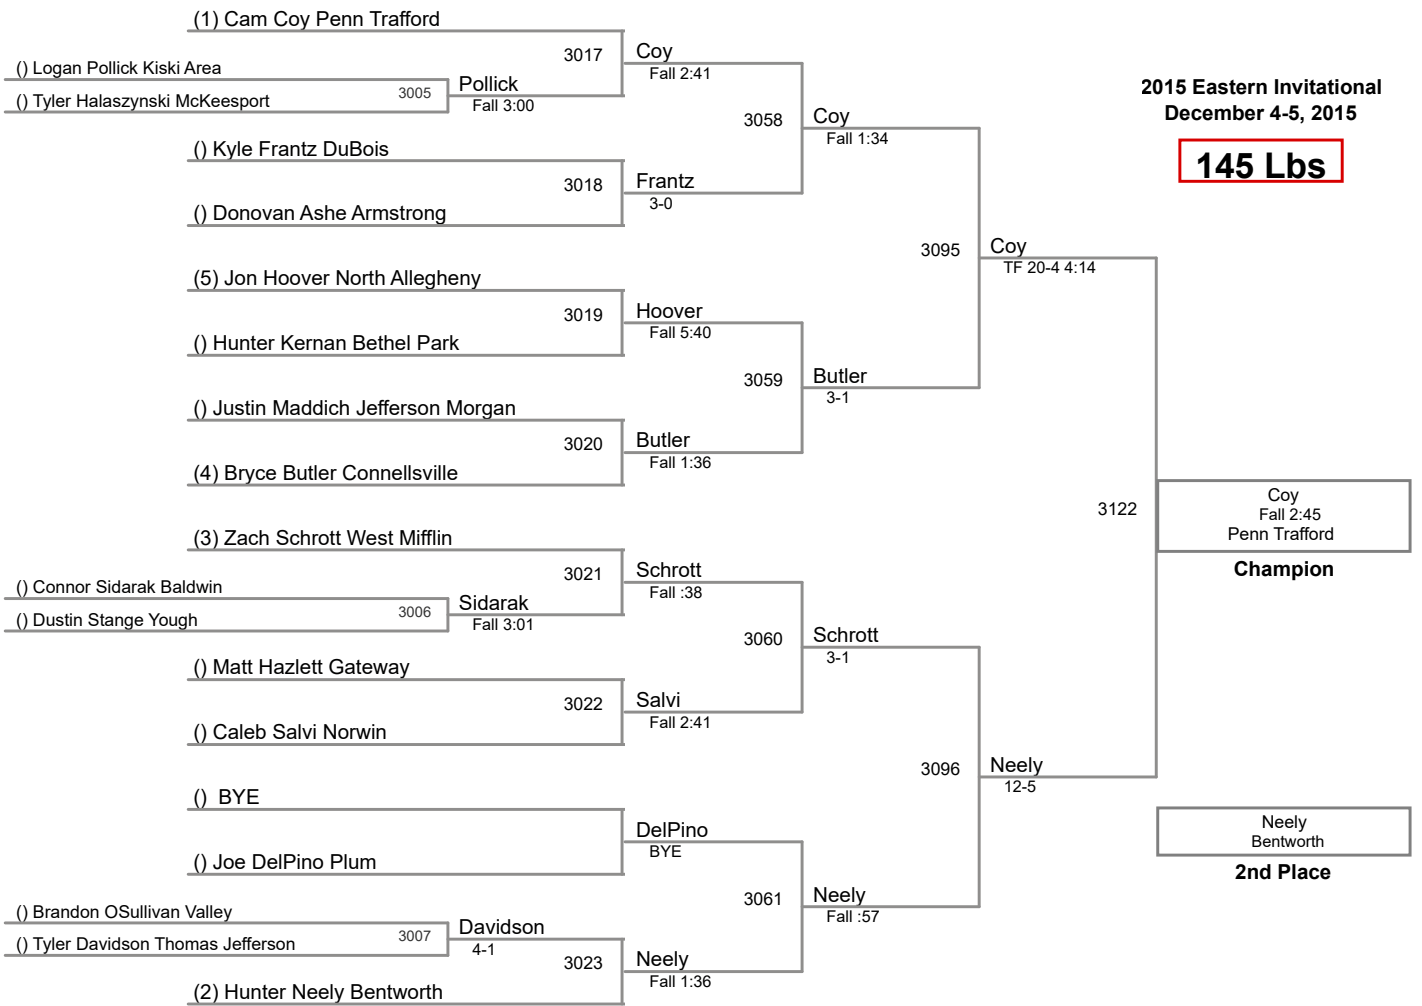

2015 Eastern Invitational
December 4-5, 2015

106 Lbs

113 Lbs

120 Lbs

(1) Gavin Teasdale Jefferson Morgan

(1) Matt Siszka Kiski Area

(1) Jake Hinkston North Allegheny

2015 Eastern Invitational
December 4-5, 2015

145 Lbs

152 Lbs

2015 Eastern Invitational
December 4-5, 2015

160 Lbs

2015 Eastern Invitational
December 4-5, 2015

170 Lbs

(1) Nino Bonaccorsi Bethel Park

(2) Matt McGillick Penn Trafford

182 Lbs

(1) Tyler Worthing Kiski Area

2015 Eastern Invitational
December 4-5, 2015

195 Lbs

2015 Eastern Invitational
December 4-5, 2015

220 Lbs

285 Lbs

(1) Louie Mauro Connellsville