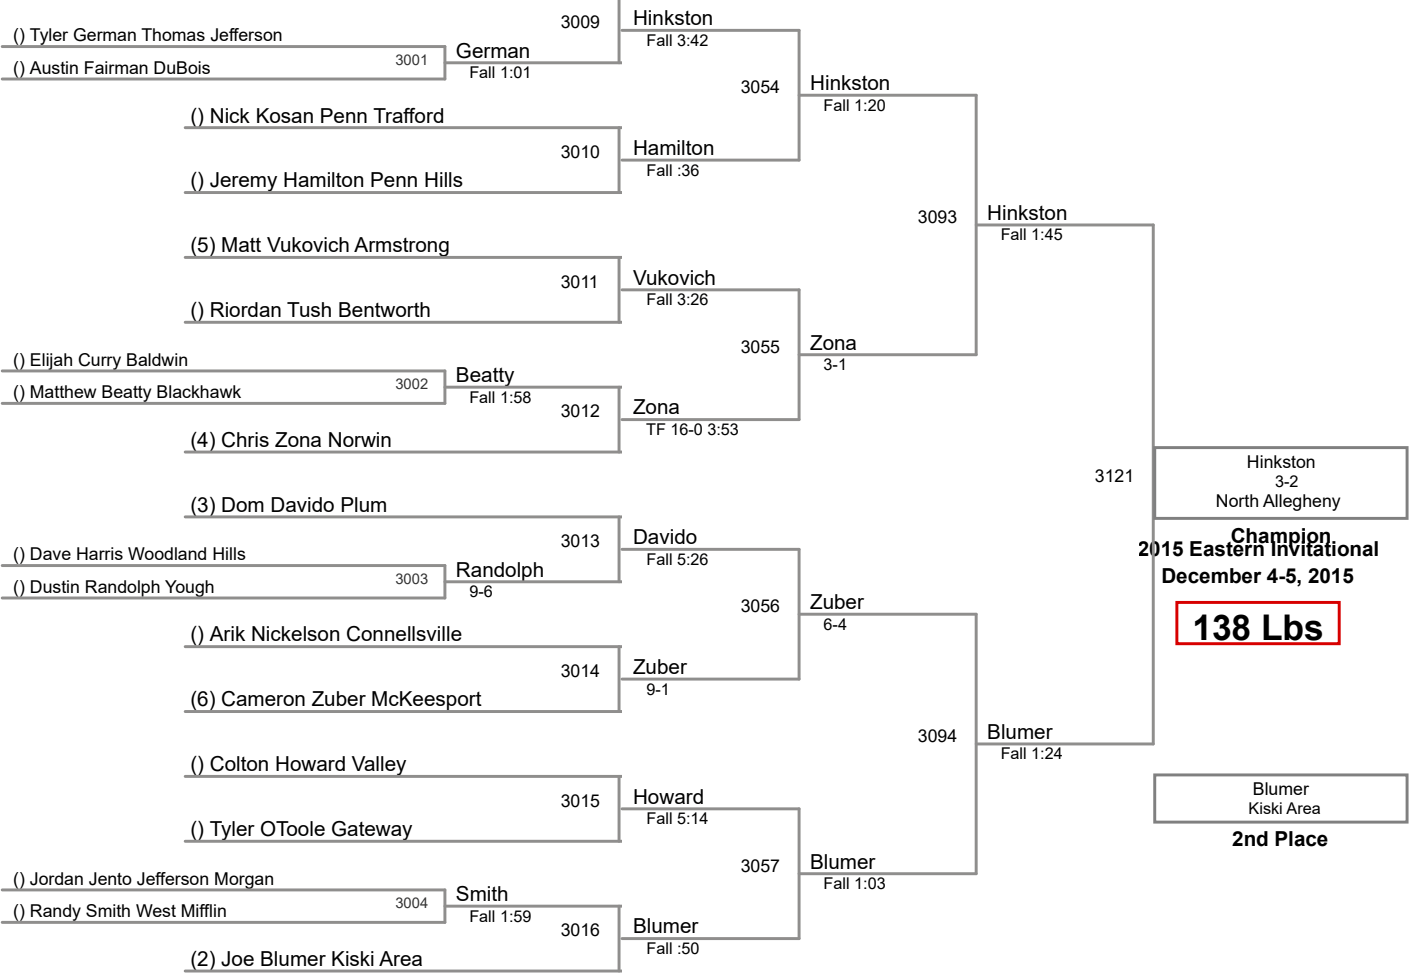

2015 Eastern Invitational
December 4-5, 2015

106 Lbs

113 Lbs

120 Lbs

(1) Gavin Teasdale Jefferson Morgan

(1) Matt Siszka Kiski Area

(1) Jake Hinkston North Allegheny

2015 Eastern Invitational
December 4-5, 2015

182 Lbs

(1) Tyler Worthing Kiski Area

2015 Eastern Invitational
December 4-5, 2015

195 Lbs

2015 Eastern Invitational
December 4-5, 2015

220 Lbs

285 Lbs

(1) Louie Mauro Connellsville