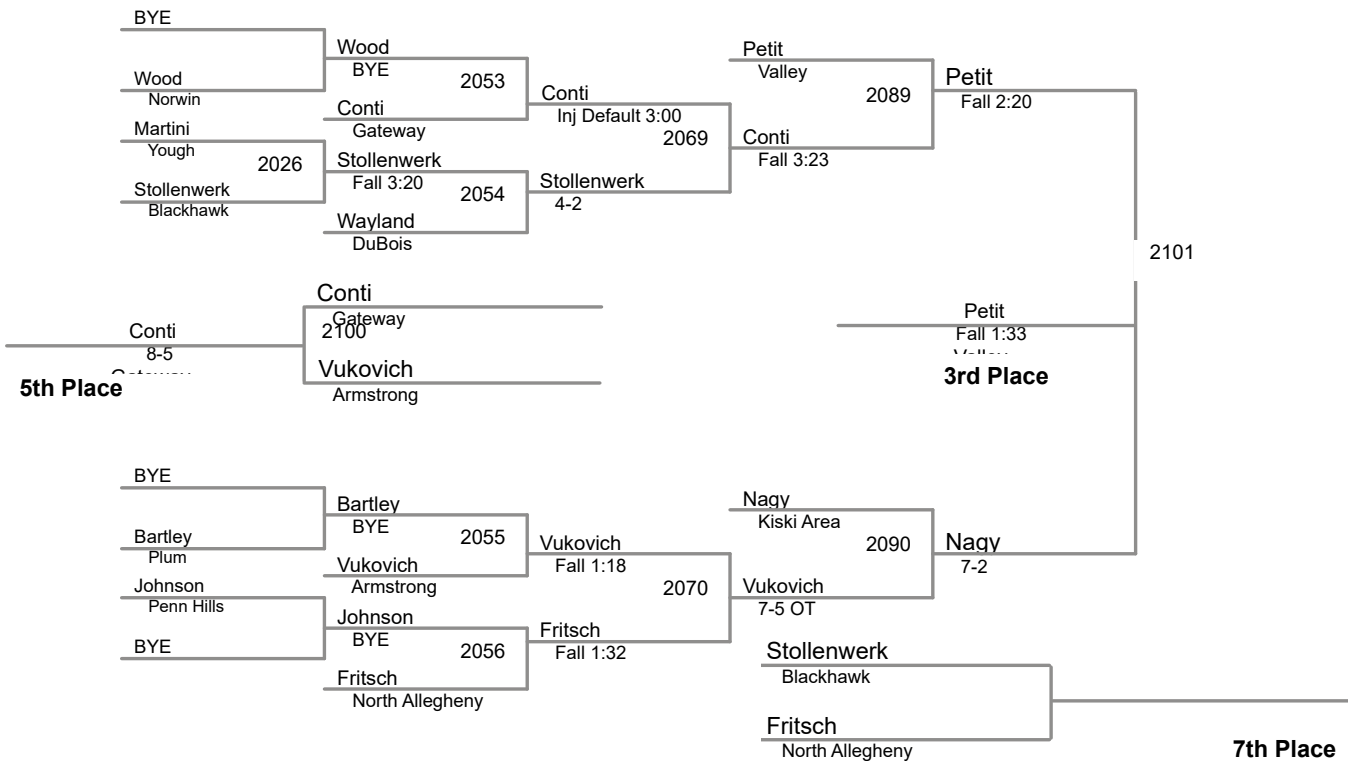

2015 Eastern Invitational
December 4-5, 2015

106 Lbs

113 Lbs

120 Lbs

(1) Gavin Teasdale Jefferson Morgan

(1) Matt Siszka Kiski Area

(1) Jake Hinkston North Allegheny

2015 Eastern Invitational
December 4-5, 2015

145 Lbs

152 Lbs

2015 Eastern Invitational
December 4-5, 2015

160 Lbs

2015 Eastern Invitational
December 4-5, 2015

170 Lbs

(1) Nino Bonaccorsi Bethel Park

(2) Matt McGillick Penn Trafford

182 Lbs

(1) Tyler Worthing Kiski Area

2015 Eastern Invitational
December 4-5, 2015

195 Lbs

2015 Eastern Invitational
December 4-5, 2015

220 Lbs

285 Lbs

(1) Louie Mauro Connellsville