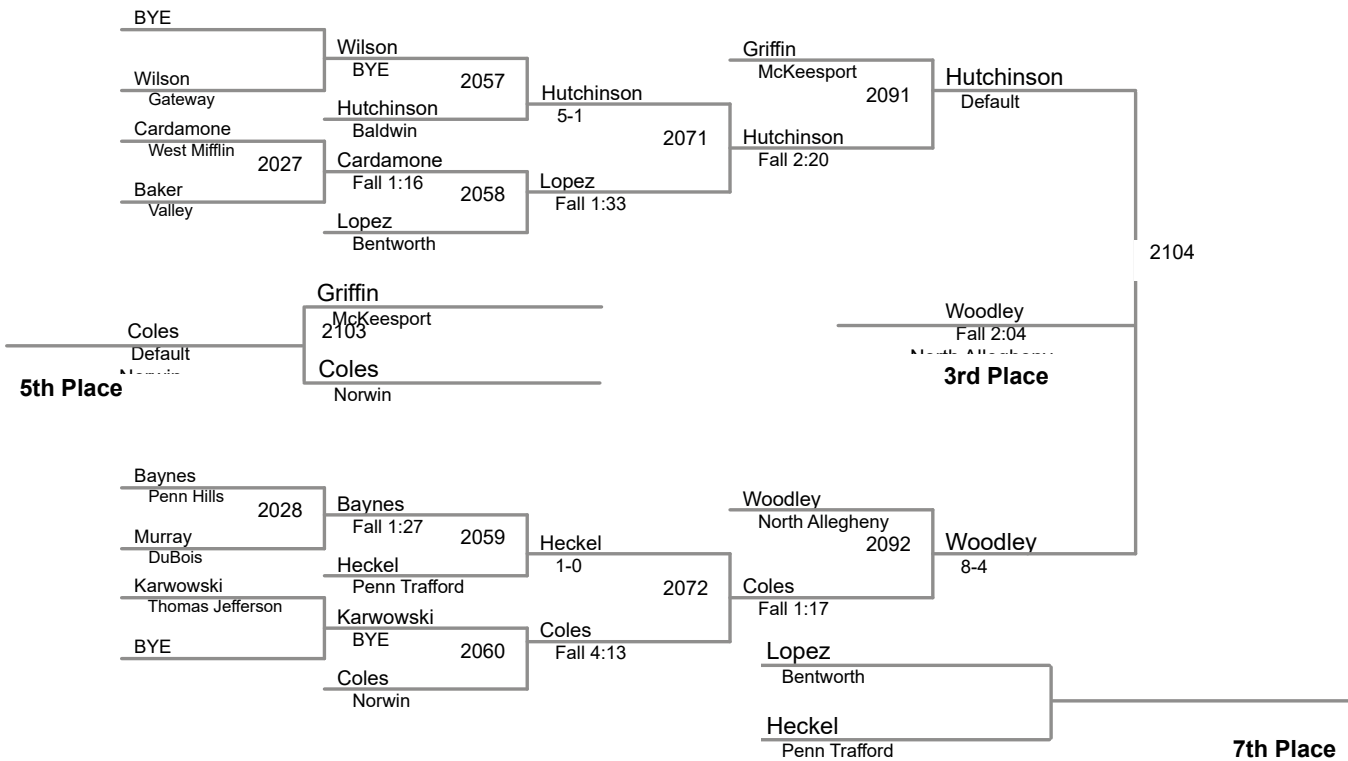

2015 Eastern Invitational
December 4-5, 2015

106 Lbs

113 Lbs

120 Lbs

(1) Gavin Teasdale Jefferson Morgan

(1) Matt Siszka Kiski Area

(1) Jake Hinkston North Allegheny

2015 Eastern Invitational
December 4-5, 2015

145 Lbs

152 Lbs

2015 Eastern Invitational
December 4-5, 2015

160 Lbs

2015 Eastern Invitational
December 4-5, 2015

170 Lbs

(1) Nino Bonaccorsi Bethel Park

(2) Matt McGillick Penn Trafford

182 Lbs

(1) Tyler Worthing Kiski Area

2015 Eastern Invitational
December 4-5, 2015

195 Lbs

2015 Eastern Invitational
December 4-5, 2015

220 Lbs

285 Lbs

(1) Louie Mauro Connellsville