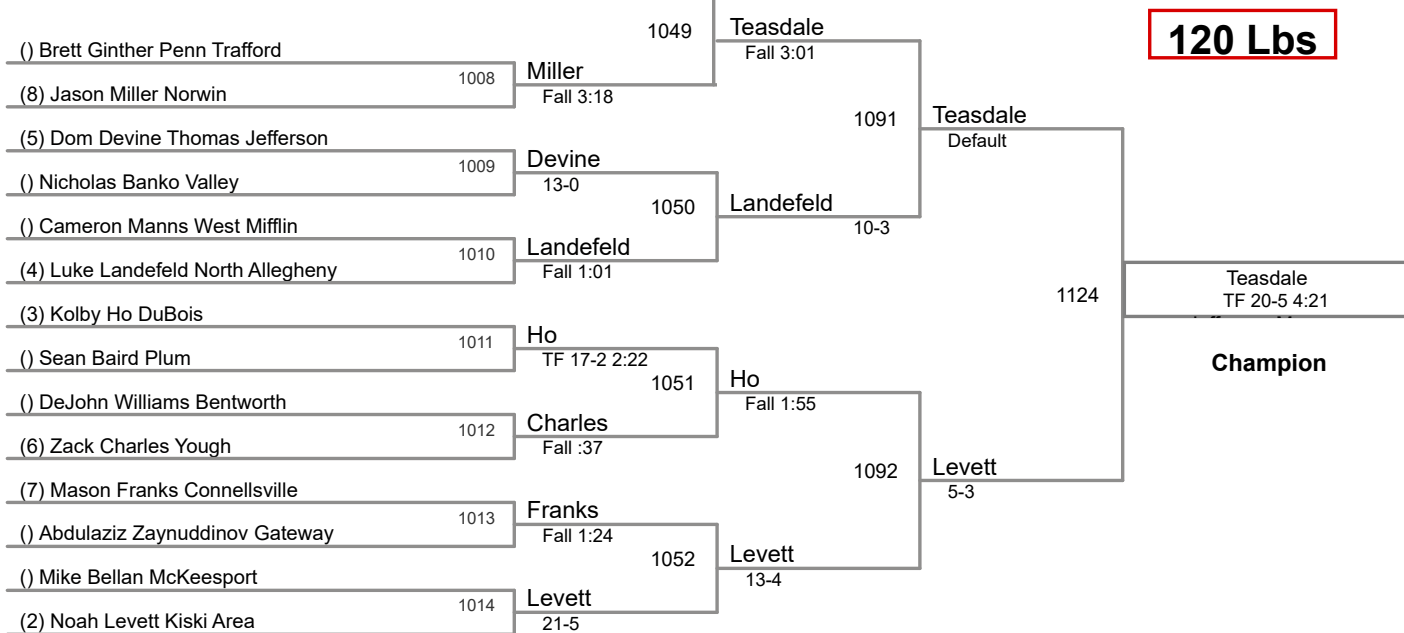

2015 Eastern Area Invitational Final Team Results

1	226	Kiski Area	-	-	
2	208.5	North Allegheny	-	-	-
3	138.5	Norwin	-	-	
4	136.5	Penn Trafford	-	-	
5	130	West Mifflin	-	-	
6	105.5	DuBois	-	-	
7	105	Plum	-	-	
8	96	Bethel Park	-	-	
9	90	Valley	-	-	
10	85	Connellsville	-	-	
11	83.5	Thomas Jefferson	-	-	-
12	72.5	Jefferson Morgan	-	-	-
13	70	Armstrong	-	-	
14	59	McKeesport	-	-	
15	54	Bentworth	-	-	
16	39.5	Baldwin	-	-	
17	36	Penn Hills	-	-	
18	28	Gateway	-	-	
19	11	Yough	-	-	
20	9	Blackhawk	-	-	
21	8	Woodland Hills	-	-	-

2015 Eastern Invitational
December 4-5, 2015

106 Lbs

113 Lbs

120 Lbs

(1) Gavin Teasdale Jefferson Morgan

(1) Matt Siszka Kiski Area

(1) Jake Hinkston North Allegheny

2015 Eastern Invitational
December 4-5, 2015

182 Lbs

(1) Tyler Worthing Kiski Area

2015 Eastern Invitational
December 4-5, 2015

195 Lbs

2015 Eastern Invitational
December 4-5, 2015

220 Lbs

285 Lbs

(1) Louie Mauro Connellsville