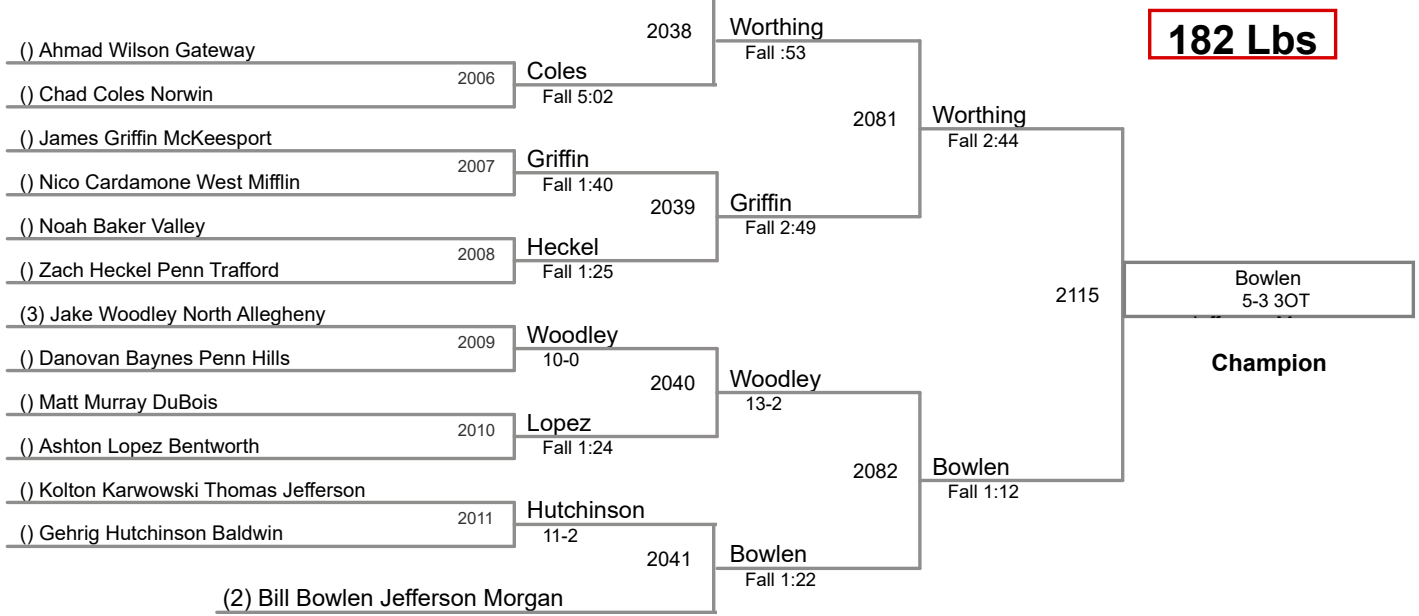

2015 Eastern Invitational
December 4-5, 2015

106 Lbs

113 Lbs

120 Lbs

(1) Gavin Teasdale Jefferson Morgan

(1) Matt Siszka Kiski Area

(1) Jake Hinkston North Allegheny

2015 Eastern Invitational
December 4-5, 2015

145 Lbs

152 Lbs

2015 Eastern Invitational
December 4-5, 2015

160 Lbs

2015 Eastern Invitational
December 4-5, 2015

170 Lbs

(1) Nino Bonaccorsi Bethel Park

(2) Matt McGillick Penn Trafford

182 Lbs

(1) Tyler Worthing Kiski Area

2015 Eastern Invitational
December 4-5, 2015

195 Lbs

2015 Eastern Invitational
December 4-5, 2015

220 Lbs

285 Lbs

(1) Louie Mauro Connellsville