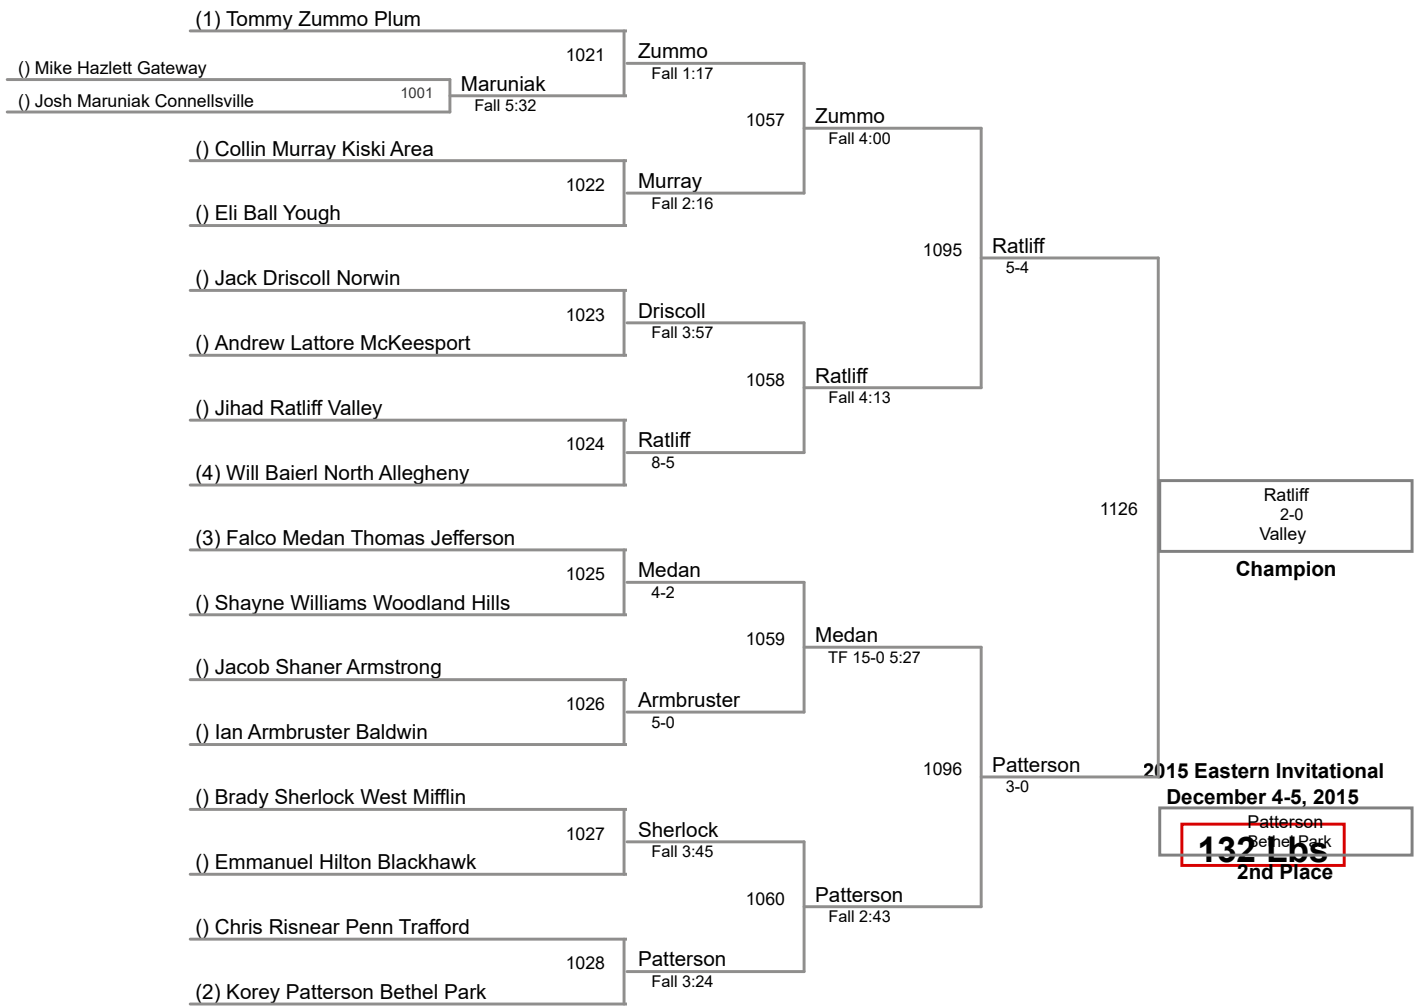

2015 Eastern Invitational
December 4-5, 2015

106 Lbs

113 Lbs

120 Lbs

(1) Gavin Teasdale Jefferson Morgan

(1) Matt Siszka Kiski Area

(1) Jake Hinkston North Allegheny

2015 Eastern Invitational
December 4-5, 2015

182 Lbs

(1) Tyler Worthing Kiski Area

2015 Eastern Invitational
December 4-5, 2015

195 Lbs

2015 Eastern Invitational
December 4-5, 2015

220 Lbs

285 Lbs

(1) Louie Mauro Connellsville