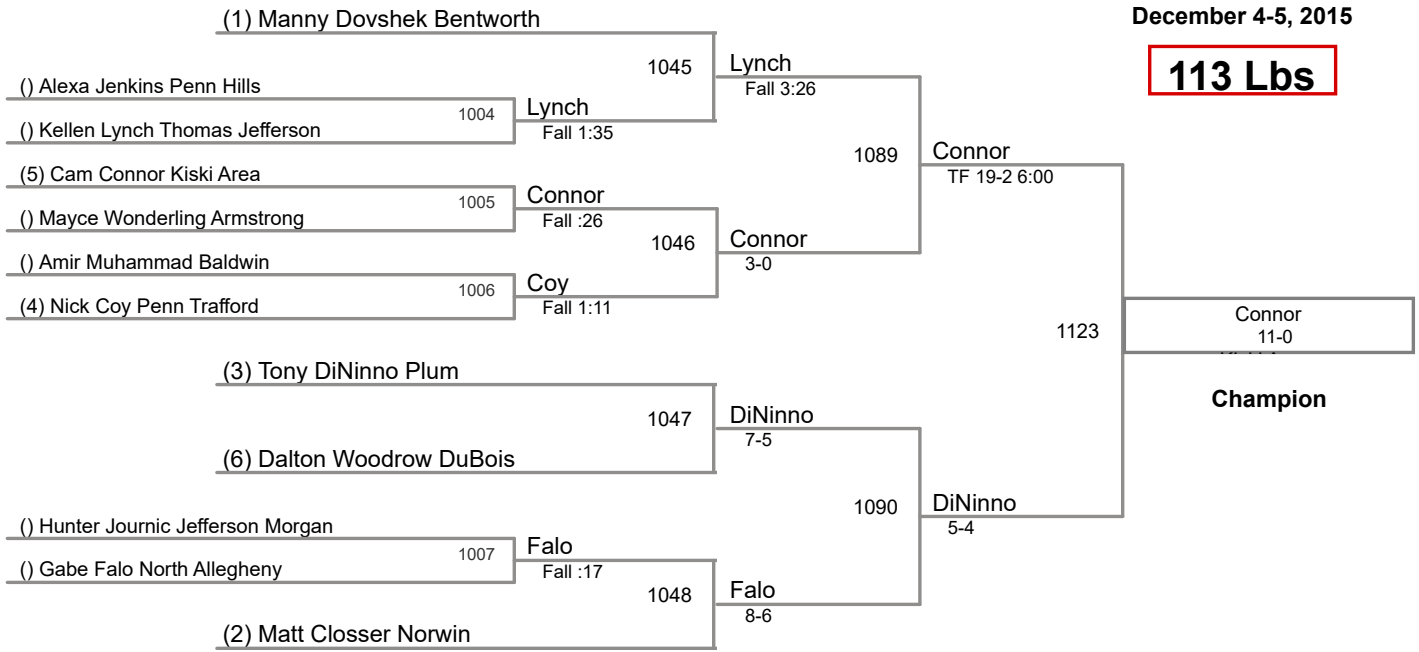

2015 Eastern Area Invitational Final Team Results

1	226	Kiski Area	-	-	
2	208.5	North Allegheny	-	-	-
3	138.5	Norwin	-	-	
4	136.5	Penn Trafford	-	-	
5	130	West Mifflin	-	-	
6	105.5	DuBois	-	-	
7	105	Plum	-	-	
8	96	Bethel Park	-	-	
9	90	Valley	-	-	
10	85	Connellsville	-	-	
11	83.5	Thomas Jefferson	-	-	-
12	72.5	Jefferson Morgan	-	-	-
13	70	Armstrong	-	-	
14	59	McKeesport	-	-	
15	54	Bentworth	-	-	
16	39.5	Baldwin	-	-	
17	36	Penn Hills	-	-	
18	28	Gateway	-	-	
19	11	Yough	-	-	
20	9	Blackhawk	-	-	
21	8	Woodland Hills	-	-	-

2015 Eastern Invitational
December 4-5, 2015

106 Lbs

113 Lbs

120 Lbs

(1) Gavin Teasdale Jefferson Morgan

(1) Matt Siszka Kiski Area

(1) Jake Hinkston North Allegheny

2015 Eastern Invitational
December 4-5, 2015

145 Lbs

152 Lbs

2015 Eastern Invitational
December 4-5, 2015

160 Lbs

2015 Eastern Invitational
December 4-5, 2015

170 Lbs

(1) Nino Bonaccorsi Bethel Park

(2) Matt McGillick Penn Trafford

182 Lbs

(1) Tyler Worthing Kiski Area

2015 Eastern Invitational
December 4-5, 2015

195 Lbs

2015 Eastern Invitational
December 4-5, 2015

220 Lbs

285 Lbs

(1) Louie Mauro Connellsville