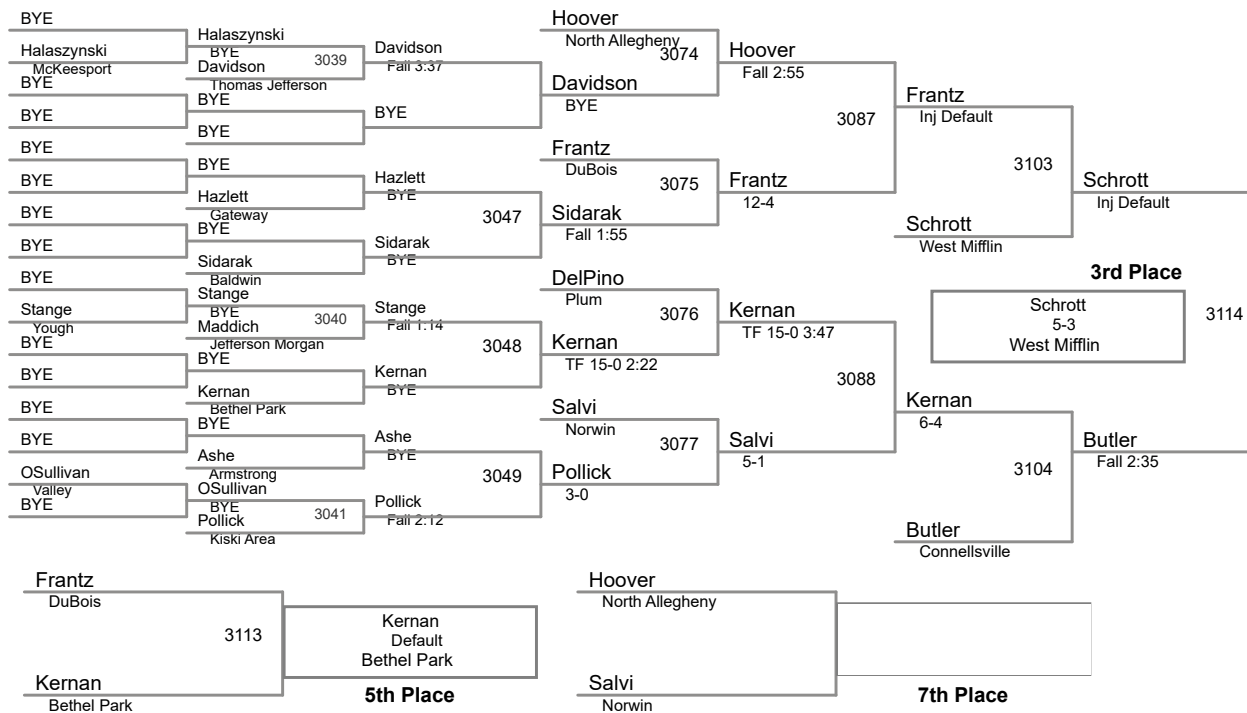

2015 Eastern Invitational
December 4-5, 2015

145 Lbs