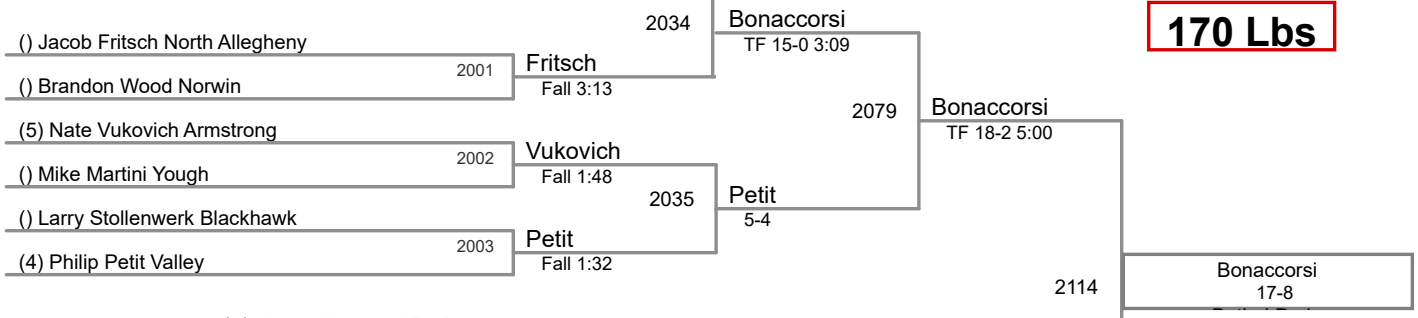

145 Lbs

152 Lbs

2015 Eastern Invitational
December 4-5, 2015

160 Lbs

2015 Eastern Invitational
December 4-5, 2015

170 Lbs

(1) Nino Bonaccorsi Bethel Park

(2) Matt McGillick Penn Trafford

182 Lbs

(1) Tyler Worthing Kiski Area

2015 Eastern Invitational
December 4-5, 2015

195 Lbs

2015 Eastern Invitational
December 4-5, 2015

220 Lbs

285 Lbs

(1) Louie Mauro Connellsville