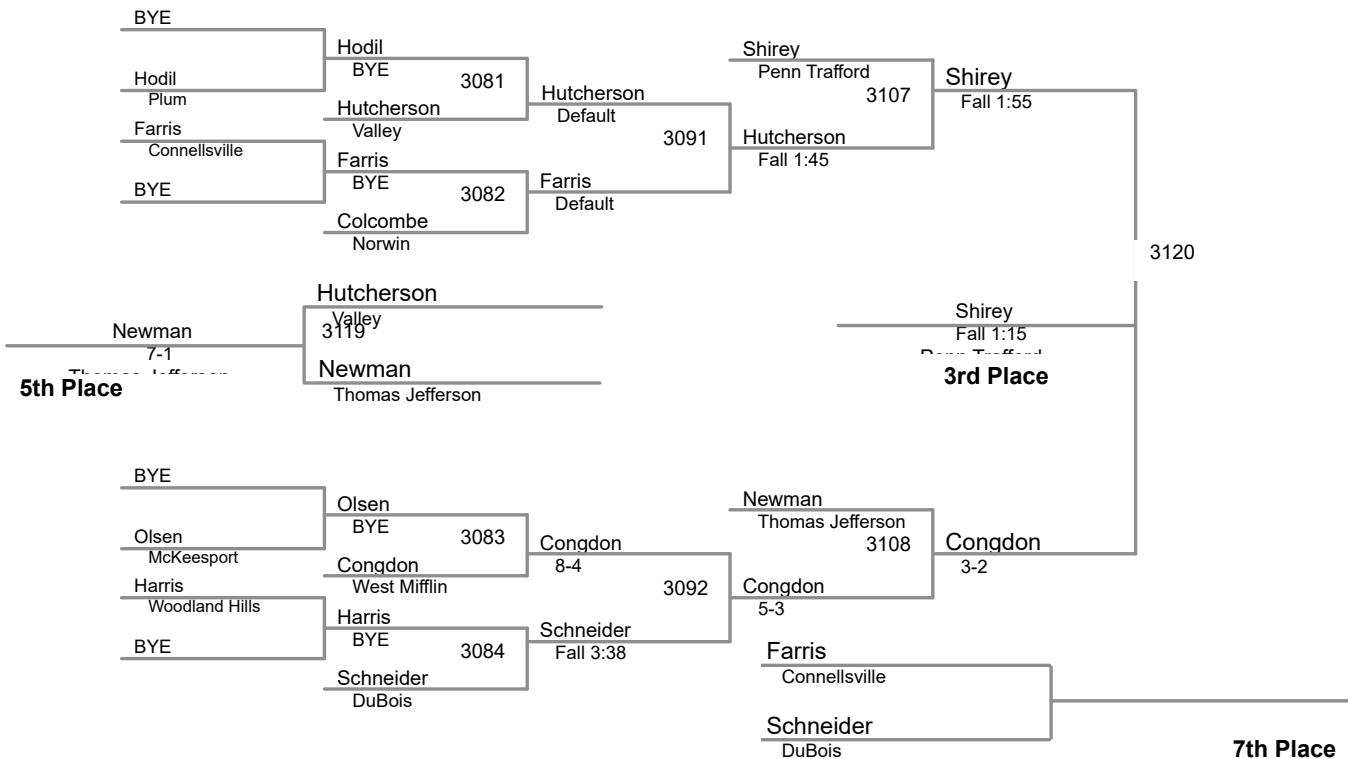

2015 Eastern Invitational
December 4-5, 2015

106 Lbs

113 Lbs

120 Lbs

(1) Gavin Teasdale Jefferson Morgan

(1) Matt Siszka Kiski Area

(1) Jake Hinkston North Allegheny

2015 Eastern Invitational
December 4-5, 2015

145 Lbs

152 Lbs

2015 Eastern Invitational
December 4-5, 2015

160 Lbs

2015 Eastern Invitational
December 4-5, 2015

170 Lbs

(1) Nino Bonaccorsi Bethel Park

(2) Matt McGillick Penn Trafford

182 Lbs

(1) Tyler Worthing Kiski Area

2015 Eastern Invitational
December 4-5, 2015

195 Lbs

2015 Eastern Invitational
December 4-5, 2015

220 Lbs

285 Lbs

(1) Louie Mauro Connellsville