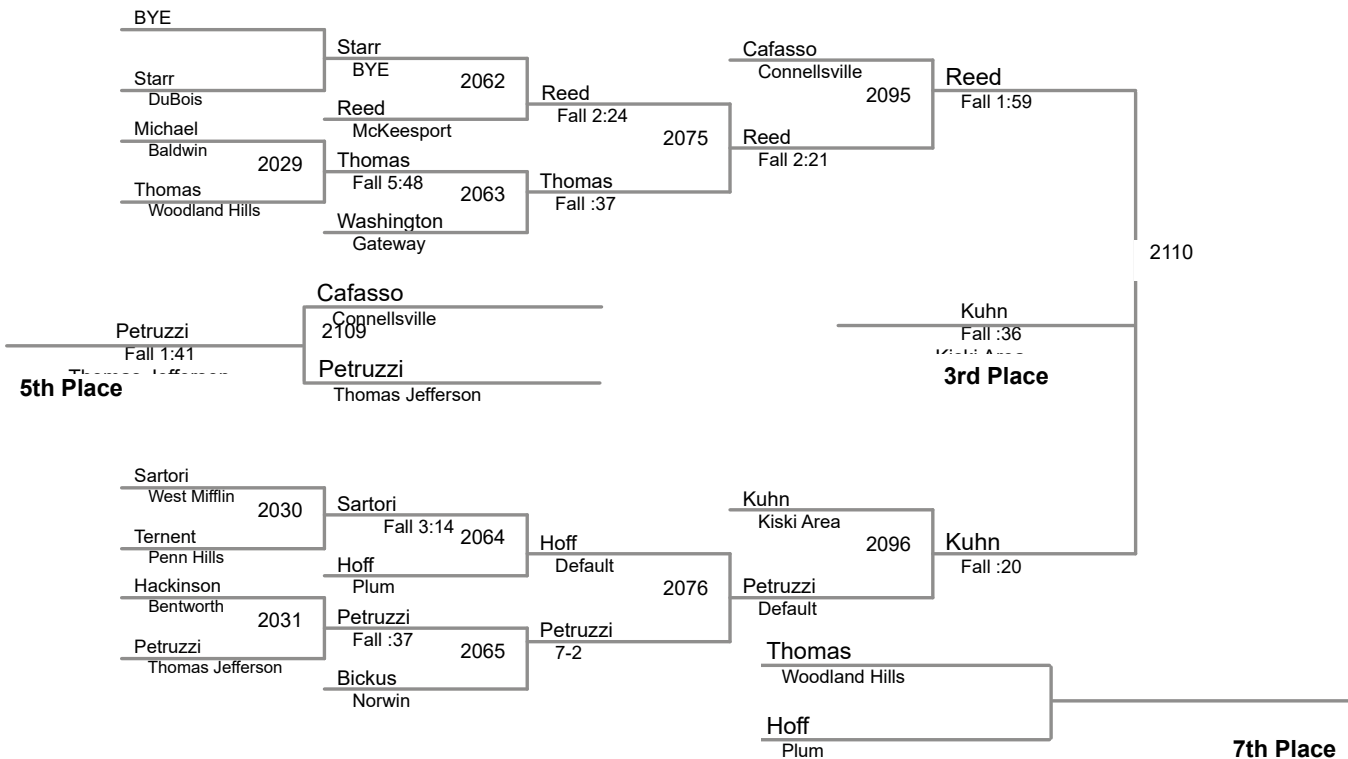

182 Lbs

(1) Tyler Worthing Kiski Area

2015 Eastern Invitational
December 4-5, 2015

195 Lbs

2015 Eastern Invitational
December 4-5, 2015

220 Lbs

285 Lbs

(1) Louie Mauro Connellsville