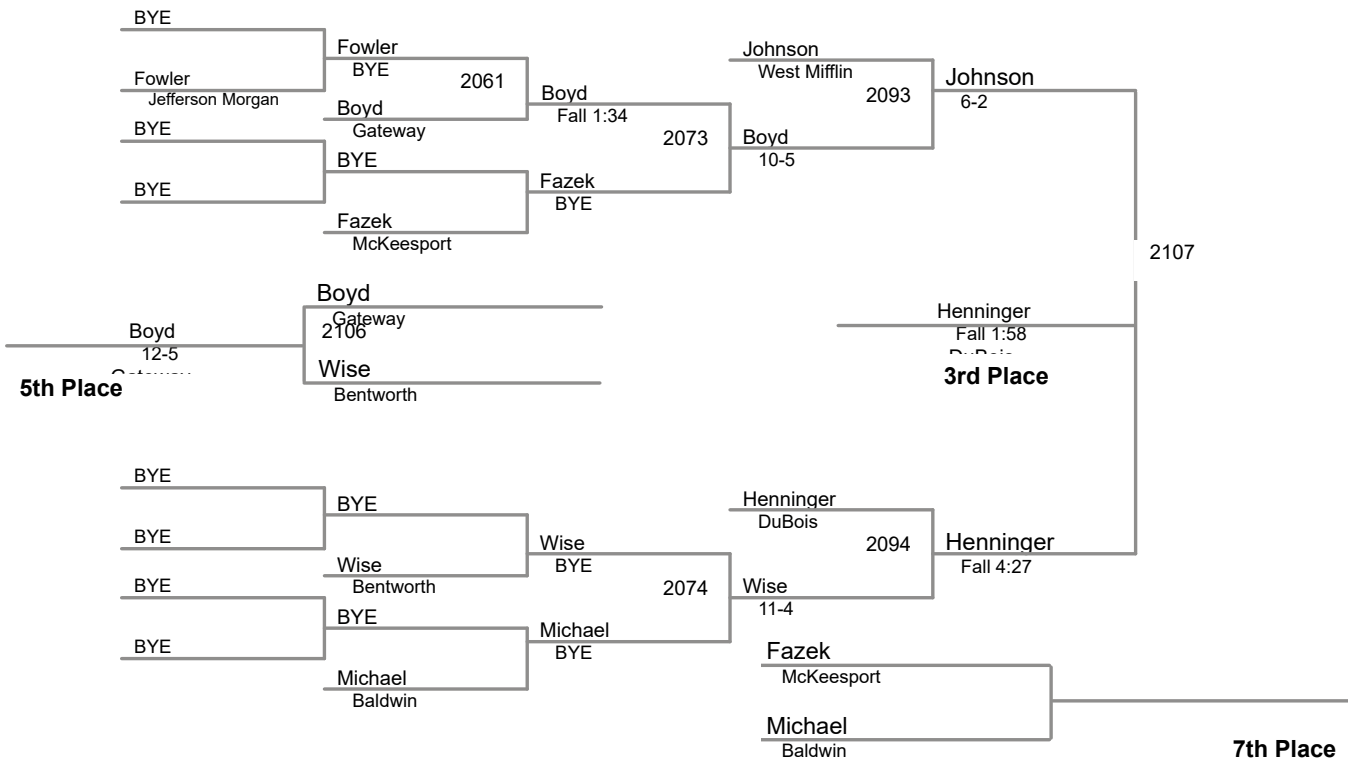

2015 Eastern Invitational
December 4-5, 2015

106 Lbs

113 Lbs

120 Lbs

(1) Gavin Teasdale Jefferson Morgan

(1) Matt Siszka Kiski Area

(1) Jake Hinkston North Allegheny

2015 Eastern Invitational
December 4-5, 2015

145 Lbs

152 Lbs

2015 Eastern Invitational
December 4-5, 2015

160 Lbs

2015 Eastern Invitational
December 4-5, 2015

170 Lbs

(1) Nino Bonaccorsi Bethel Park

(2) Matt McGillick Penn Trafford

182 Lbs

(1) Tyler Worthing Kiski Area

2015 Eastern Invitational
December 4-5, 2015

195 Lbs

2015 Eastern Invitational
December 4-5, 2015

220 Lbs

285 Lbs

(1) Louie Mauro Connellsville