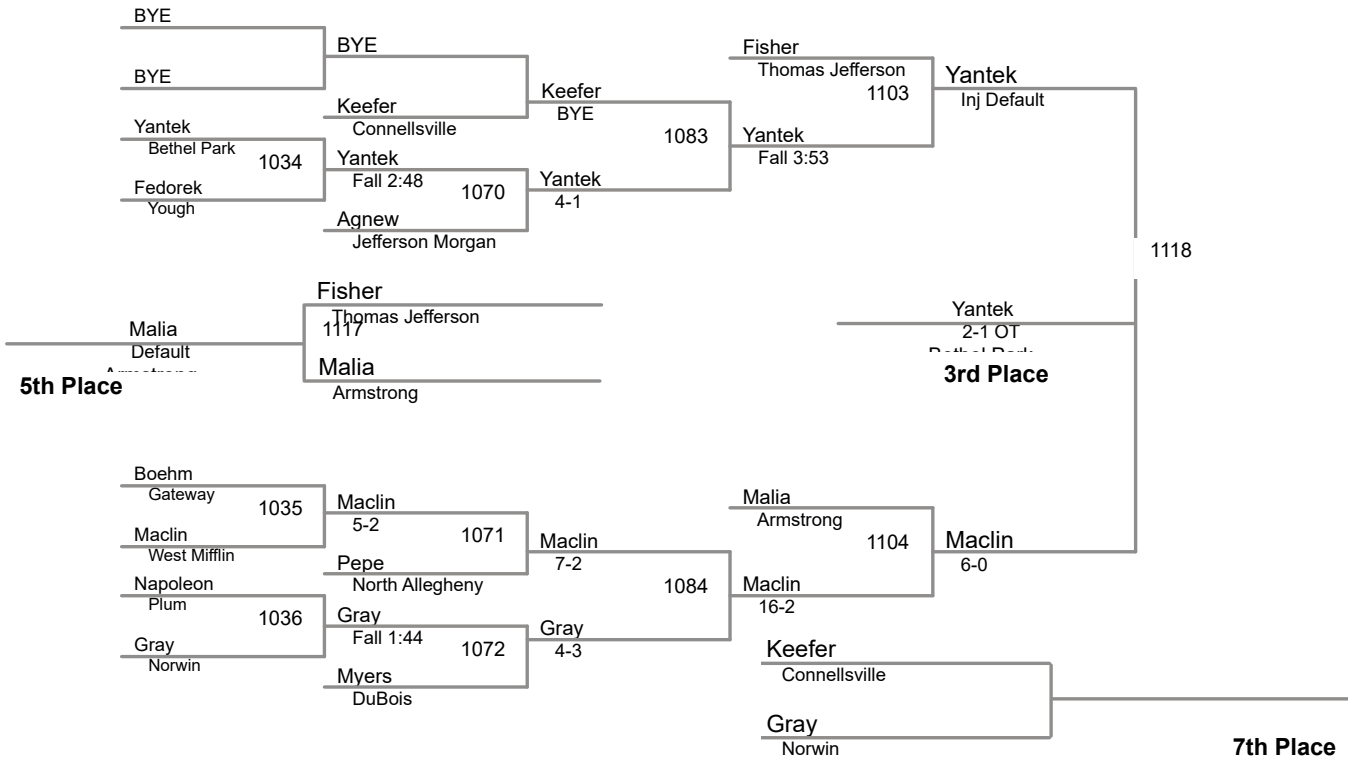

2015 Eastern Invitational
December 4-5, 2015

106 Lbs

113 Lbs

120 Lbs

(1) Gavin Teasdale Jefferson Morgan

(1) Matt Siszka Kiski Area

(1) Jake Hinkston North Allegheny

2015 Eastern Invitational
December 4-5, 2015

182 Lbs

(1) Tyler Worthing Kiski Area

2015 Eastern Invitational
December 4-5, 2015

195 Lbs

2015 Eastern Invitational
December 4-5, 2015

220 Lbs

285 Lbs

(1) Louie Mauro Connellsville