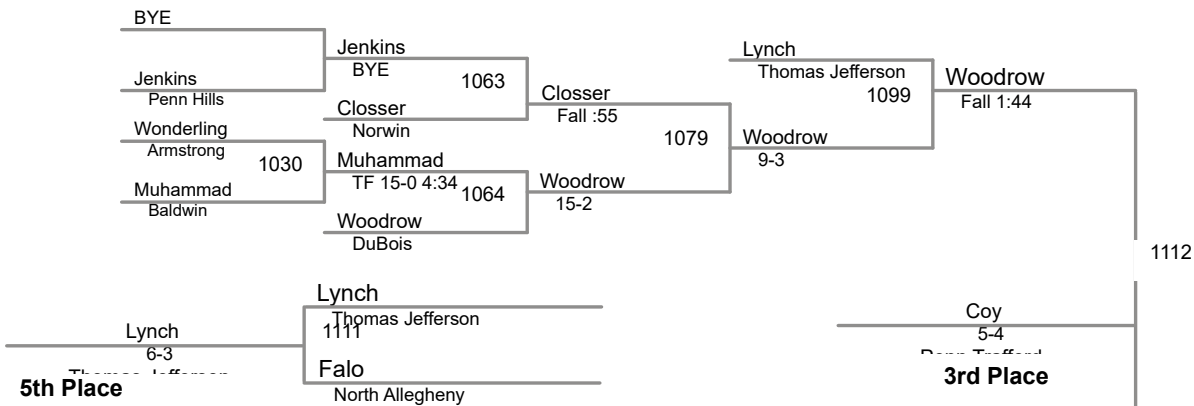

2015 Eastern Area Invitational Final Team Results

1	226	Kiski Area	-	-	
2	208.5	North Allegheny	-	-	-
3	138.5	Norwin	-	-	
4	136.5	Penn Trafford	-	-	
5	130	West Mifflin	-	-	
6	105.5	DuBois	-	-	
7	105	Plum	-	-	
8	96	Bethel Park	-	-	
9	90	Valley	-	-	
10	85	Connellsville	-	-	
11	83.5	Thomas Jefferson	-	-	-
12	72.5	Jefferson Morgan	-	-	-
13	70	Armstrong	-	-	
14	59	McKeesport	-	-	
15	54	Bentworth	-	-	
16	39.5	Baldwin	-	-	
17	36	Penn Hills	-	-	
18	28	Gateway	-	-	
19	11	Yough	-	-	
20	9	Blackhawk	-	-	
21	8	Woodland Hills	-	-	-

2015 Eastern Invitational
December 4-5, 2015

106 Lbs

113 Lbs

120 Lbs

(1) Gavin Teasdale Jefferson Morgan

(1) Matt Siszka Kiski Area

(1) Jake Hinkston North Allegheny

2015 Eastern Invitational
December 4-5, 2015

182 Lbs

(1) Tyler Worthing Kiski Area

2015 Eastern Invitational
December 4-5, 2015

195 Lbs

2015 Eastern Invitational
December 4-5, 2015

220 Lbs

285 Lbs

(1) Louie Mauro Connellsville