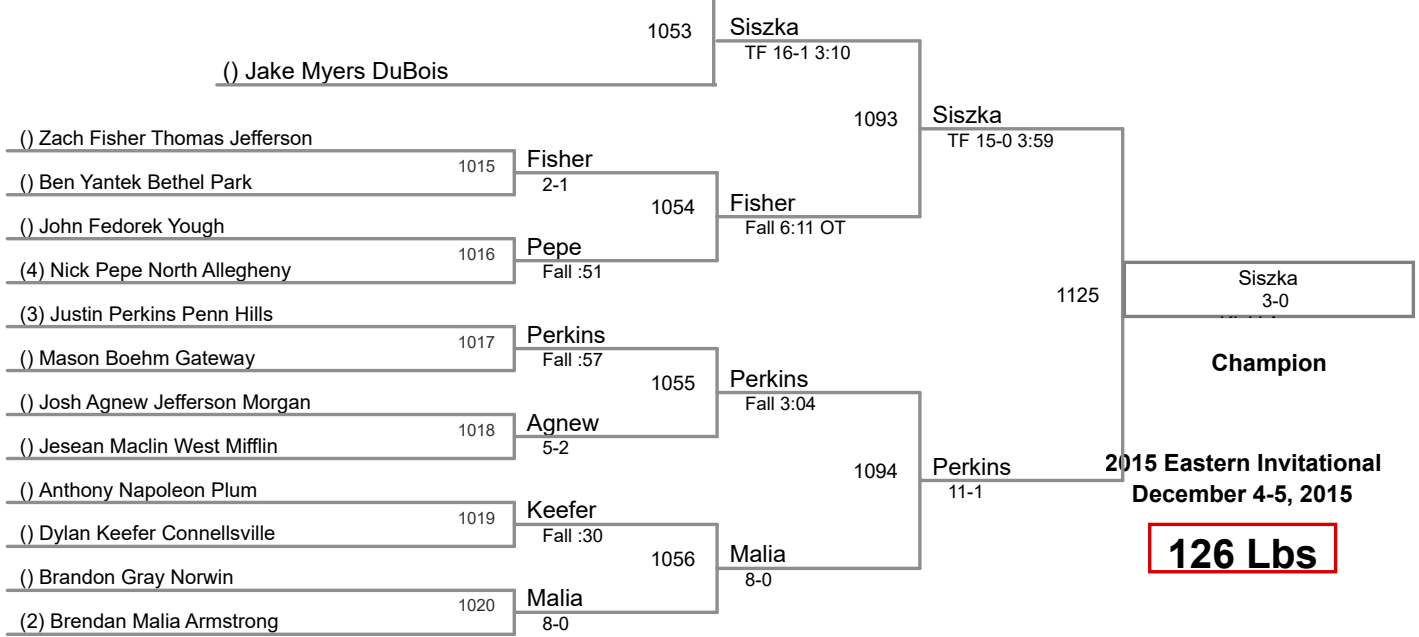

2015 Eastern Invitational
December 4-5, 2015

106 Lbs

113 Lbs

120 Lbs

(1) Gavin Teasdale Jefferson Morgan

(1) Matt Siszka Kiski Area

(1) Jake Hinkston North Allegheny

2015 Eastern Invitational
December 4-5, 2015

145 Lbs

152 Lbs

2015 Eastern Invitational
December 4-5, 2015

160 Lbs

2015 Eastern Invitational
December 4-5, 2015

170 Lbs

(1) Nino Bonaccorsi Bethel Park

(2) Matt McGillick Penn Trafford

182 Lbs

(1) Tyler Worthing Kiski Area

2015 Eastern Invitational
December 4-5, 2015

195 Lbs

2015 Eastern Invitational
December 4-5, 2015

220 Lbs

285 Lbs

(1) Louie Mauro Connellsville