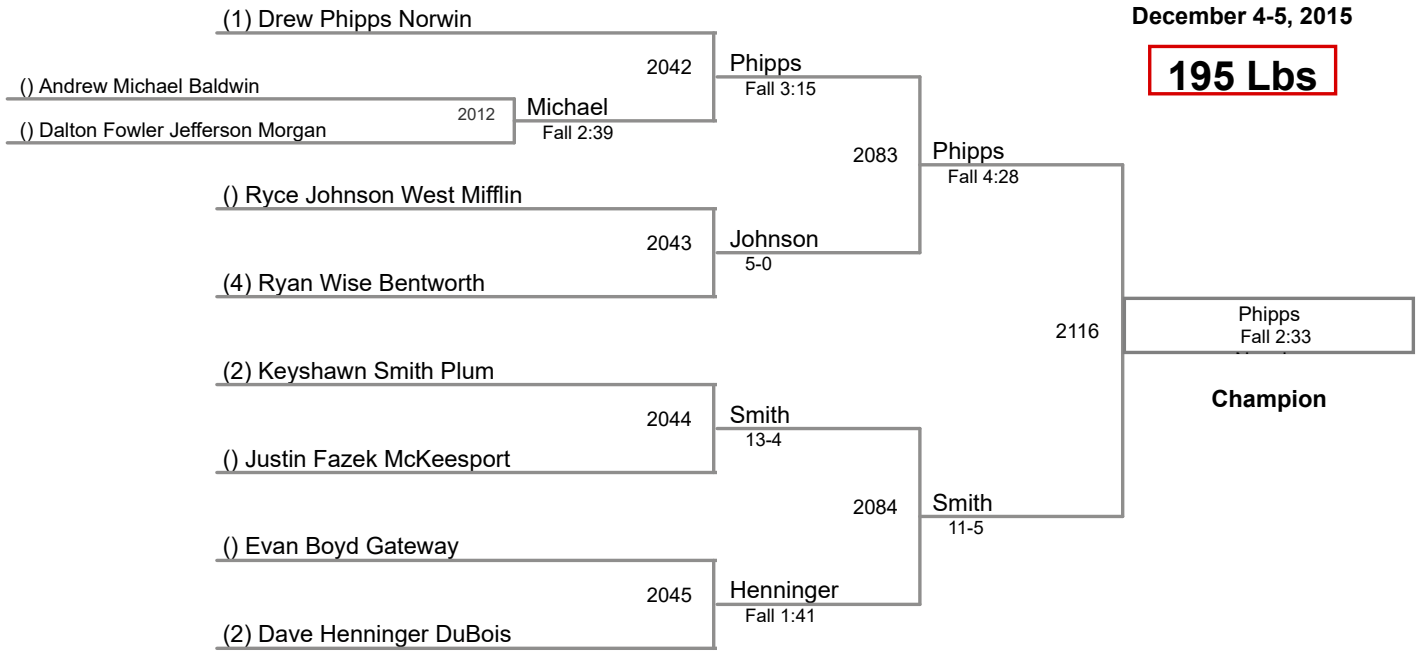

145 Lbs

152 Lbs

2015 Eastern Invitational
December 4-5, 2015

160 Lbs

2015 Eastern Invitational
December 4-5, 2015

170 Lbs

(1) Nino Bonaccorsi Bethel Park

(2) Matt McGillick Penn Trafford

182 Lbs

(1) Tyler Worthing Kiski Area

2015 Eastern Invitational
December 4-5, 2015

195 Lbs

2015 Eastern Invitational
December 4-5, 2015

220 Lbs

285 Lbs

(1) Louie Mauro Connellsville