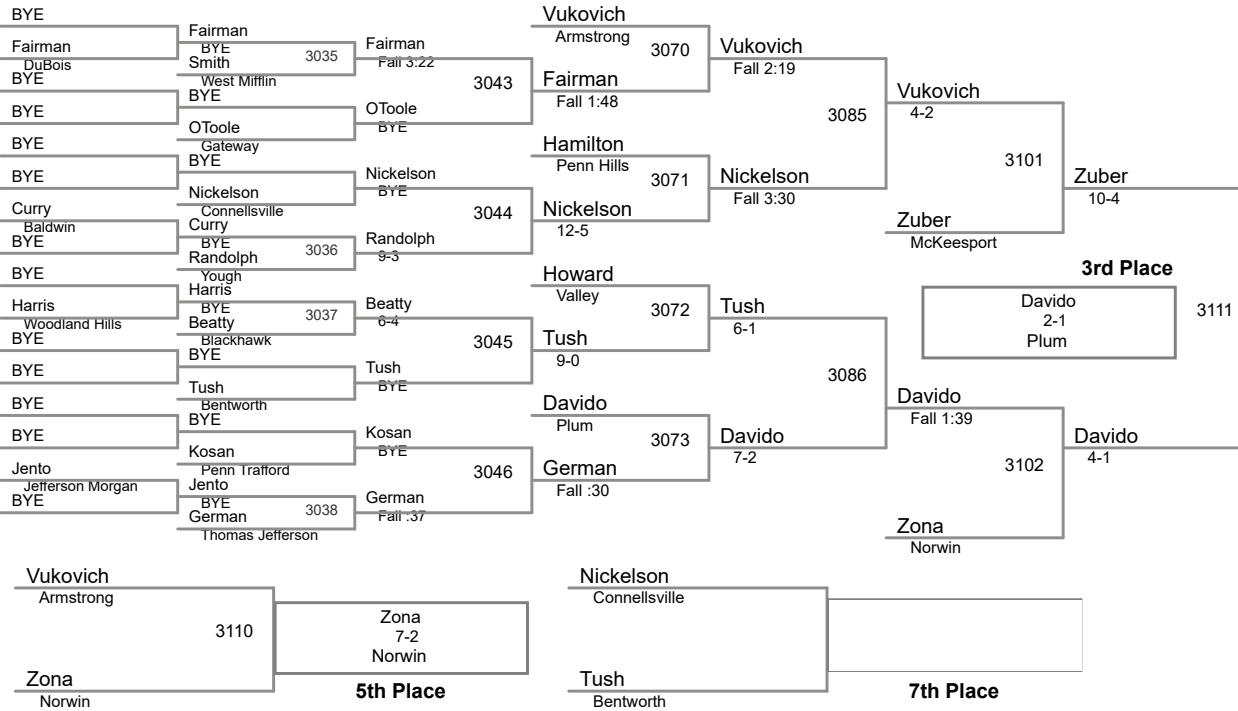

2015 Eastern Area Invitational Final Team Results

1	226	Kiski Area	-	-	
2	208.5	North Allegheny	-	-	-
3	138.5	Norwin	-	-	
4	136.5	Penn Trafford	-	-	
5	130	West Mifflin	-	-	
6	105.5	DuBois	-	-	
7	105	Plum	-	-	
8	96	Bethel Park	-	-	
9	90	Valley	-	-	
10	85	Connellsville	-	-	
11	83.5	Thomas Jefferson	-	-	-
12	72.5	Jefferson Morgan	-	-	-
13	70	Armstrong	-	-	
14	59	McKeesport	-	-	
15	54	Bentworth	-	-	
16	39.5	Baldwin	-	-	
17	36	Penn Hills	-	-	
18	28	Gateway	-	-	
19	11	Yough	-	-	
20	9	Blackhawk	-	-	
21	8	Woodland Hills	-	-	-

2015 Eastern Invitational
December 4-5, 2015

106 Lbs

113 Lbs

120 Lbs

(1) Gavin Teasdale Jefferson Morgan

(1) Matt Siszka Kiski Area

(1) Jake Hinkston North Allegheny

2015 Eastern Invitational
December 4-5, 2015

182 Lbs

(1) Tyler Worthing Kiski Area

2015 Eastern Invitational
December 4-5, 2015

195 Lbs

2015 Eastern Invitational
December 4-5, 2015

220 Lbs

285 Lbs

(1) Louie Mauro Connellsville