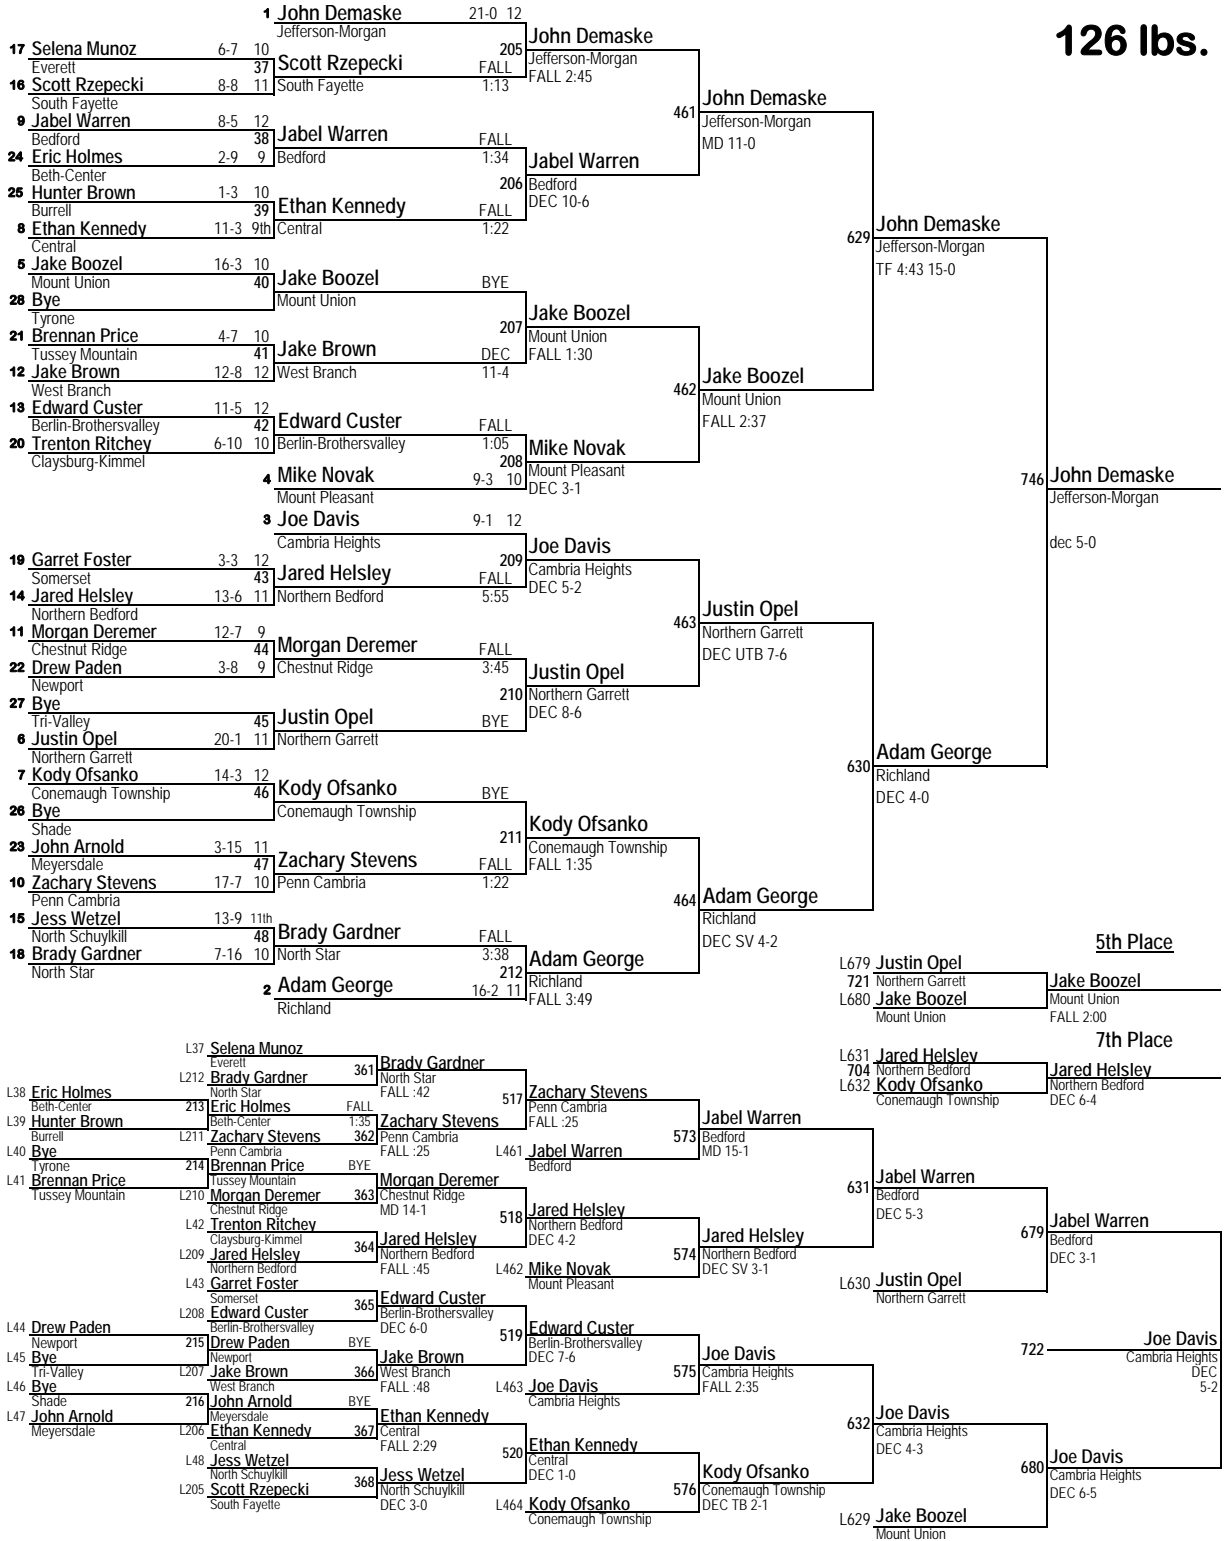

2014 Thomas Subaru Wrestling Tournament

126 lbs.