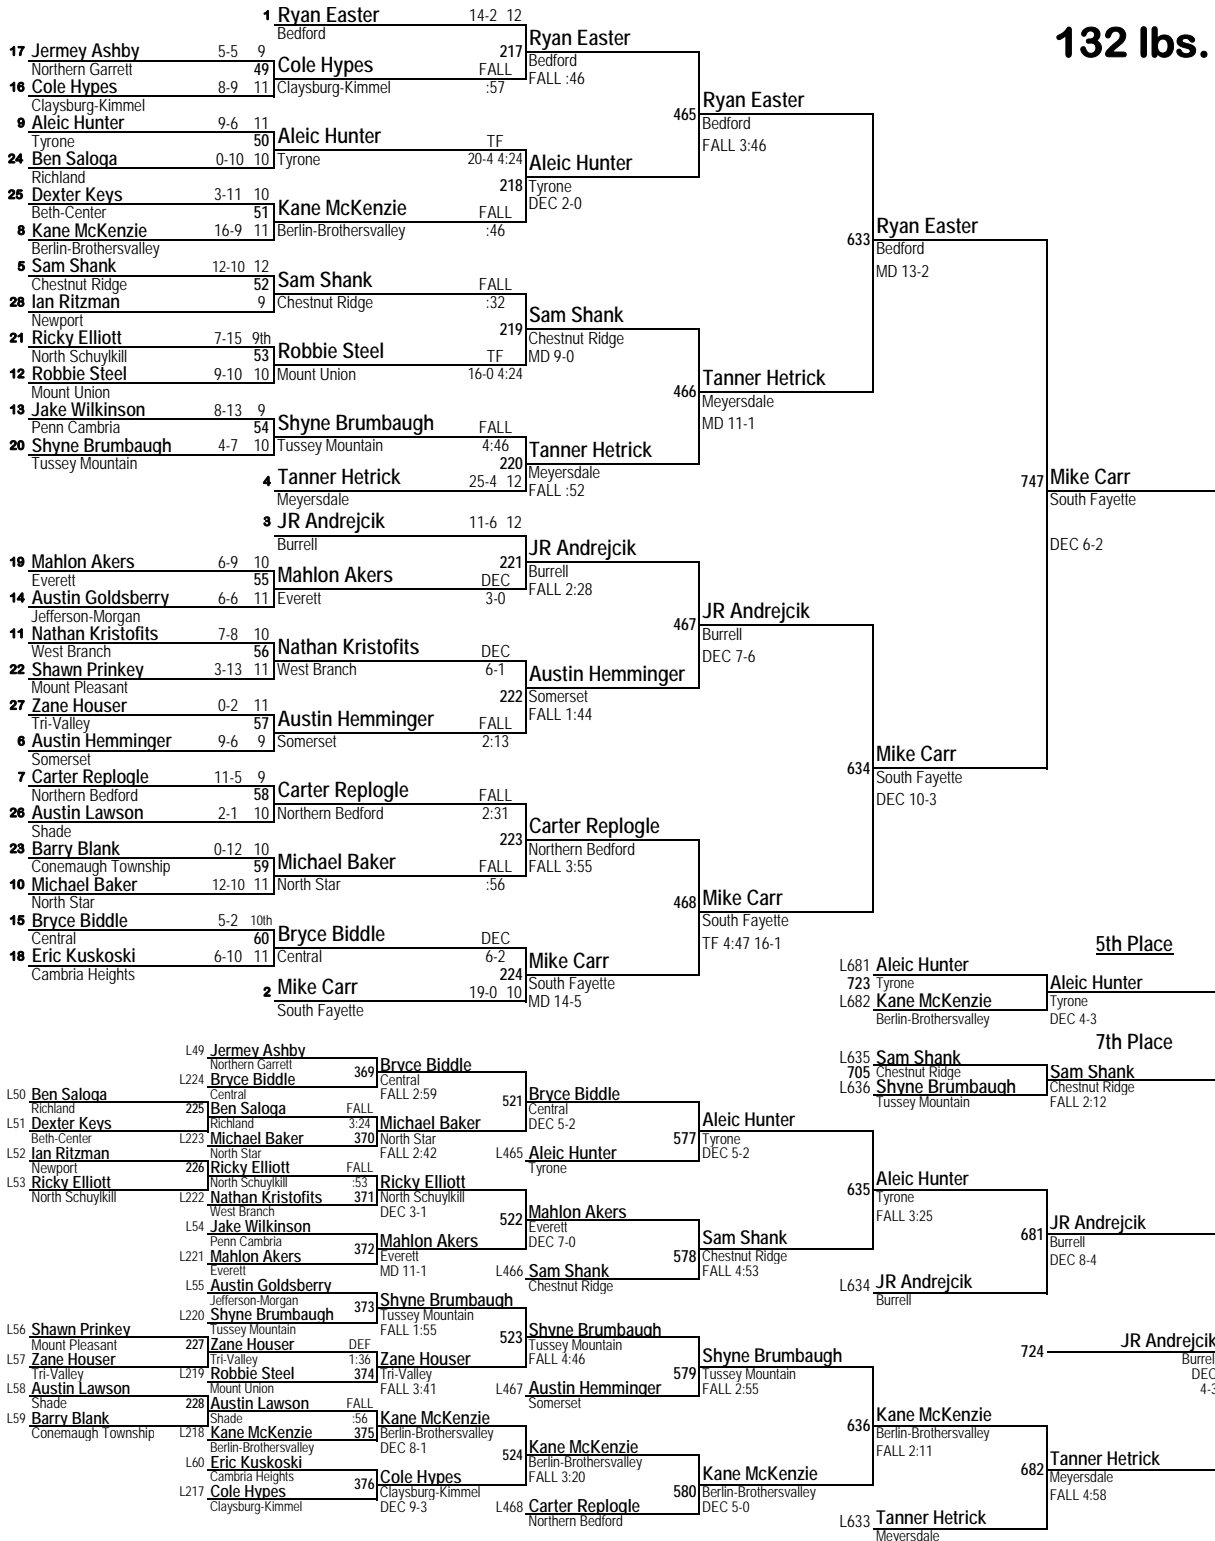

2014 Thomas Subaru Wrestling Tournament

132 lbs.