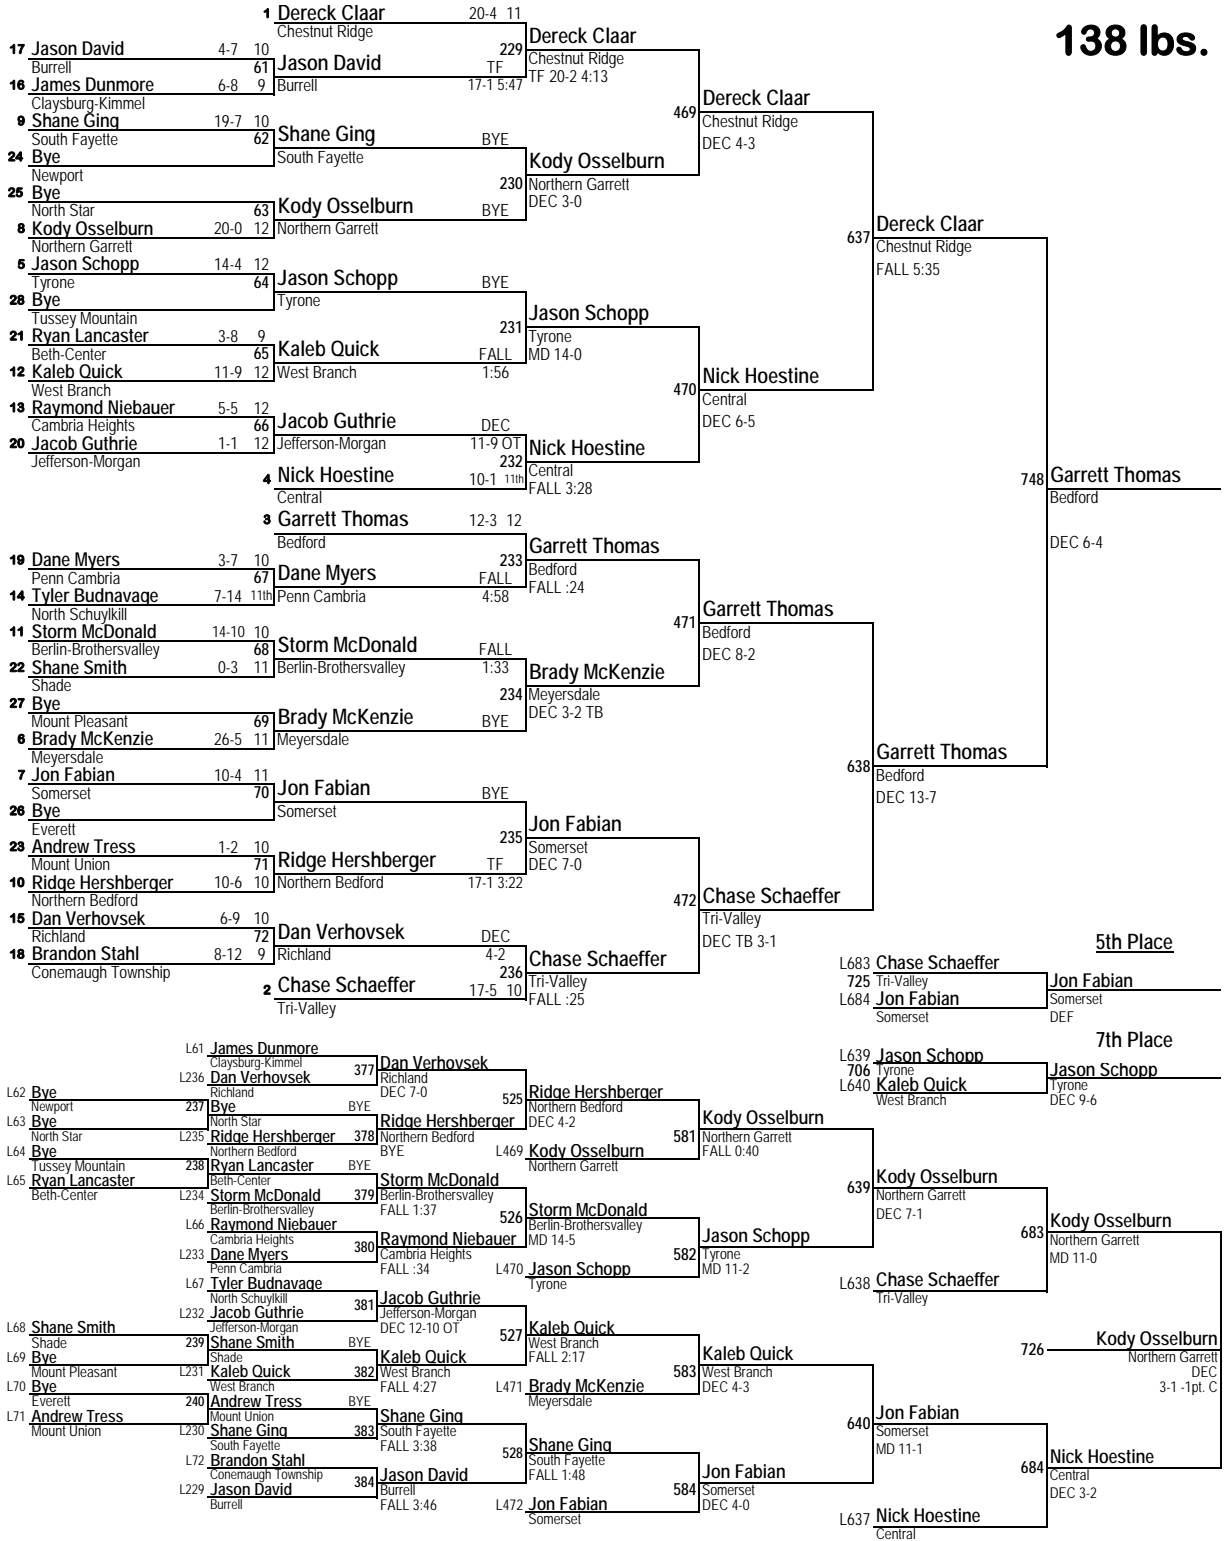

2014 Thomas Subaru Wrestling Tournament

138 lbs.