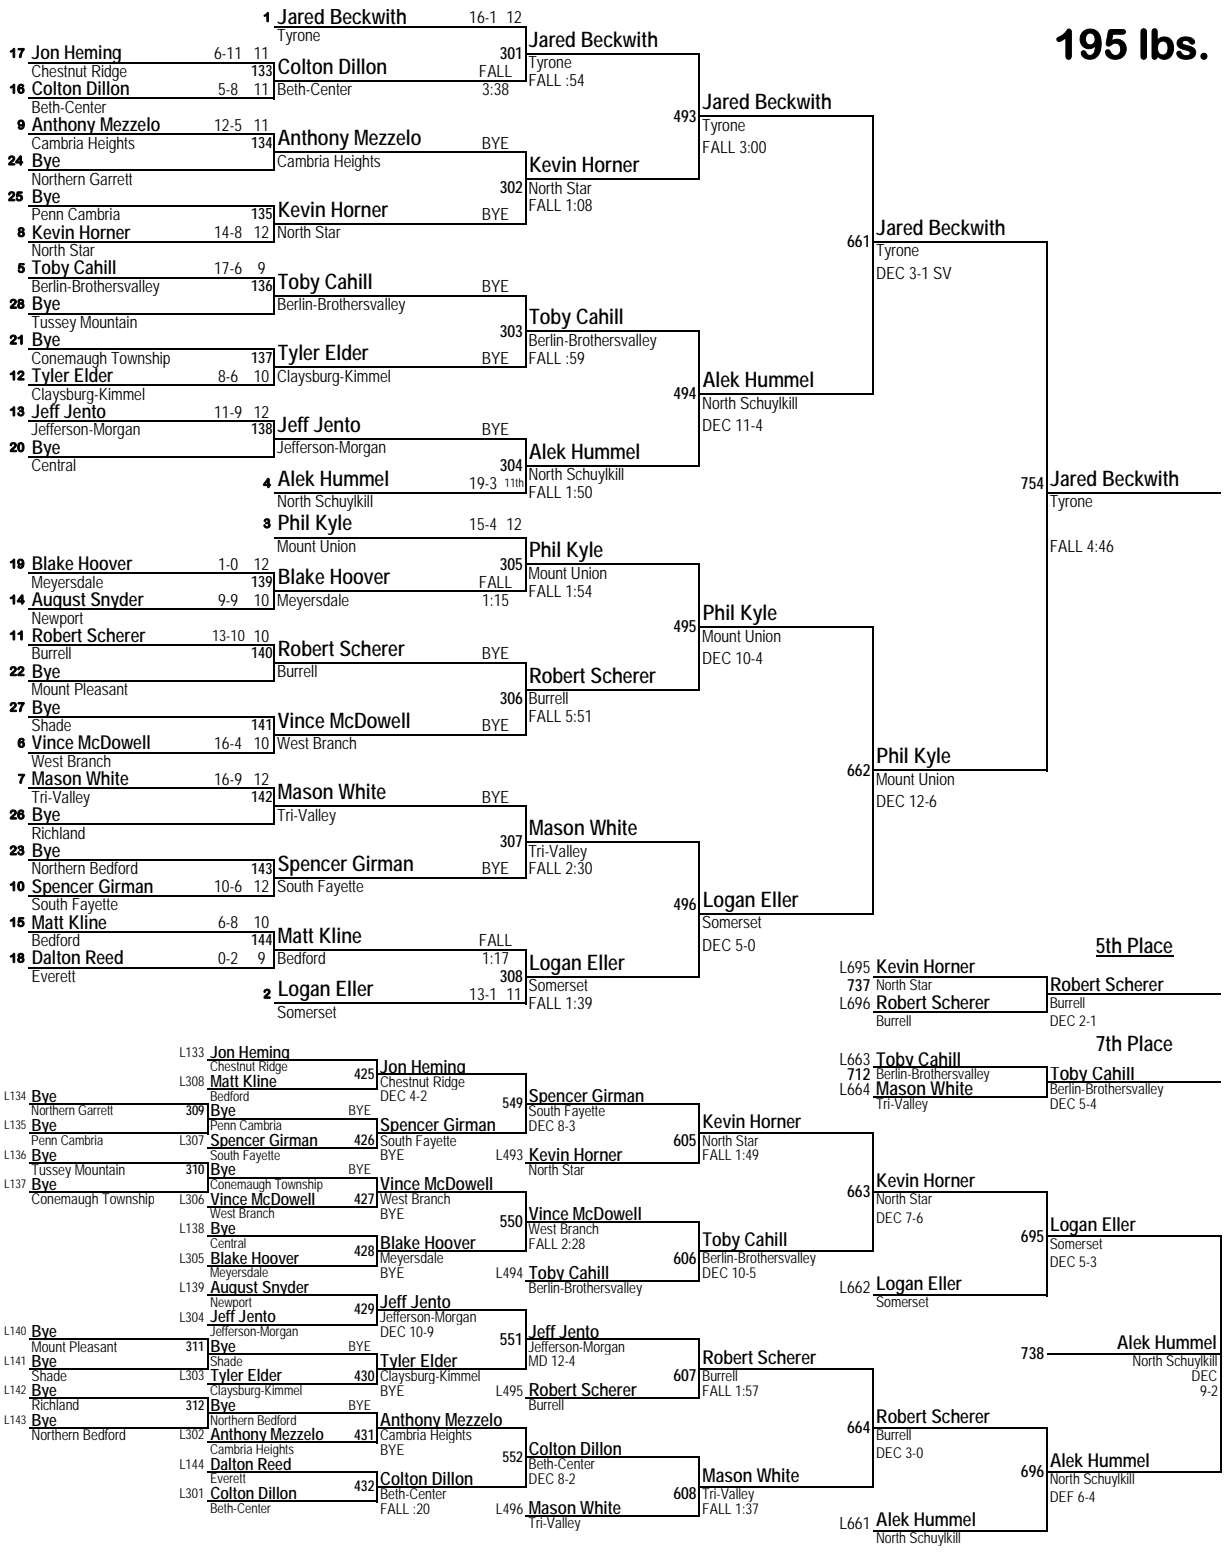

2014 Thomas Subaru Wrestling Tournament

195 lbs.