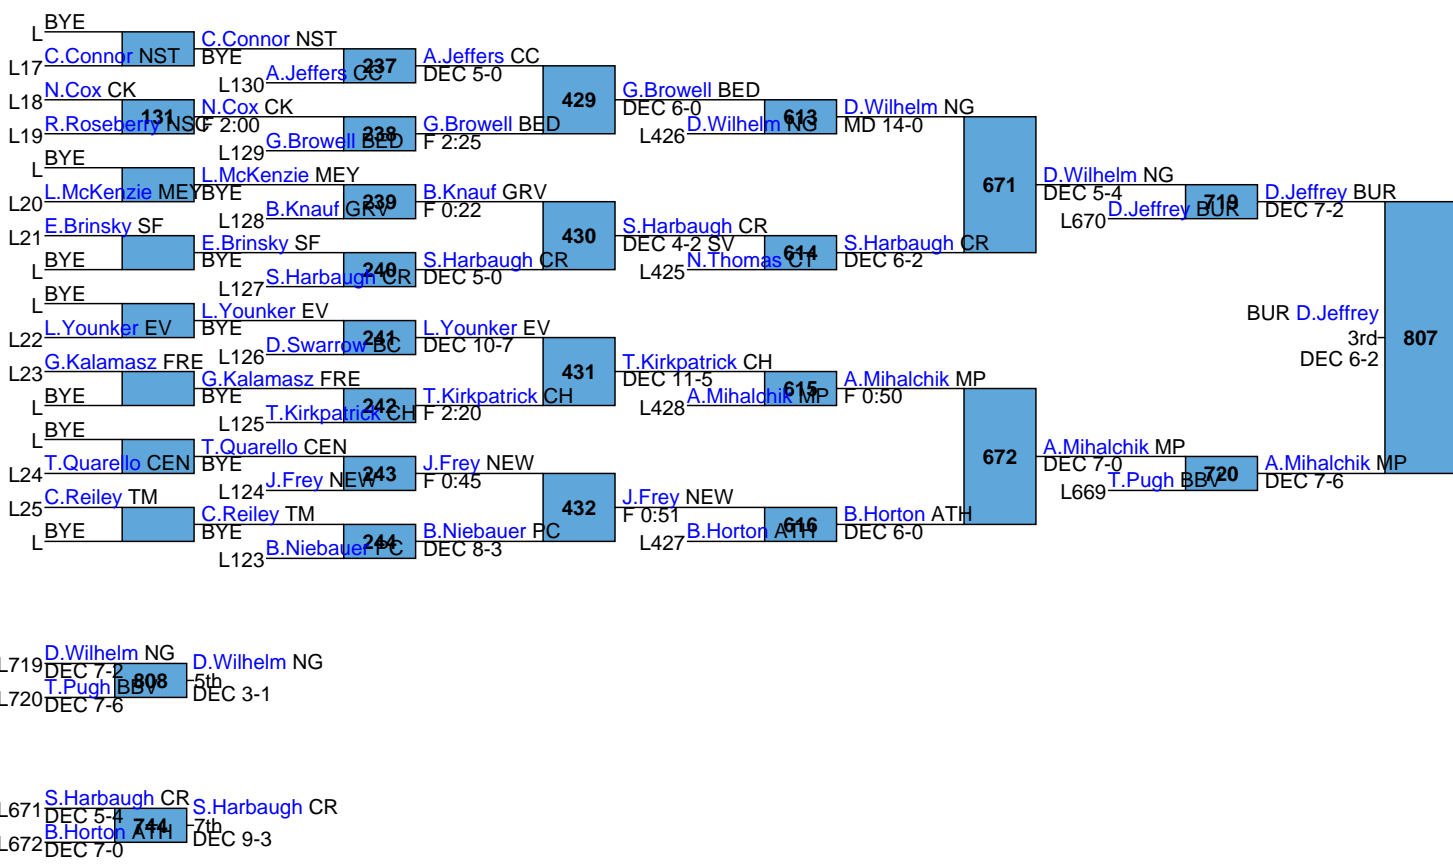

Scoring Gr	Rank	Team	Points	CH	CONS	1	2	3
HIGH SCH		1 Chestnut R	212				3	
HIGH SCH		2 Athens	158				2	3
HIGH SCH		3 Freedom	142				1	
HIGH SCH		3 Newport	142					2
HIGH SCH		5 Burrell	135.5				1	
HIGH SCH		6 Everett	122.5				1	2
HIGH SCH		7 Greenville	116					1
HIGH SCH		8 Central Car	108				1	
HIGH SCH		8 Mount Unio	108				2	
HIGH SCH		10 Central	102					1
HIGH SCH		11 North Schu	94				1	1
HIGH SCH		12 North Star	87.5					1
HIGH SCH		13 Somerset	83					1
HIGH SCH		14 Bedford	79.5					
HIGH SCH		15 Berlin-Brot	78					1
HIGH SCH		16 Penn Camk	73.5					1
HIGH SCH		17 Beth-Cente	73				1	
HIGH SCH		18 Cambria He	72					1
HIGH SCH		19 South Faye	71					1
HIGH SCH		20 Northern G	69					
HIGH SCH		21 Tri Valley	66					1
HIGH SCH		22 Meyersdale	63.5					
HIGH SCH		23 Mount Plea	60					
HIGH SCH		24 Northern Be	58					1
HIGH SCH		25 Jefferson-M	54				1	
HIGH SCH		26 Claysburg-I	32					
HIGH SCH		27 Conemaugl	18					
HIGH SCH		28 Tussey Mo	8					

L713 MD 13-0  
L714 F 4:08  
C.Lee BBV  
C.Holderbaum CR  
F 2:27

L659 F 2:20  
L660 MD 10-2  
D.George MP  
D.Talley SOM  
7th  
DEC 7-1

L717 S.Yutzy NG DEC 2-1  
L718 E.Brennan EV DEC 6-2

L667 C.Brown CR DEC 6-0  
L668 C.Proudfit PC DEC 4-3

L721 **B. Swab** CEN (MD 19-6)  
 L722 **A. Washic** CC (5th DEC 1-0 UTB DEC 5-2)

L675 **A. Miscovich** MP (DEC 6-5)  
 L676 **J. Agnew** JM (7th F 2:52 DEC 8-1)

L729 M FOR  
L730 DEC 5-3

J. Alexander NSC  
T. Krause SOM  
5th FOR