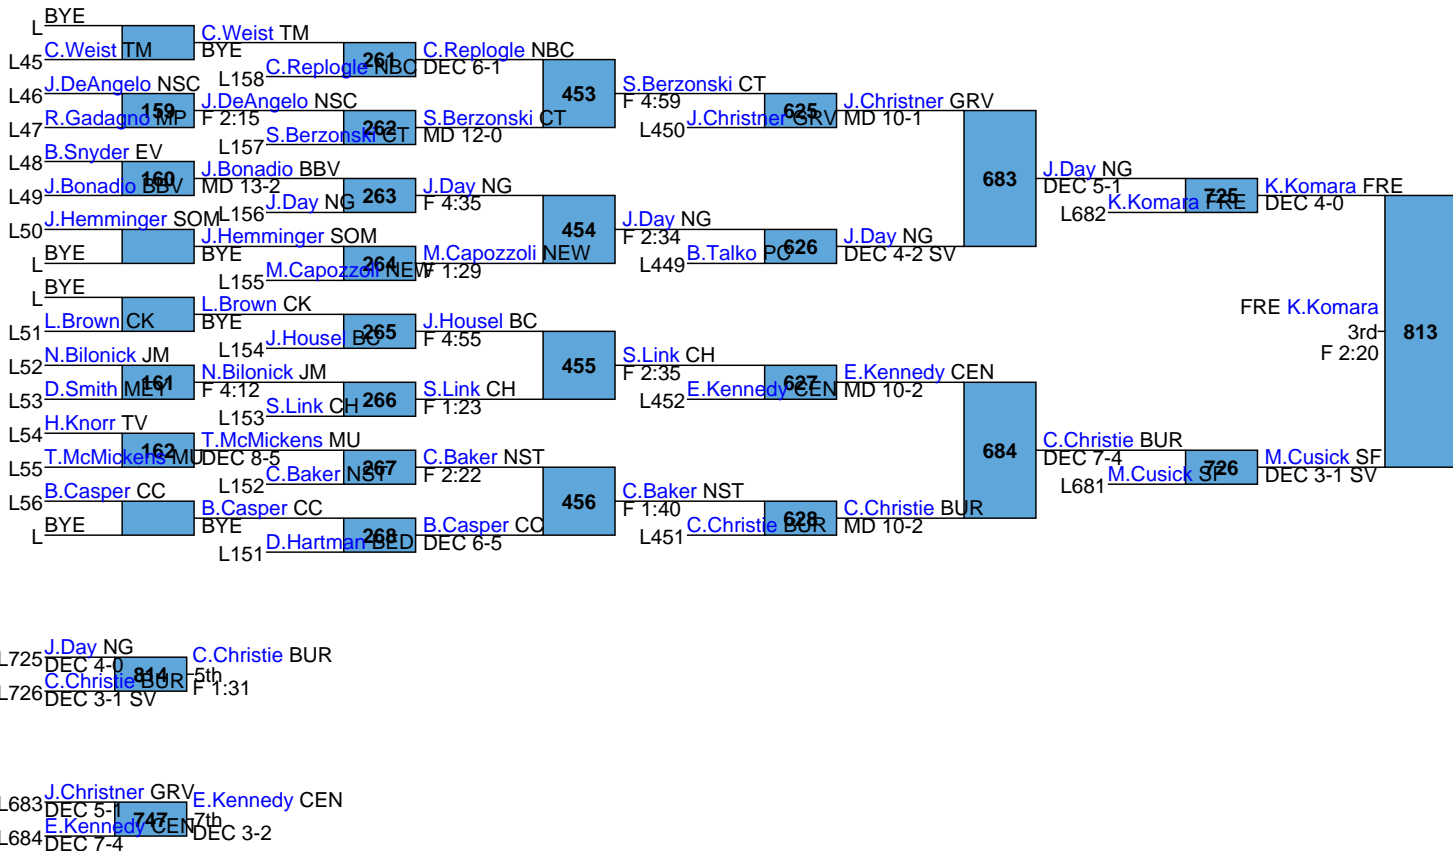

Scoring Gr	Rank	Team	Points	CH	CONS	1	2	3
HIGH SCH		1 Chestnut R	212				3	
HIGH SCH		2 Athens	158				2	3
HIGH SCH		3 Freedom	142				1	
HIGH SCH		3 Newport	142					2
HIGH SCH		5 Burrell	135.5				1	
HIGH SCH		6 Everett	122.5				1	2
HIGH SCH		7 Greenville	116					1
HIGH SCH		8 Central Car	108				1	
HIGH SCH		8 Mount Unio	108				2	
HIGH SCH		10 Central	102					1
HIGH SCH		11 North Schu	94				1	1
HIGH SCH		12 North Star	87.5					1
HIGH SCH		13 Somerset	83					1
HIGH SCH		14 Bedford	79.5					
HIGH SCH		15 Berlin-Brot	78					1
HIGH SCH		16 Penn Camk	73.5					1
HIGH SCH		17 Beth-Cente	73				1	
HIGH SCH		18 Cambria He	72					1
HIGH SCH		19 South Faye	71					1
HIGH SCH		20 Northern G	69					
HIGH SCH		21 Tri Valley	66					1
HIGH SCH		22 Meyersdale	63.5					
HIGH SCH		23 Mount Plea	60					
HIGH SCH		24 Northern Be	58					1
HIGH SCH		25 Jefferson-M	54				1	
HIGH SCH		26 Claysburg-I	32					
HIGH SCH		27 Conemaugl	18					
HIGH SCH		28 Tussey Mo	8					

L713 MD 13-0  
L714 F 4:08  
C.Lee BBV  
C.Holderbaum CR  
F 2:27

L659 F 2:20  
L660 MD 10-2  
D.George MP  
D.Talley SOM  
7th  
DEC 7-1

L717 S.Yutzy NG DEC 2-1  
L718 E.Brennan EV DEC 6-2

L667 C.Brown CR DEC 6-0  
L668 C.Proudfit PC DEC 4-3

L721 **B. Swab** CEN (MD 19-6)  
 L722 **A. Washic** CC (5th DEC 1-0 UTB DEC 5-2)

L675 **A. Miscovich** MP (DEC 6-5)  
 L676 **J. Agnew** JM (7th F 2:52 DEC 8-1)

L729 M FOR  
L730 DEC 5-3

J. Alexander NSC  
T. Krause SOM  
5th FOR

L691 F 0:48  
L692 DEC 5-3

B. Gentile GRV  
A. Mele BUR  
7th DEC 7-1

L737 B. Greise BED D. Harvey MEY  
DEC 8-8  
L738 D. Harvey MEY MD 16-4  
F 2:46

L707 J. Croft CC J. Croft CC  
DEC 10-5  
L708 R. Brick NG R. Brick NG  
DEC 3-0