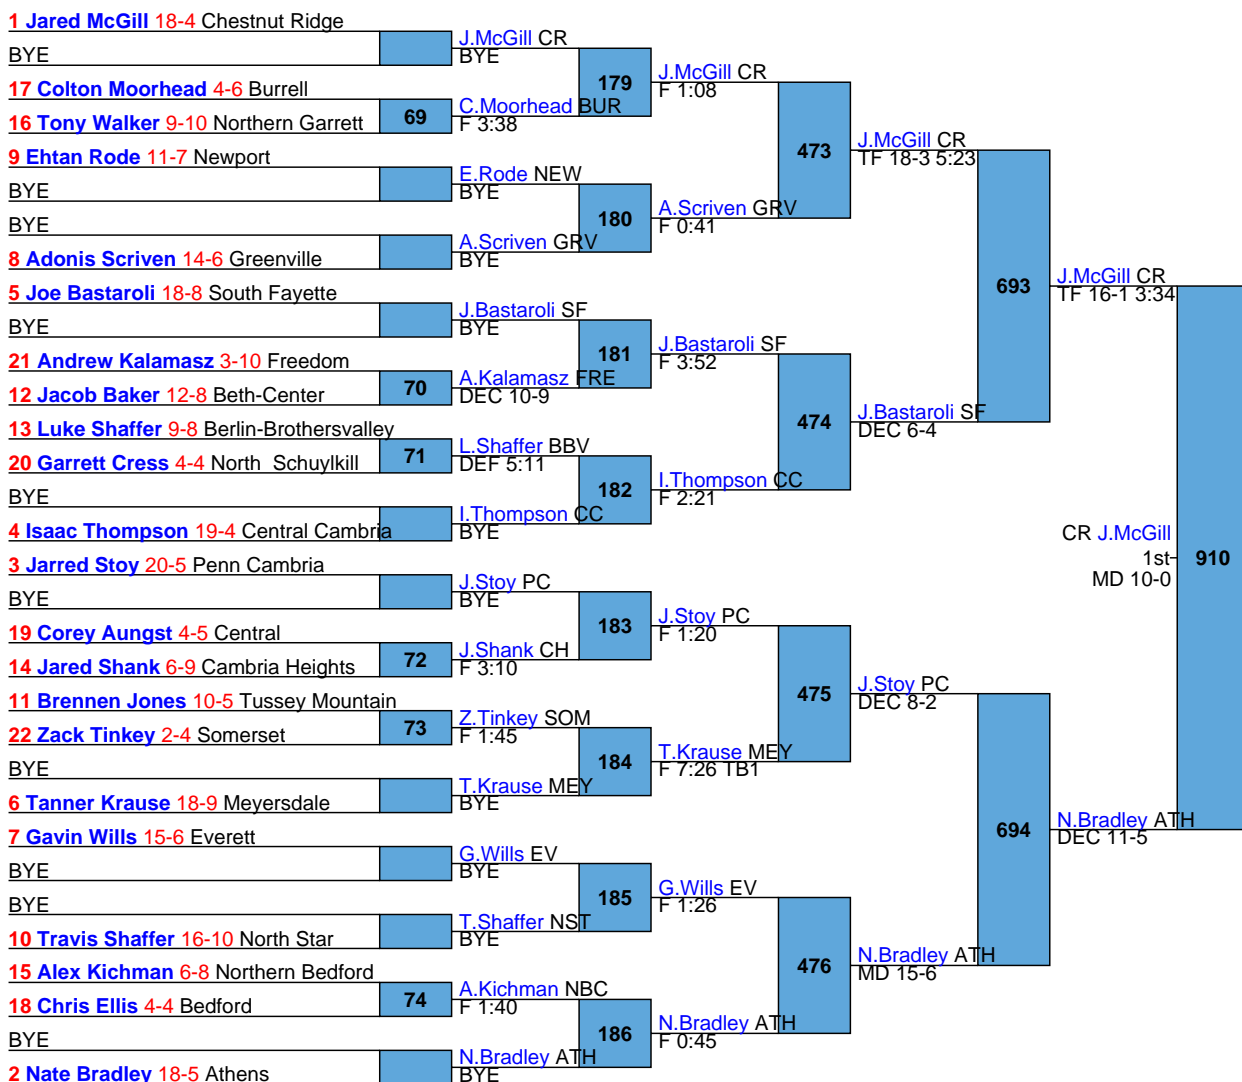

Scoring Gr	Rank	Team	Points	CH	CONS	1	2	3
HIGH SCH		1 Chestnut R	212				3	
HIGH SCH		2 Athens	158				2	3
HIGH SCH		3 Freedom	142				1	
HIGH SCH		3 Newport	142					2
HIGH SCH		5 Burrell	135.5				1	
HIGH SCH		6 Everett	122.5				1	2
HIGH SCH		7 Greenville	116					1
HIGH SCH		8 Central Car	108				1	
HIGH SCH		8 Mount Unio	108				2	
HIGH SCH		10 Central	102					1
HIGH SCH		11 North Schu	94				1	1
HIGH SCH		12 North Star	87.5					1
HIGH SCH		13 Somerset	83					1
HIGH SCH		14 Bedford	79.5					
HIGH SCH		15 Berlin-Brot	78					1
HIGH SCH		16 Penn Camk	73.5					1
HIGH SCH		17 Beth-Cente	73				1	
HIGH SCH		18 Cambria He	72					1
HIGH SCH		19 South Faye	71					1
HIGH SCH		20 Northern G	69					
HIGH SCH		21 Tri Valley	66					1
HIGH SCH		22 Meyersdale	63.5					
HIGH SCH		23 Mount Plea	60					
HIGH SCH		24 Northern Be	58					1
HIGH SCH		25 Jefferson-M	54				1	
HIGH SCH		26 Claysburg-I	32					
HIGH SCH		27 Conemaugl	18					
HIGH SCH		28 Tussey Mo	8					

L713 MD 13-0  
L714 F 4:08  
C.Lee BBV  
C.Holderbaum CR  
F 2:27

L659 F 2:20  
L660 MD 10-2  
D.George MP  
D.Talley SOM  
7th  
DEC 7-1

L717 S.Yutzy NG DEC 2-1  
L718 E.Brennan EV DEC 6-2

L667 C.Brown CR DEC 6-0  
L668 C.Proudfit PC DEC 4-3

L721 **B. Swab** CEN (MD 19-6)  
 L722 **A. Washic** CC (5th DEC 1-0 UTB DEC 5-2)

L675 **A. Miscovich** MP (DEC 6-5)  
 L676 **J. Agnew** JM (7th F 2:52 DEC 8-1)

L729 M FOR  
L730 DEC 5-3

J. Alexander NSC  
T. Krause SOM  
5th FOR

L691 F 0:48  
L692 DEC 5-3

B. Gentile GRV  
A. Mele BUR  
7th DEC 7-1

L737 B. Greise BED D. Harvey MEY  
DEC 8-8  
L738 D. Harvey MEY MD 16-4  
F 2:46

L707 J. Croft CC J. Croft CC  
DEC 10-5  
L708 R. Brick NG R. Brick NG  
DEC 3-0