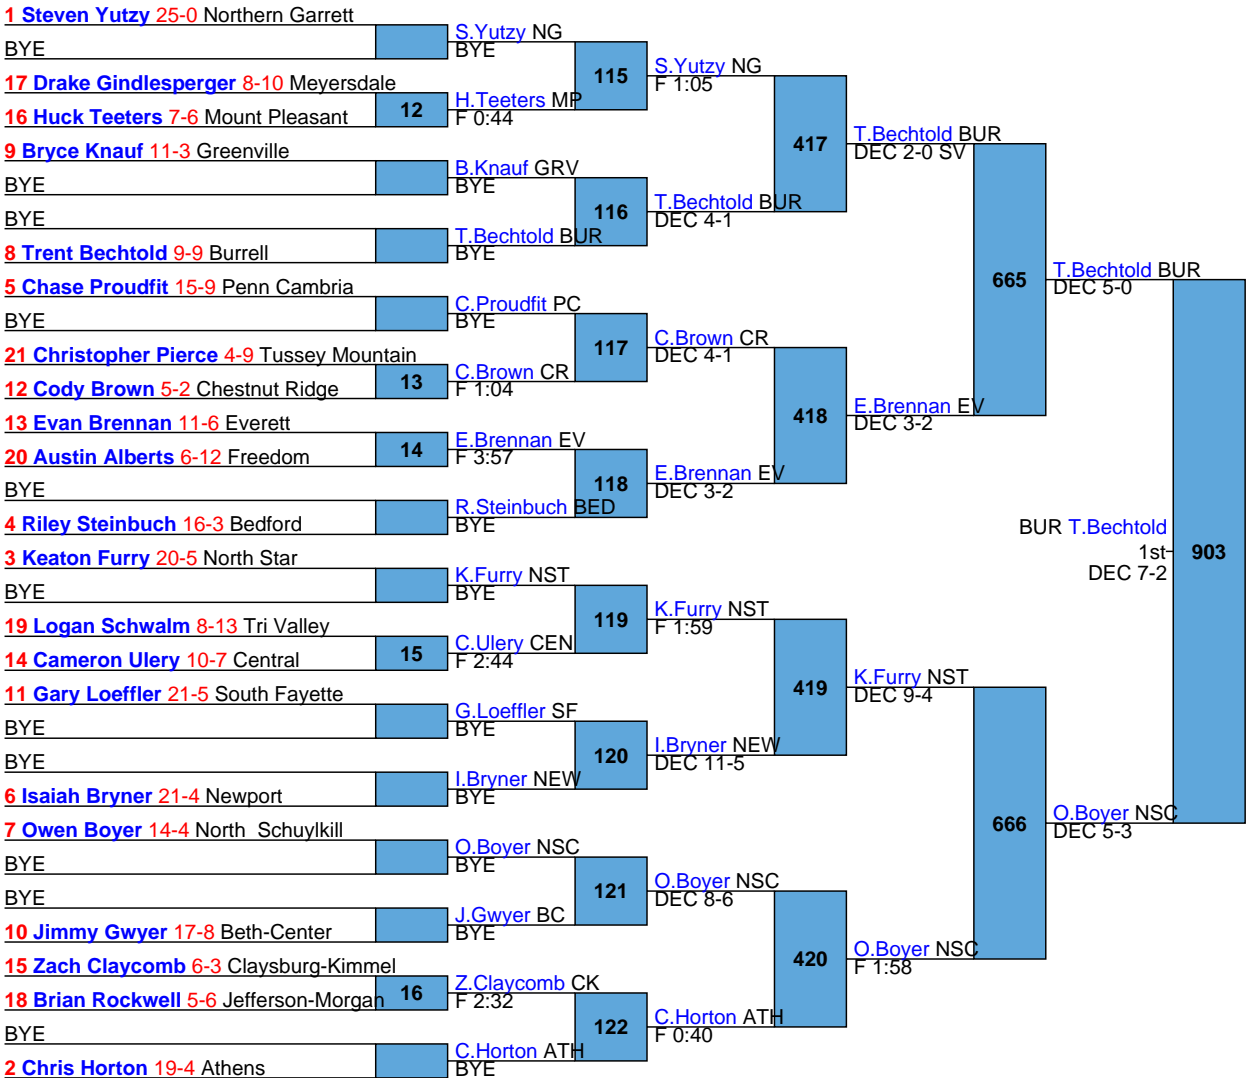

L717 S.Yutzy NG DEC 2-1
L718 E.Brennan EV DEC 6-2

L667 C.Brown CR DEC 6-0
L668 C.Proudfit PC DEC 4-3