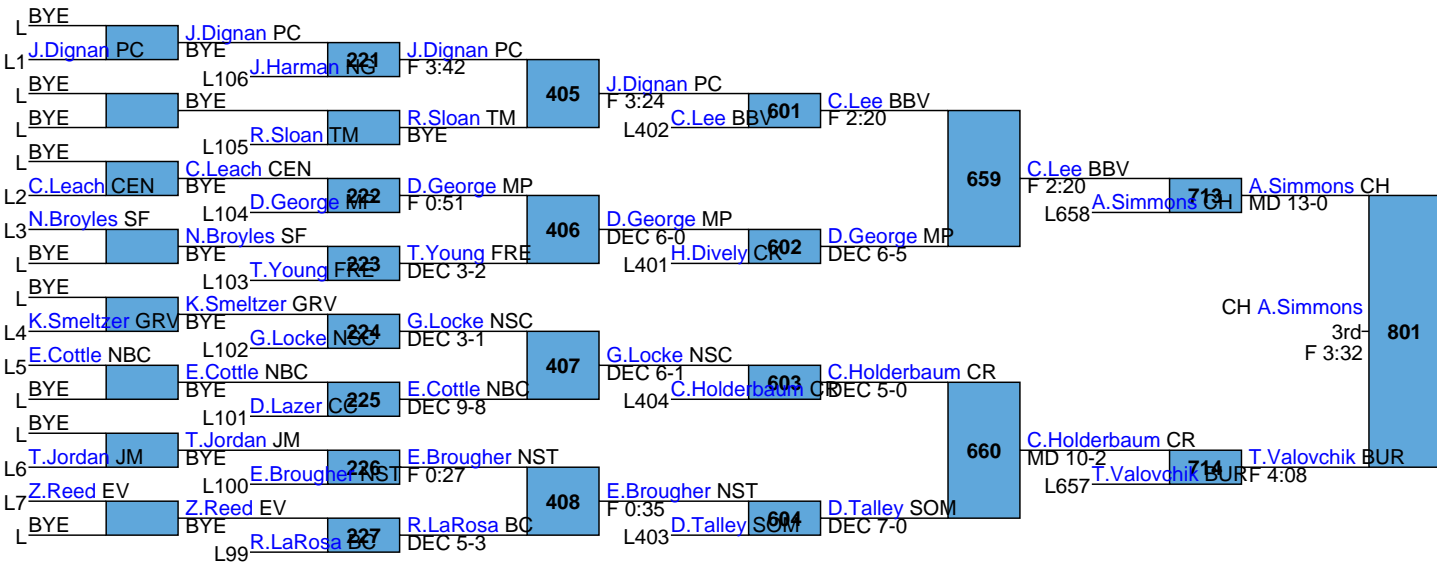

Scoring Gr	Rank	Team	Points	CH	CONS	1	2	3
HIGH SCH		1 Chestnut R	212				3	
HIGH SCH		2 Athens	158				2	3
HIGH SCH		3 Freedom	142				1	
HIGH SCH		3 Newport	142					2
HIGH SCH		5 Burrell	135.5				1	
HIGH SCH		6 Everett	122.5				1	2
HIGH SCH		7 Greenville	116					1
HIGH SCH		8 Central Car	108				1	
HIGH SCH		8 Mount Unio	108				2	
HIGH SCH		10 Central	102					1
HIGH SCH		11 North Schu	94				1	1
HIGH SCH		12 North Star	87.5					1
HIGH SCH		13 Somerset	83					1
HIGH SCH		14 Bedford	79.5					
HIGH SCH		15 Berlin-Brot	78					1
HIGH SCH		16 Penn Camk	73.5					1
HIGH SCH		17 Beth-Cente	73				1	
HIGH SCH		18 Cambria He	72					1
HIGH SCH		19 South Faye	71					1
HIGH SCH		20 Northern G	69					
HIGH SCH		21 Tri Valley	66					1
HIGH SCH		22 Meyersdale	63.5					
HIGH SCH		23 Mount Plea	60					
HIGH SCH		24 Northern Be	58					1
HIGH SCH		25 Jefferson-M	54				1	
HIGH SCH		26 Claysburg-I	32					
HIGH SCH		27 Conemaugl	18					
HIGH SCH		28 Tussey Mo	8					

L713 MD 13-0  
L714 F 4:08  
C.Lee BBV  
C.Holderbaum CR  
F 2:27

L659 F 2:20  
L660 MD 10-2  
D.George MP  
D.Talley SOM  
7th  
DEC 7-1

L717 S.Yutzy NG DEC 2-1  
L718 E.Brennan EV DEC 6-2

L667 C.Brown CR DEC 6-0  
L668 C.Proudfit PC DEC 4-3

L721 **B. Swab** CEN (MD 19-6)  
 L722 **A. Washic** CC (5th DEC 1-0 UTB DEC 5-2)

L675 **A. Miscovich** MP (DEC 6-5)  
 L676 **J. Agnew** JM (7th F 2:52 DEC 8-1)

L729 M FOR  
L730 DEC 5-3

J. Alexander NSC  
T. Krause SOM  
5th FOR