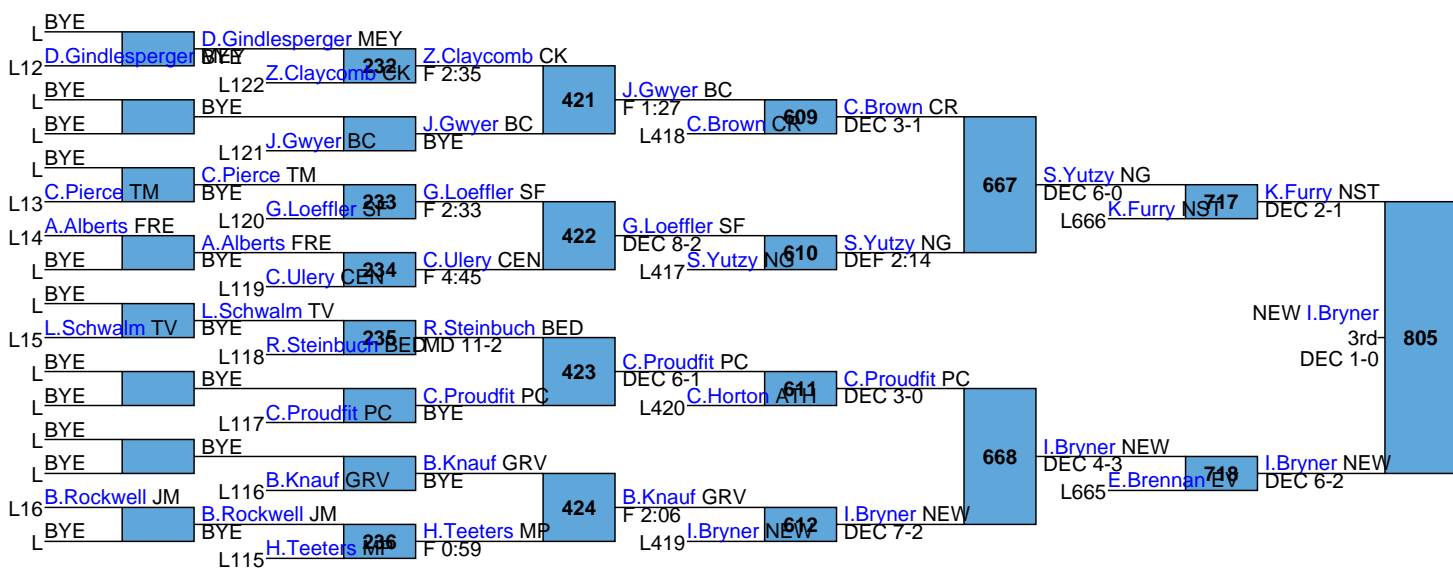

Scoring Gr	Rank	Team	Points	CH	CONS	1	2	3
HIGH SCH		1 Chestnut R	212				3	
HIGH SCH		2 Athens	158				2	3
HIGH SCH		3 Freedom	142				1	
HIGH SCH		3 Newport	142					2
HIGH SCH		5 Burrell	135.5				1	
HIGH SCH		6 Everett	122.5				1	2
HIGH SCH		7 Greenville	116					1
HIGH SCH		8 Central Car	108				1	
HIGH SCH		8 Mount Unio	108				2	
HIGH SCH		10 Central	102					1
HIGH SCH		11 North Schu	94				1	1
HIGH SCH		12 North Star	87.5					1
HIGH SCH		13 Somerset	83					1
HIGH SCH		14 Bedford	79.5					
HIGH SCH		15 Berlin-Brot	78					1
HIGH SCH		16 Penn Camk	73.5					1
HIGH SCH		17 Beth-Cente	73				1	
HIGH SCH		18 Cambria He	72					1
HIGH SCH		19 South Faye	71					1
HIGH SCH		20 Northern G	69					
HIGH SCH		21 Tri Valley	66					1
HIGH SCH		22 Meyersdale	63.5					
HIGH SCH		23 Mount Plea	60					
HIGH SCH		24 Northern Be	58					1
HIGH SCH		25 Jefferson-M	54				1	
HIGH SCH		26 Claysburg-I	32					
HIGH SCH		27 Conemaugl	18					
HIGH SCH		28 Tussey Mo	8					

L713 MD 13-0  
L714 F 4:08  
C.Lee BBV  
C.Holderbaum CR  
F 2:27

L659 F 2:20  
L660 MD 10-2  
D.George MP  
D.Talley SOM  
7th  
DEC 7-1

L717 S.Yutzy NG DEC 2-1  
L718 E.Brennan EV DEC 6-2

L667 C.Brown CR DEC 6-0  
L668 C.Proudfit PC DEC 4-3

L721 **B. Swab** CEN (MD 19-6)  
 L722 **A. Washic** CC (5th DEC 1-0 UTB DEC 5-2)

L675 **A. Miscovich** MP (DEC 6-5)  
 L676 **J. Agnew** JM (7th F 2:52 DEC 8-1)

L729 M FOR  
L730 DEC 5-3

J. Alexander NSC  
T. Krause SOM  
5th FOR