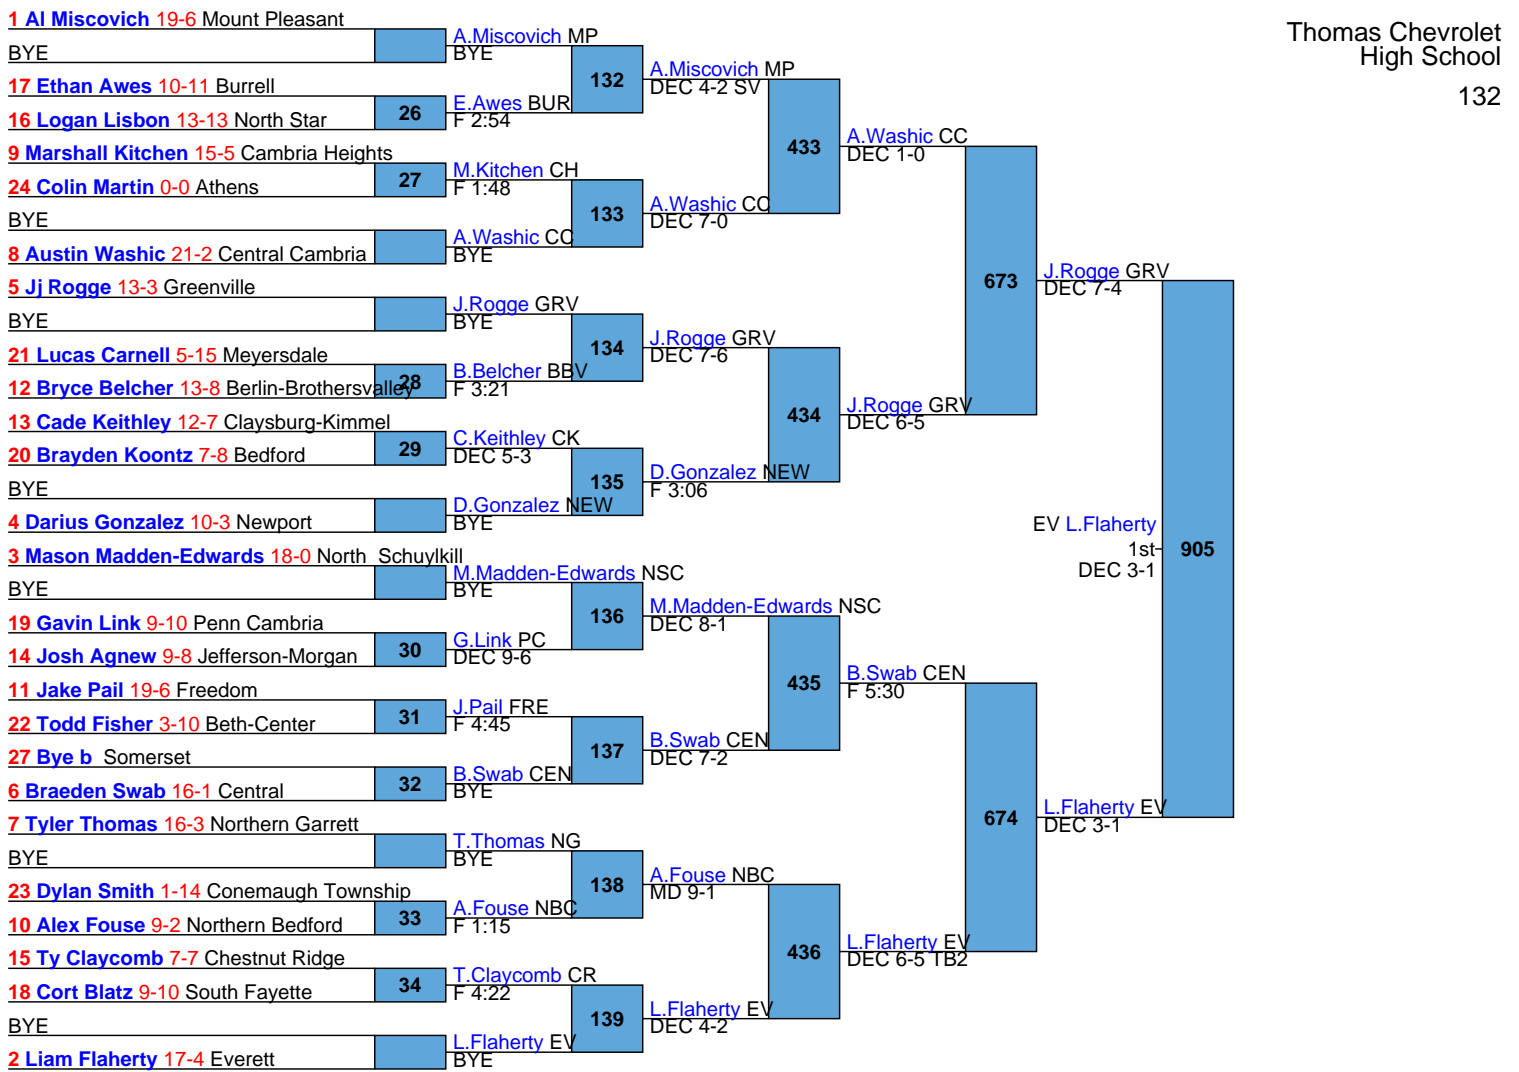

Scoring Gr	Rank	Team	Points	CH	CONS	1	2	3
HIGH SCH		1 Chestnut R	212				3	
HIGH SCH		2 Athens	158				2	3
HIGH SCH		3 Freedom	142				1	
HIGH SCH		3 Newport	142					2
HIGH SCH		5 Burrell	135.5				1	
HIGH SCH		6 Everett	122.5				1	2
HIGH SCH		7 Greenville	116					1
HIGH SCH		8 Central Car	108				1	
HIGH SCH		8 Mount Unio	108				2	
HIGH SCH		10 Central	102					1
HIGH SCH		11 North Schu	94				1	1
HIGH SCH		12 North Star	87.5					1
HIGH SCH		13 Somerset	83					1
HIGH SCH		14 Bedford	79.5					
HIGH SCH		15 Berlin-Brot	78					1
HIGH SCH		16 Penn Camk	73.5					1
HIGH SCH		17 Beth-Cente	73				1	
HIGH SCH		18 Cambria He	72					1
HIGH SCH		19 South Faye	71					1
HIGH SCH		20 Northern G	69					
HIGH SCH		21 Tri Valley	66					1
HIGH SCH		22 Meyersdale	63.5					
HIGH SCH		23 Mount Plea	60					
HIGH SCH		24 Northern Be	58					1
HIGH SCH		25 Jefferson-M	54				1	
HIGH SCH		26 Claysburg-I	32					
HIGH SCH		27 Conemaugl	18					
HIGH SCH		28 Tussey Mo	8					

L713 MD 13-0  
L714 F 4:08  
C.Lee BBV  
C.Holderbaum CR  
F 2:27

L659 F 2:20  
L660 MD 10-2  
D.George MP  
D.Talley SOM  
7th  
DEC 7-1

L717 S.Yutzy NG DEC 2-1  
L718 E.Brennan EV DEC 6-2

L667 C.Brown CR DEC 6-0  
L668 C.Proudfit PC DEC 4-3

L721 **B. Swab** CEN (MD 19-6)  
 L722 **A. Washic** CC (5th DEC 1-0 UTB DEC 5-2)

L675 **A. Miscovich** MP (DEC 6-5)  
 L676 **J. Agnew** JM (7th F 2:52 DEC 8-1)

L729 M FOR  
L730 DEC 5-3

J. Alexander NSC  
T. Krause SOM  
5th FOR