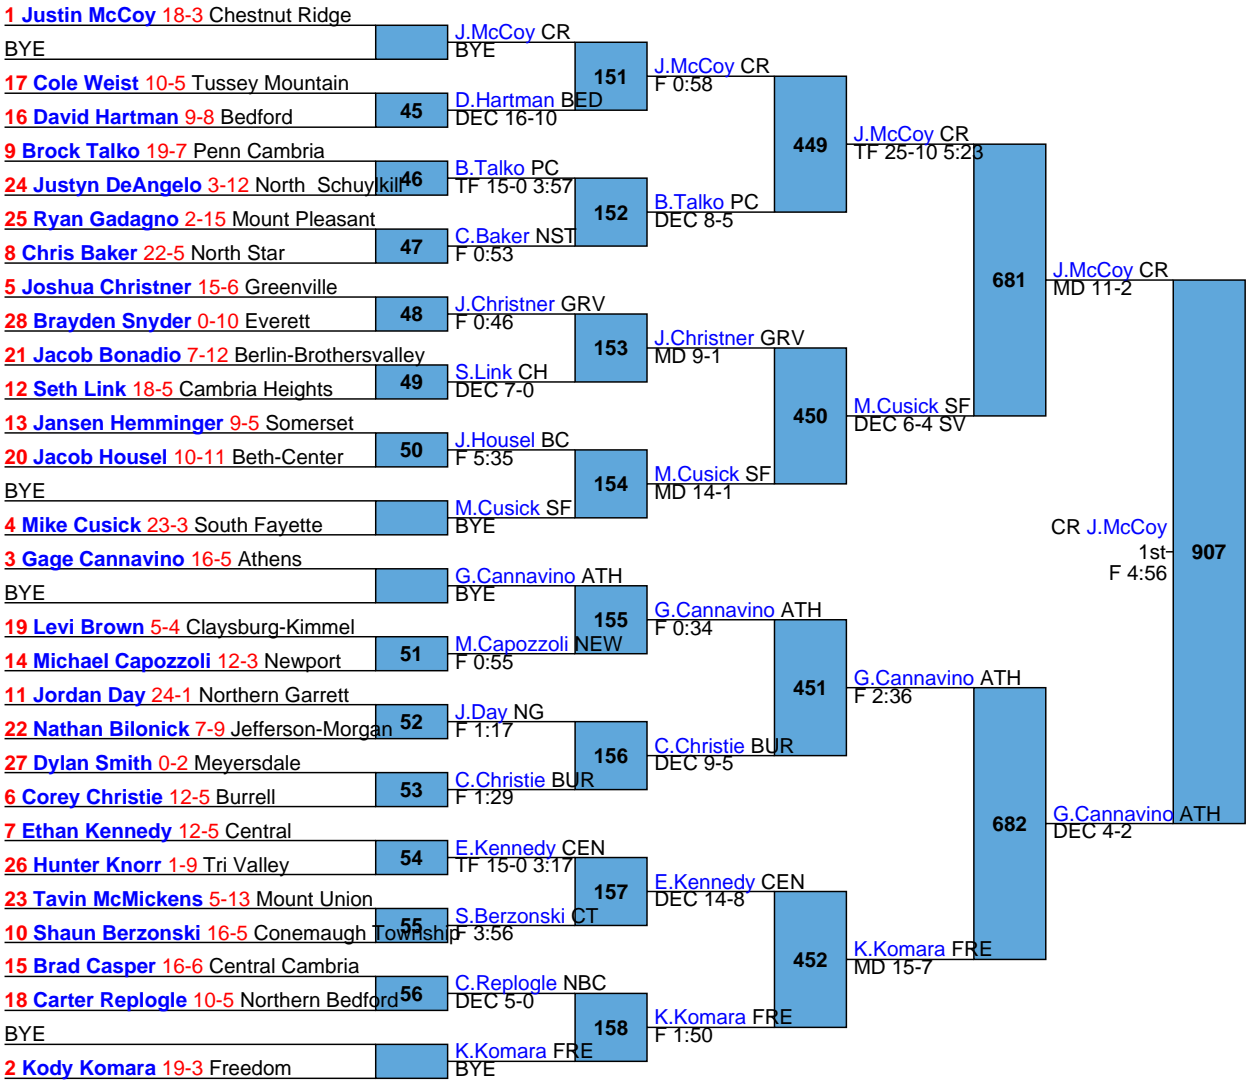

Scoring Gr	Rank	Team	Points	CH	CONS	1	2	3
HIGH SCH		1 Chestnut R	212				3	
HIGH SCH		2 Athens	158				2	3
HIGH SCH		3 Freedom	142				1	
HIGH SCH		3 Newport	142					2
HIGH SCH		5 Burrell	135.5				1	
HIGH SCH		6 Everett	122.5				1	2
HIGH SCH		7 Greenville	116					1
HIGH SCH		8 Central Car	108				1	
HIGH SCH		8 Mount Unio	108				2	
HIGH SCH		10 Central	102					1
HIGH SCH		11 North Schu	94				1	1
HIGH SCH		12 North Star	87.5					1
HIGH SCH		13 Somerset	83					1
HIGH SCH		14 Bedford	79.5					
HIGH SCH		15 Berlin-Brot	78					1
HIGH SCH		16 Penn Camk	73.5					1
HIGH SCH		17 Beth-Cente	73				1	
HIGH SCH		18 Cambria He	72					1
HIGH SCH		19 South Faye	71					1
HIGH SCH		20 Northern G	69					
HIGH SCH		21 Tri Valley	66					1
HIGH SCH		22 Meyersdale	63.5					
HIGH SCH		23 Mount Plea	60					
HIGH SCH		24 Northern Be	58					1
HIGH SCH		25 Jefferson-M	54				1	
HIGH SCH		26 Claysburg-I	32					
HIGH SCH		27 Conemaugl	18					
HIGH SCH		28 Tussey Mo	8					

L713 MD 13-0  
L714 F 4:08  
C.Lee BBV  
C.Holderbaum CR  
F 2:27

L659 F 2:20  
L660 MD 10-2  
D.George MP  
D.Talley SOM  
7th  
DEC 7-1

L717 S.Yutzy NG DEC 2-1  
L718 E.Brennan EV DEC 6-2

L667 C.Brown CR DEC 6-0  
L668 C.Proudfit PC DEC 4-3

L721 **B. Swab** CEN (MD 19-6)  
 L722 **A. Washic** CC (5th DEC 1-0 UTB DEC 5-2)

L675 **A. Miscovich** MP (DEC 6-5)  
 L676 **J. Agnew** JM (7th F 2:52 DEC 8-1)

L729 M FOR  
L730 DEC 5-3

J. Alexander NSC  
T. Krause SOM  
5th FOR