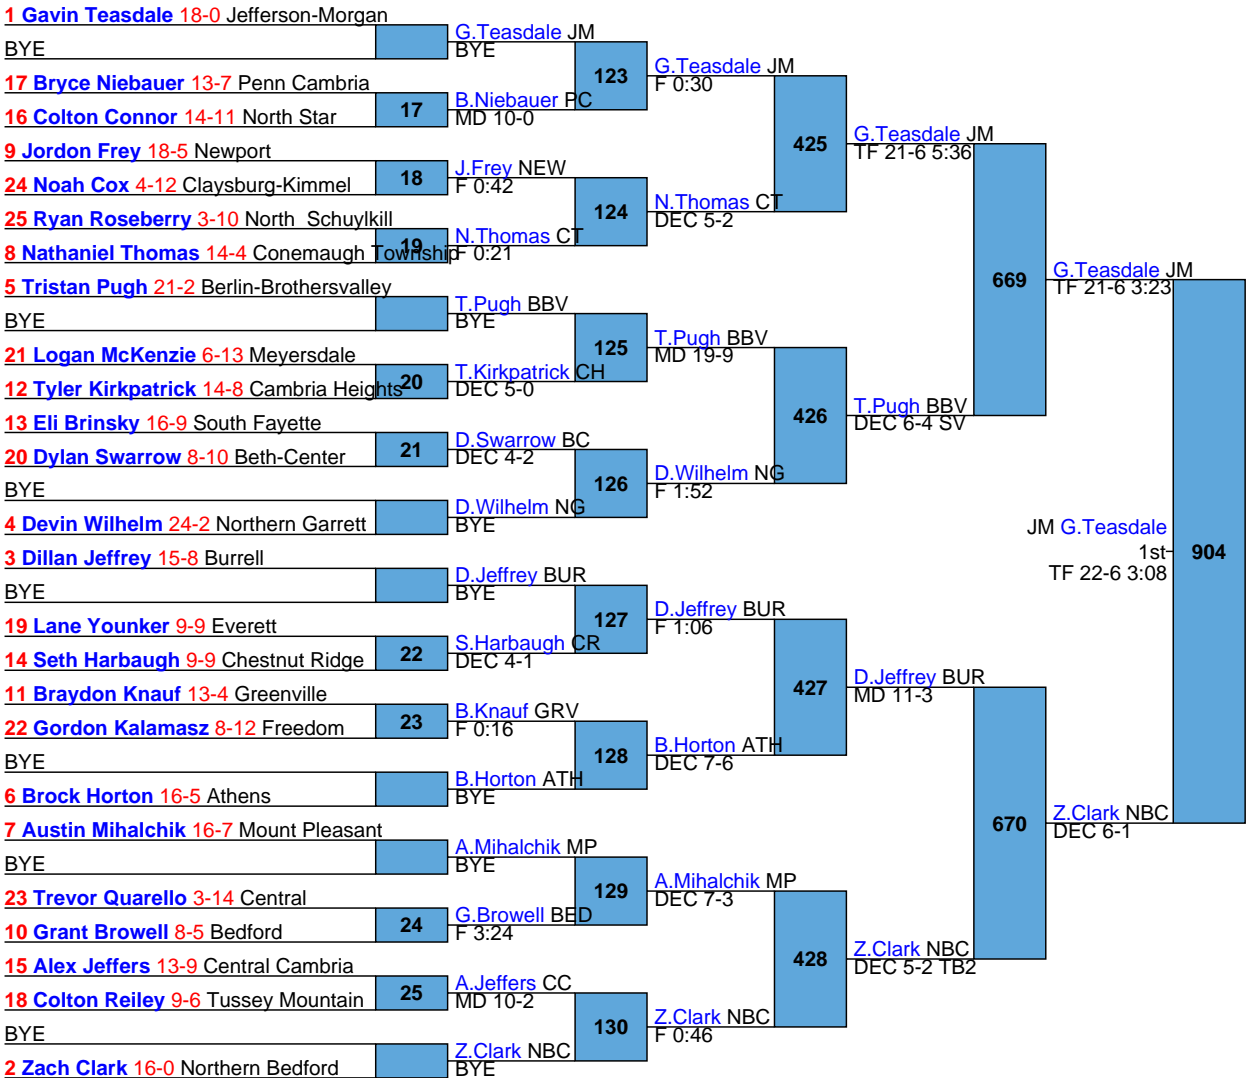

Scoring Gr	Rank	Team	Points	CH	CONS	1	2	3
HIGH SCH		1 Chestnut R	212				3	
HIGH SCH		2 Athens	158				2	3
HIGH SCH		3 Freedom	142				1	
HIGH SCH		3 Newport	142					2
HIGH SCH		5 Burrell	135.5				1	
HIGH SCH		6 Everett	122.5				1	2
HIGH SCH		7 Greenville	116					1
HIGH SCH		8 Central Car	108				1	
HIGH SCH		8 Mount Unio	108				2	
HIGH SCH		10 Central	102					1
HIGH SCH		11 North Schu	94				1	1
HIGH SCH		12 North Star	87.5					1
HIGH SCH		13 Somerset	83					1
HIGH SCH		14 Bedford	79.5					
HIGH SCH		15 Berlin-Brot	78					1
HIGH SCH		16 Penn Camk	73.5					1
HIGH SCH		17 Beth-Cente	73				1	
HIGH SCH		18 Cambria He	72					1
HIGH SCH		19 South Faye	71					1
HIGH SCH		20 Northern G	69					
HIGH SCH		21 Tri Valley	66					1
HIGH SCH		22 Meyersdale	63.5					
HIGH SCH		23 Mount Plea	60					
HIGH SCH		24 Northern Be	58					1
HIGH SCH		25 Jefferson-M	54				1	
HIGH SCH		26 Claysburg-I	32					
HIGH SCH		27 Conemaugl	18					
HIGH SCH		28 Tussey Mo	8					

L713 MD 13-0  
L714 F 4:08  
C.Lee BBV  
C.Holderbaum CR  
F 2:27

L659 F 2:20  
L660 MD 10-2  
D.George MP  
D.Talley SOM  
7th  
DEC 7-1

L717 S.Yutzy NG DEC 2-1  
L718 E.Brennan EV DEC 6-2

L667 C.Brown CR DEC 6-0  
L668 C.Proudfit PC DEC 4-3

L721 **B. Swab** CEN (MD 19-6)  
 L722 **A. Washic** CC (5th DEC 1-0 UTB DEC 5-2)

L675 **A. Miscovich** MP (DEC 6-5)  
 L676 **J. Agnew** JM (7th F 2:52 DEC 8-1)

L729 M FOR  
L730 DEC 5-3

J. Alexander NSC  
T. Krause SOM  
5th FOR