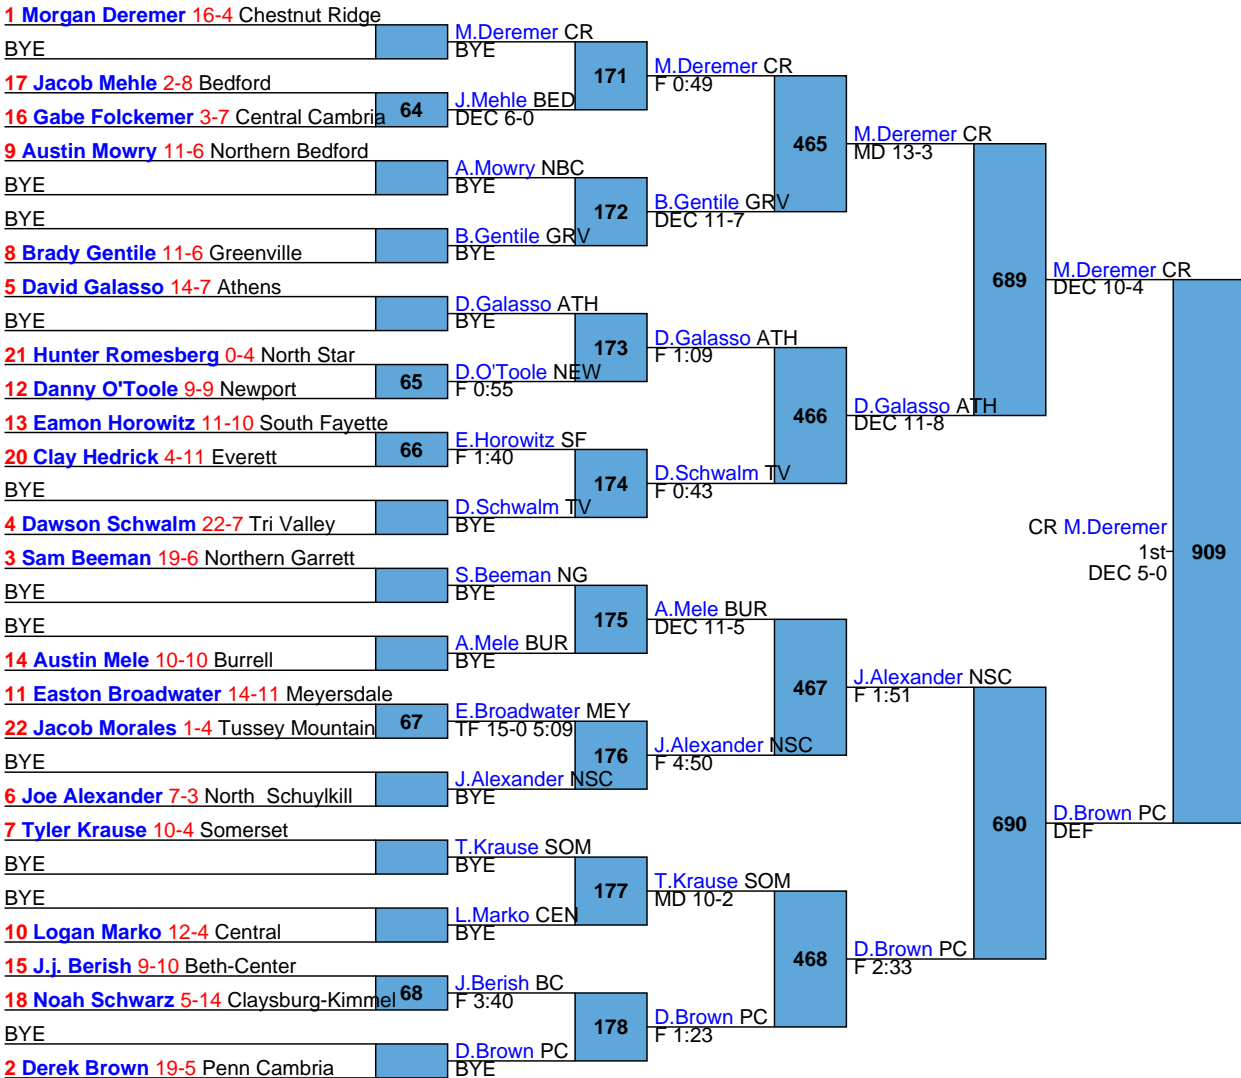

Scoring Gr	Rank	Team	Points	CH	CONS	1	2	3
HIGH SCH		1 Chestnut R	212				3	
HIGH SCH		2 Athens	158				2	3
HIGH SCH		3 Freedom	142				1	
HIGH SCH		3 Newport	142					2
HIGH SCH		5 Burrell	135.5				1	
HIGH SCH		6 Everett	122.5				1	2
HIGH SCH		7 Greenville	116					1
HIGH SCH		8 Central Car	108				1	
HIGH SCH		8 Mount Unio	108				2	
HIGH SCH		10 Central	102					1
HIGH SCH		11 North Schu	94				1	1
HIGH SCH		12 North Star	87.5					1
HIGH SCH		13 Somerset	83					1
HIGH SCH		14 Bedford	79.5					
HIGH SCH		15 Berlin-Brot	78					1
HIGH SCH		16 Penn Camk	73.5					1
HIGH SCH		17 Beth-Cente	73				1	
HIGH SCH		18 Cambria He	72					1
HIGH SCH		19 South Faye	71					1
HIGH SCH		20 Northern G	69					
HIGH SCH		21 Tri Valley	66					1
HIGH SCH		22 Meyersdale	63.5					
HIGH SCH		23 Mount Plea	60					
HIGH SCH		24 Northern Be	58					1
HIGH SCH		25 Jefferson-M	54				1	
HIGH SCH		26 Claysburg-I	32					
HIGH SCH		27 Conemaugl	18					
HIGH SCH		28 Tussey Mo	8					

L713 MD 13-0  
L714 F 4:08  
C.Lee BBV  
C.Holderbaum CR  
F 2:27

L659 F 2:20  
L660 MD 10-2  
D.George MP  
D.Talley SOM  
7th  
DEC 7-1

L717 S.Yutzy NG DEC 2-1  
L718 E.Brennan EV DEC 6-2

L667 C.Brown CR DEC 6-0  
L668 C.Proudfit PC DEC 4-3

L721 **B. Swab** CEN (MD 19-6)  
 L722 **A. Washic** CC (5th DEC 1-0 UTB DEC 5-2)

L675 **A. Miscovich** MP (DEC 6-5)  
 L676 **J. Agnew** JM (7th F 2:52 DEC 8-1)

L729 M FOR  
L730 DEC 5-3

J. Alexander NSC  
T. Krause SOM  
5th FOR

L691 F 0:48  
L692 DEC 5-3

B. Gentile GRV  
A. Mele BUR  
7th DEC 7-1

L737 B. Greise BED D. Harvey MEY  
DEC 8-8  
L738 D. Harvey MEY MD 16-4  
F 2:46

L707 J. Croft CC J. Croft CC  
DEC 10-5  
L708 R. Brick NG R. Brick NG  
DEC 3-0