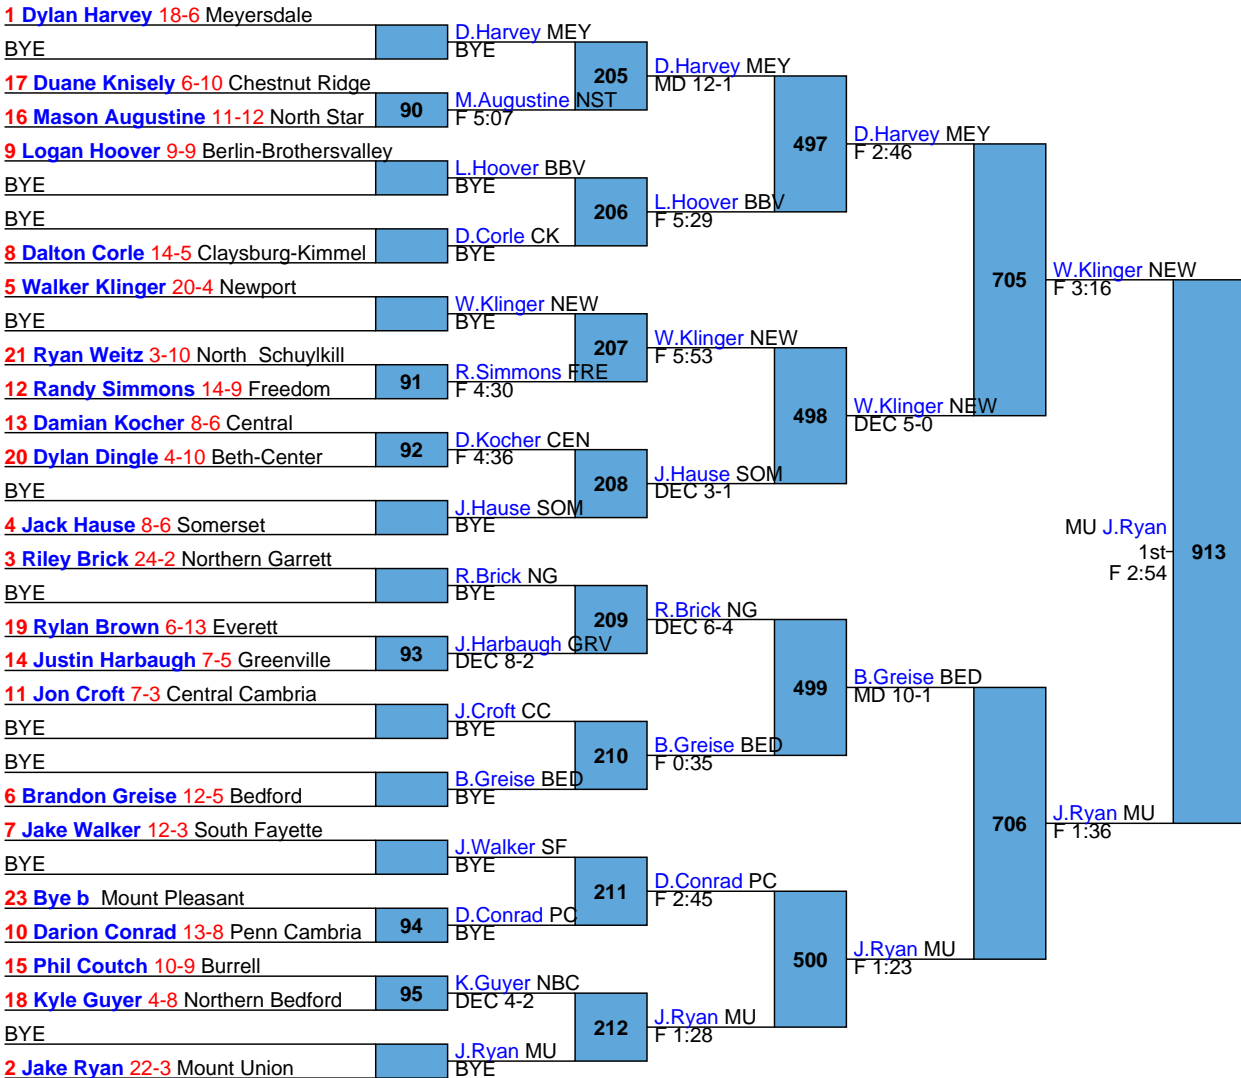

Scoring Gr	Rank	Team	Points	CH	CONS	1	2	3
HIGH SCH		1 Chestnut R	212				3	
HIGH SCH		2 Athens	158				2	3
HIGH SCH		3 Freedom	142				1	
HIGH SCH		3 Newport	142					2
HIGH SCH		5 Burrell	135.5				1	
HIGH SCH		6 Everett	122.5				1	2
HIGH SCH		7 Greenville	116					1
HIGH SCH		8 Central Car	108				1	
HIGH SCH		8 Mount Unio	108				2	
HIGH SCH		10 Central	102					1
HIGH SCH		11 North Schu	94				1	1
HIGH SCH		12 North Star	87.5					1
HIGH SCH		13 Somerset	83					1
HIGH SCH		14 Bedford	79.5					
HIGH SCH		15 Berlin-Brot	78					1
HIGH SCH		16 Penn Camk	73.5					1
HIGH SCH		17 Beth-Cente	73				1	
HIGH SCH		18 Cambria He	72					1
HIGH SCH		19 South Faye	71					1
HIGH SCH		20 Northern G	69					
HIGH SCH		21 Tri Valley	66					1
HIGH SCH		22 Meyersdale	63.5					
HIGH SCH		23 Mount Plea	60					
HIGH SCH		24 Northern Be	58					1
HIGH SCH		25 Jefferson-M	54				1	
HIGH SCH		26 Claysburg-I	32					
HIGH SCH		27 Conemaugl	18					
HIGH SCH		28 Tussey Mo	8					

L713 MD 13-0  
L714 F 4:08  
C.Lee BBV  
C.Holderbaum CR  
F 2:27

L659 F 2:20  
L660 MD 10-2  
D.George MP  
D.Talley SOM  
7th  
DEC 7-1

L717 S.Yutzy NG DEC 2-1  
L718 E.Brennan EV DEC 6-2

L667 C.Brown CR DEC 6-0  
L668 C.Proudfit PC DEC 4-3

L721 **B. Swab** CEN (MD 19-6)  
 L722 **A. Washic** CC (5th DEC 1-0 UTB DEC 5-2)

L675 **A. Miscovich** MP (DEC 6-5)  
 L676 **J. Agnew** JM (7th F 2:52 DEC 8-1)

L729 M FOR  
L730 DEC 5-3

J. Alexander NSC  
T. Krause SOM  
5th FOR

L691 F 0:48  
L692 DEC 5-3

B. Gentile GRV  
A. Mele BUR  
7th DEC 7-1

L737 B. Greise BED D. Harvey MEY  
DEC 8-8  
L738 D. Harvey MEY MD 16-4  
F 2:46

L707 J. Croft CC J. Croft CC  
DEC 10-5  
L708 R. Brick NG R. Brick NG  
DEC 3-0