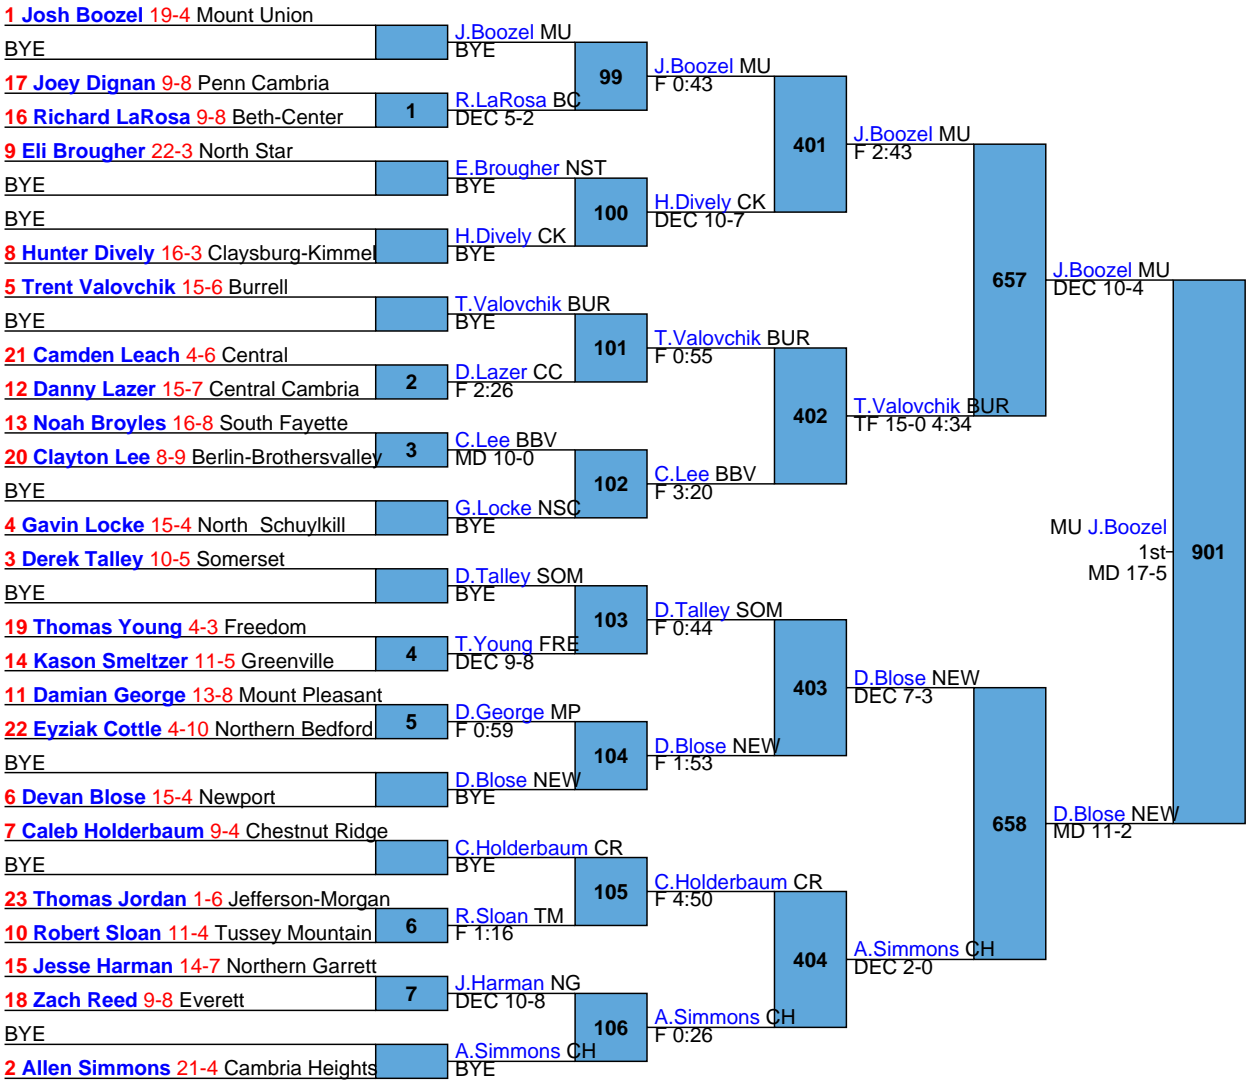

Scoring Gr	Rank	Team	Points	CH	CONS	1	2	3
HIGH SCH		1 Chestnut R	212				3	
HIGH SCH		2 Athens	158				2	3
HIGH SCH		3 Freedom	142				1	
HIGH SCH		3 Newport	142					2
HIGH SCH		5 Burrell	135.5				1	
HIGH SCH		6 Everett	122.5				1	2
HIGH SCH		7 Greenville	116					1
HIGH SCH		8 Central Car	108				1	
HIGH SCH		8 Mount Unio	108				2	
HIGH SCH		10 Central	102					1
HIGH SCH		11 North Schu	94				1	1
HIGH SCH		12 North Star	87.5					1
HIGH SCH		13 Somerset	83					1
HIGH SCH		14 Bedford	79.5					
HIGH SCH		15 Berlin-Brot	78					1
HIGH SCH		16 Penn Camk	73.5					1
HIGH SCH		17 Beth-Cente	73				1	
HIGH SCH		18 Cambria He	72					1
HIGH SCH		19 South Faye	71					1
HIGH SCH		20 Northern G	69					
HIGH SCH		21 Tri Valley	66					1
HIGH SCH		22 Meyersdale	63.5					
HIGH SCH		23 Mount Plea	60					
HIGH SCH		24 Northern Be	58					1
HIGH SCH		25 Jefferson-M	54				1	
HIGH SCH		26 Claysburg-I	32					
HIGH SCH		27 Conemaugl	18					
HIGH SCH		28 Tussey Mo	8					

L721 **B. Swab** CEN (MD 19-6)  
 L722 **A. Washic** CC (5th DEC 1-0 UTB DEC 5-2)

L675 **A. Miscovich** MP (DEC 6-5)  
 L676 **J. Agnew** JM (7th F 2:52 DEC 8-1)

L729 M FOR  
L730 DEC 5-3

J. Alexander NSC  
T. Krause SOM  
5th FOR