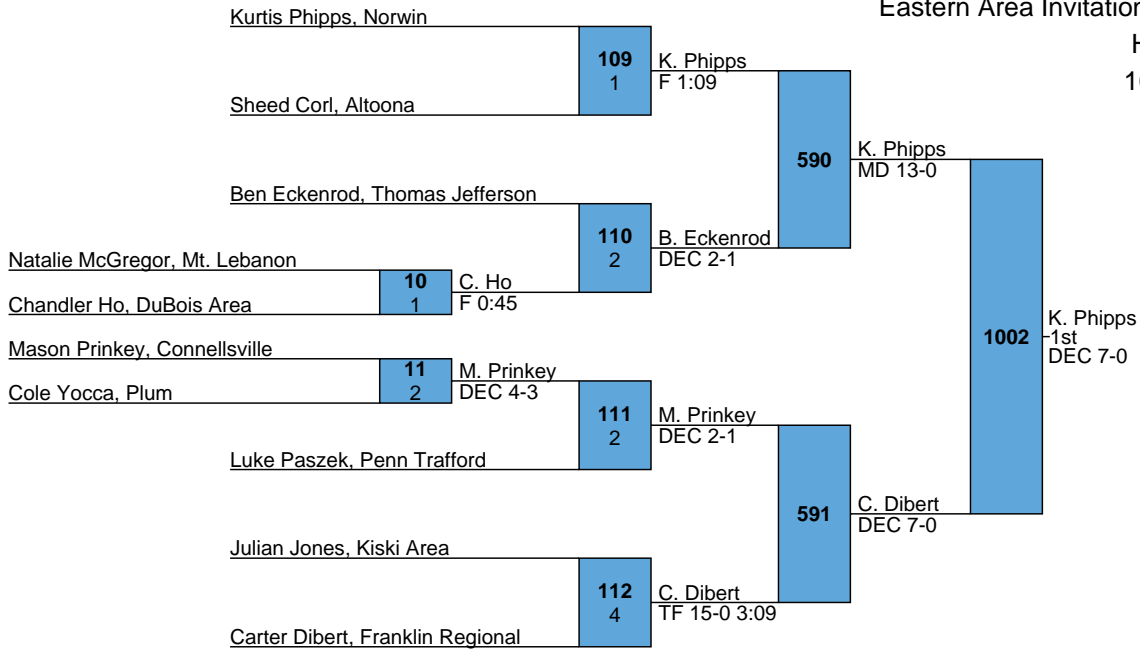

152	Bryce	Long	Norwin	6
160	Luke	Stout	Mt. Lebanon	1
160	Nick	Delp	Kiski Area	2
160	Jon	Hoover	North Allegheny	3
160	Jimmy	O'Neil	Franklin Regional	4
160	AJ	Ryan	Indiana	5
160	Dustin	Stange	Yough	6
170	Jason	Montgomery	Bethel Park	1
170	Dan	Clements	West Allegheny	2
170	Kolin	Walker	Jefferson Morgan	3
170	Noah	Hutcherson	Valley	4
170	Collin	Murray	Kiski Area	5
170	Dylan	McAnulty	Indiana	6
182	Logan	Pollick	Kiski Area	1
182	Gehrig	Hutchinson	Baldwin	2
182	John	Bachar	Penn Trafford	3
182	Riley	O'Mara	Bethel Park	4
182	Nick	Faulk	West Allegheny	5
182	Hunter	Stoudhour	Altoona	6
195	Parker	McClellan	Altoona	1
195	Nate	Ansell	Connellsville	2
195	Danny	Starr	Kiski Area	3
195	Alex	Donahue	Indiana	4
195	Iszak	Kerner	DuBois Area	5
195	Luqman	Luhujjiddan	Penn Hills	6
220	Rocky	McGeary	West Allegheny	1
220	Troy	Kuhn	Kiski Area	2
220	Jordan	Smith	Indiana	3
220	Jake	Dowell	Bethel Park	4
220	Noah	Port	Altoona	5
220	Matt	Ashbaugh	Valley	6
285	Nathan	Hoaglund	Mt. Lebanon	1
285	Dave	Schuffert	Valley	2
285	Derek	Devine	North Allegheny	3
285	Deshawn	Butler	Penn Hills	4
285	Nate	Simmers	Altoona	5
285	Brent	Johnson	Indiana	6

Eastern Area Invitational

HS
106

L646 L. Paszek F 3:27 1001 M. Prinkey 5th DEC 4-2
L647 M. Prinkey 1 MD 8-0