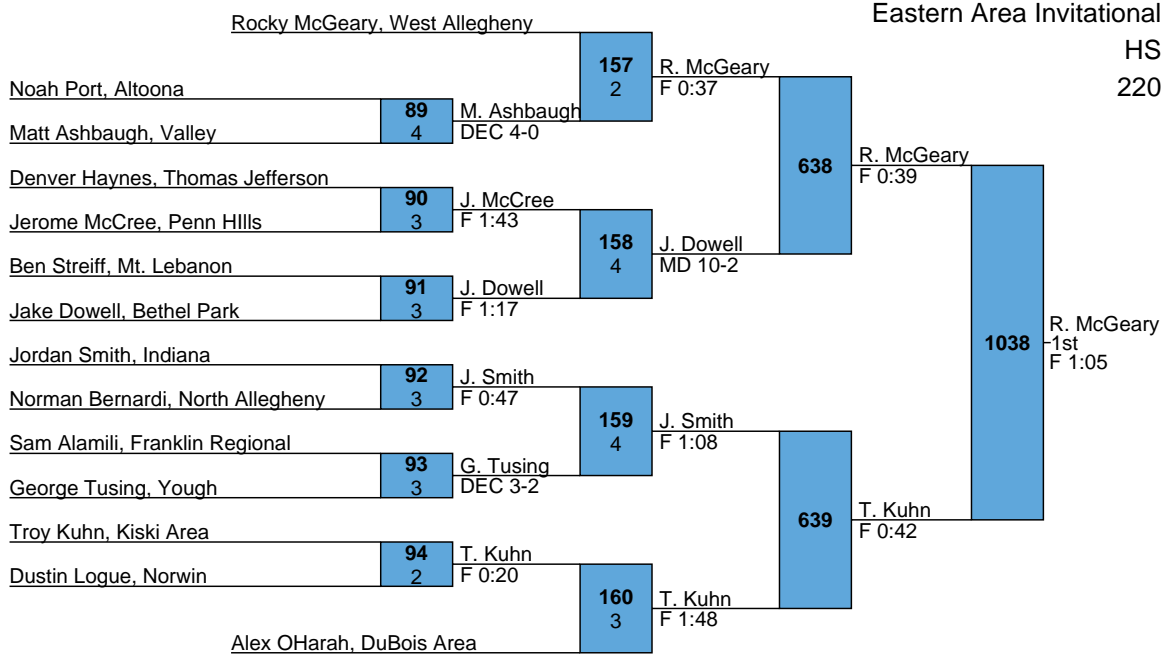

Dave Schuffert, Valley

Nathanial Heinbaugh, Connellsville	95 4	D. Schuffert F 0:33	161 3
Matt Starr, DuBois Area			

Brent Johnson, Indiana

Nicholas Gularski, Kiski School	96 1	B. Johnson F 1:44	162 2
Nate Simmers, Altoona			

Deshawn Butler, Penn Hills

Brandon Shoenberger, West Allegheny	97 1	D. Butler F 1:39	163 1
Austin Sobeck, Thomas Jefferson	98 4	N. Hoaglund F 1:45	
Nathan Hoaglund, Mt. Lebanon			

Dylan Singleton, Franklin Regional

Liam Rooney, Bethel Park	99 2	D. Devine F 0:10	164 1
Derek Devine, North Allegheny			

Eastern Area Invitational

HS
285

L95	N. Heinbaugh	586	D. Singleton	F 3:15	644	1	D. Butler	F 0:42	672	D. Butler	DEC 6-2	1039	D. Devine 3rd DEC 2-0
L164	D. Singleton												
L96	N. Gularski	587	D. Butler	F 1:29									
L163	D. Butler												
L97	B. Shoenberger	535	A. Sobeck	DEC 1-0									
L98	A. Sobeck	3	B. Johnson	F 2:43	645	1	B. Johnson	DEC 5-0	673	D. Devine	DEC 7-0		
L162	B. Johnson												
L99	L. Rooney	589	M. Starr	F 0:17									
L161	M. Starr												
L672	N. Simmers	DEC 6-2	1040	5th									
L673	B. Johnson	2	F 0:54