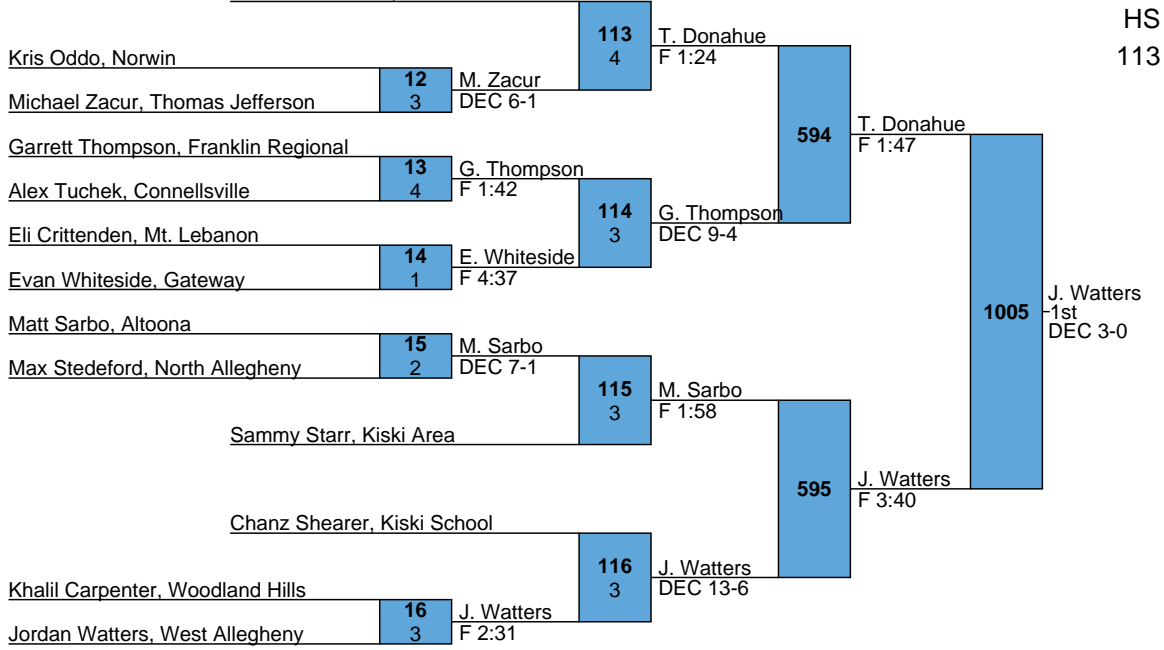

Trenton Donahue, DuBois Area

Eastern Area Invitational

Eastern Area Invitational

HS

120

Darren Miller, Kiski Area	17	D. Miller	MD 9-1	117	D. Miller	F 1:59	598	D. Miller DEC 7-1	1008 2 D. Miller 1st MD 13-2
Damion Finnegan, Altoona	4			2					
Mario Sarnic, Franklin Regional	18	M. Sarnic	F 3:59	118	F. Junko	DEC 8-2			
Alex Lange, Jefferson Morgan	1			4					
Brett Ginther, Penn Trafford	19	B. Ginther	F 3:47	119	K. Buckiso	MD 9-1	599	K. Buckiso F 3:48	
Lance Brown, DuBois Area	2			1					
Khasan Abdurakhimov, West Allegheny	20	F. Junko	F 3:05	120	T. Lasko	DEC 9-3			
Freddy Junko, North Allegheny	3			2					
Shawn Thomas, Connellsville	21	S. Thomas	F 2:42	120	T. Lasko	F 0:18			
Jack Turner, Indiana	4			2					
Hunter Shields, Penn Hills	22	K. Buckiso	MD 13-0	2					
Kale Buckiso, Thomas Jefferson	1			3					
Drew Helfrich, Norwin	23	D. Kapitonov	MD 15-2	3					
Darvish Kapitonov, Mt. Lebanon	2			3					
Zuri Lane-Griffore, Bethel Park	24	T. Lasko	F 0:18	3					
Travis Lasko, Valley	3			3					

L17 D. Finnegan	501	A. Lange	DEC 4-0	542	A. Lange	DEC 4-1	600	A. Lange DEC 6-2	650	F. Junko DEC 6-4	1006 3 F. Junko 3rd DEC 3-1
L18 A. Lange	3			1							
L19 L. Brown	502	K. Abdurakhimov	F 2:27	543	S. Thomas	MD 9-1					
L20 K. Abdurakhimov	1			1							
L21 J. Turner	503	H. Shields	DEC 9-5	544	B. Ginther	TF 16-1	601	M. Sarnic F 3:34	651	M. Sarnic DEC 1-0	
L22 H. Shields	4			1							
L23 D. Helfrich	504	D. Helfrich	F 0:24	545	M. Sarnic	F 2:51					
L24 Z. Lane-Griffore	1			1							
L117 M. Sarnic	545			1							
L598 F. Junko	650			1							
L599 T. Lasko	651			1							

L650 A. Lange	1007	A. Lange	5th DEC 5-0
L651 T. Lasko	1