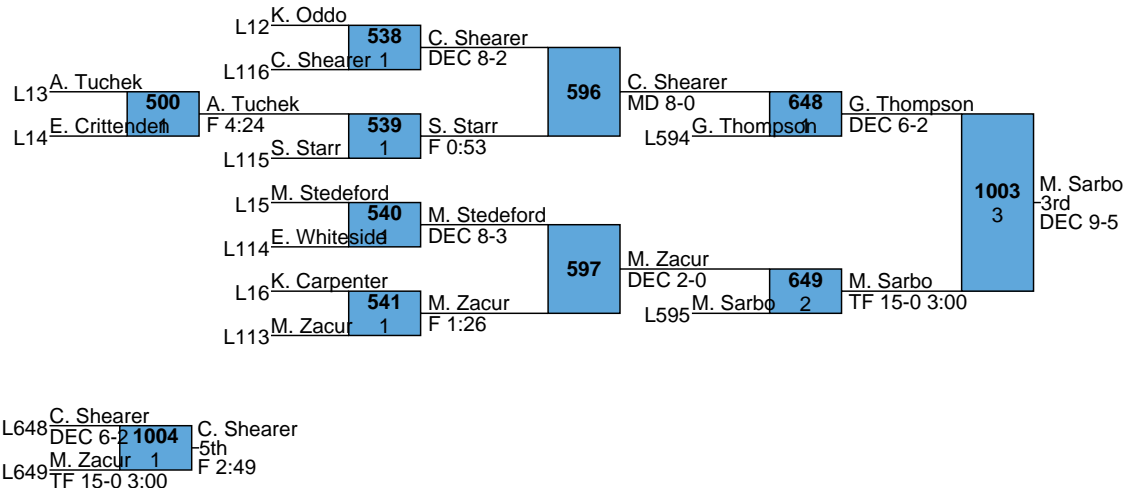

Trenton Donahue, DuBois Area

Eastern Area Invitational

Eastern Area Invitational

HS

120

Darren Miller, Kiski Area	17	D. Miller	MD 9-1	117	D. Miller	F 1:59	598	D. Miller DEC 7-1	1008 2 D. Miller 1st MD 13-2
Damion Finnegan, Altoona	4			2					
Mario Sarnic, Franklin Regional	18	M. Sarnic	F 3:59	118	F. Junko	DEC 8-2			
Alex Lange, Jefferson Morgan	1			4					
Brett Ginther, Penn Trafford	19	B. Ginther	F 3:47	119	K. Buckiso	MD 9-1	599	K. Buckiso F 3:48	
Lance Brown, DuBois Area	2			1					
Khasan Abdurakhimov, West Allegheny	20	F. Junko	F 3:05	120	T. Lasko	DEC 9-3			
Freddy Junko, North Allegheny	3			2					
Shawn Thomas, Connellsville	21	S. Thomas	F 2:42	120	T. Lasko	F 0:18			
Jack Turner, Indiana	4			2					
Hunter Shields, Penn Hills	22	K. Buckiso	MD 13-0	2					
Kale Buckiso, Thomas Jefferson	1			3					
Drew Helfrich, Norwin	23	D. Kapitonov	MD 15-2	3					
Darvish Kapitonov, Mt. Lebanon	2			3					
Zuri Lane-Griffore, Bethel Park	24	T. Lasko	F 0:18	3					
Travis Lasko, Valley	3			3					

L17 D. Finnegan	501	A. Lange	DEC 4-0	542	A. Lange	DEC 4-1	600	A. Lange DEC 6-2	650	F. Junko DEC 6-4	1006 3 F. Junko 3rd DEC 3-1
L18 A. Lange	3			1							
L19 L. Brown	502	K. Abdurakhimov	F 2:27	543	S. Thomas	MD 9-1					
L20 K. Abdurakhimov	1			1							
L21 J. Turner	503	H. Shields	DEC 9-5	544	B. Ginther	TF 16-1	601	M. Sarnic F 3:34	651	M. Sarnic DEC 1-0	
L22 H. Shields	4			1							
L23 D. Helfrich	504	D. Helfrich	F 0:24	545	M. Sarnic	F 2:51					
L24 Z. Lane-Griffore	1			1							
L117 M. Sarnic	545			1							
L598 F. Junko	650			1							
L599 T. Lasko	651			1							

L650 A. Lange	1007	A. Lange	5th DEC 5-0
L651 T. Lasko	1