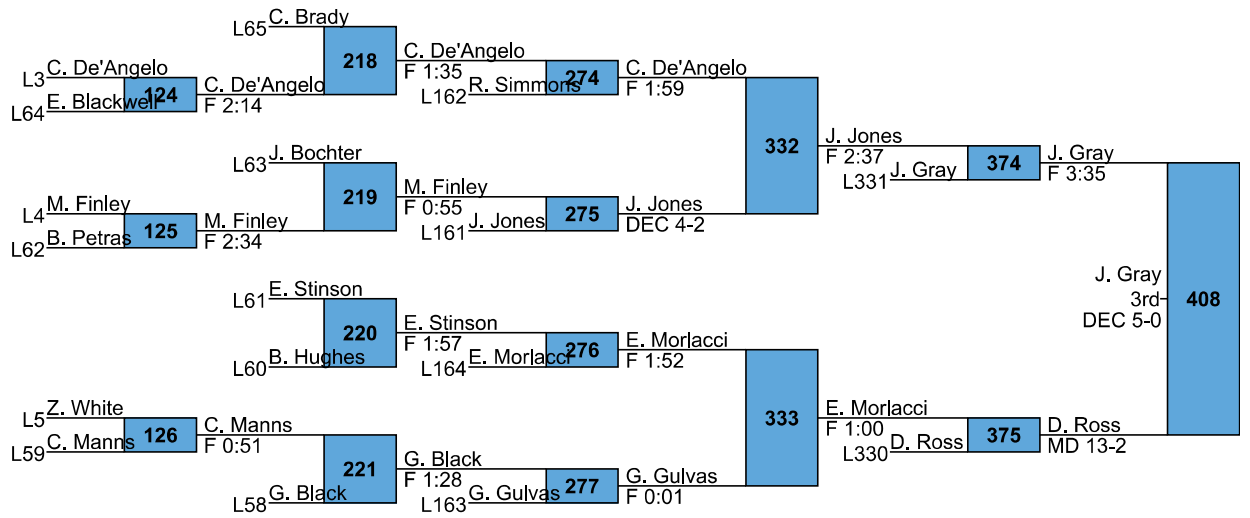

Eastern Area Invitational Tournament
High School
145

L374 J. Jones vs. E. Morlacci
E 3:35 vs. 5th
L375 E. Morlacci vs. TF 21-4 3:39
MD 13-2