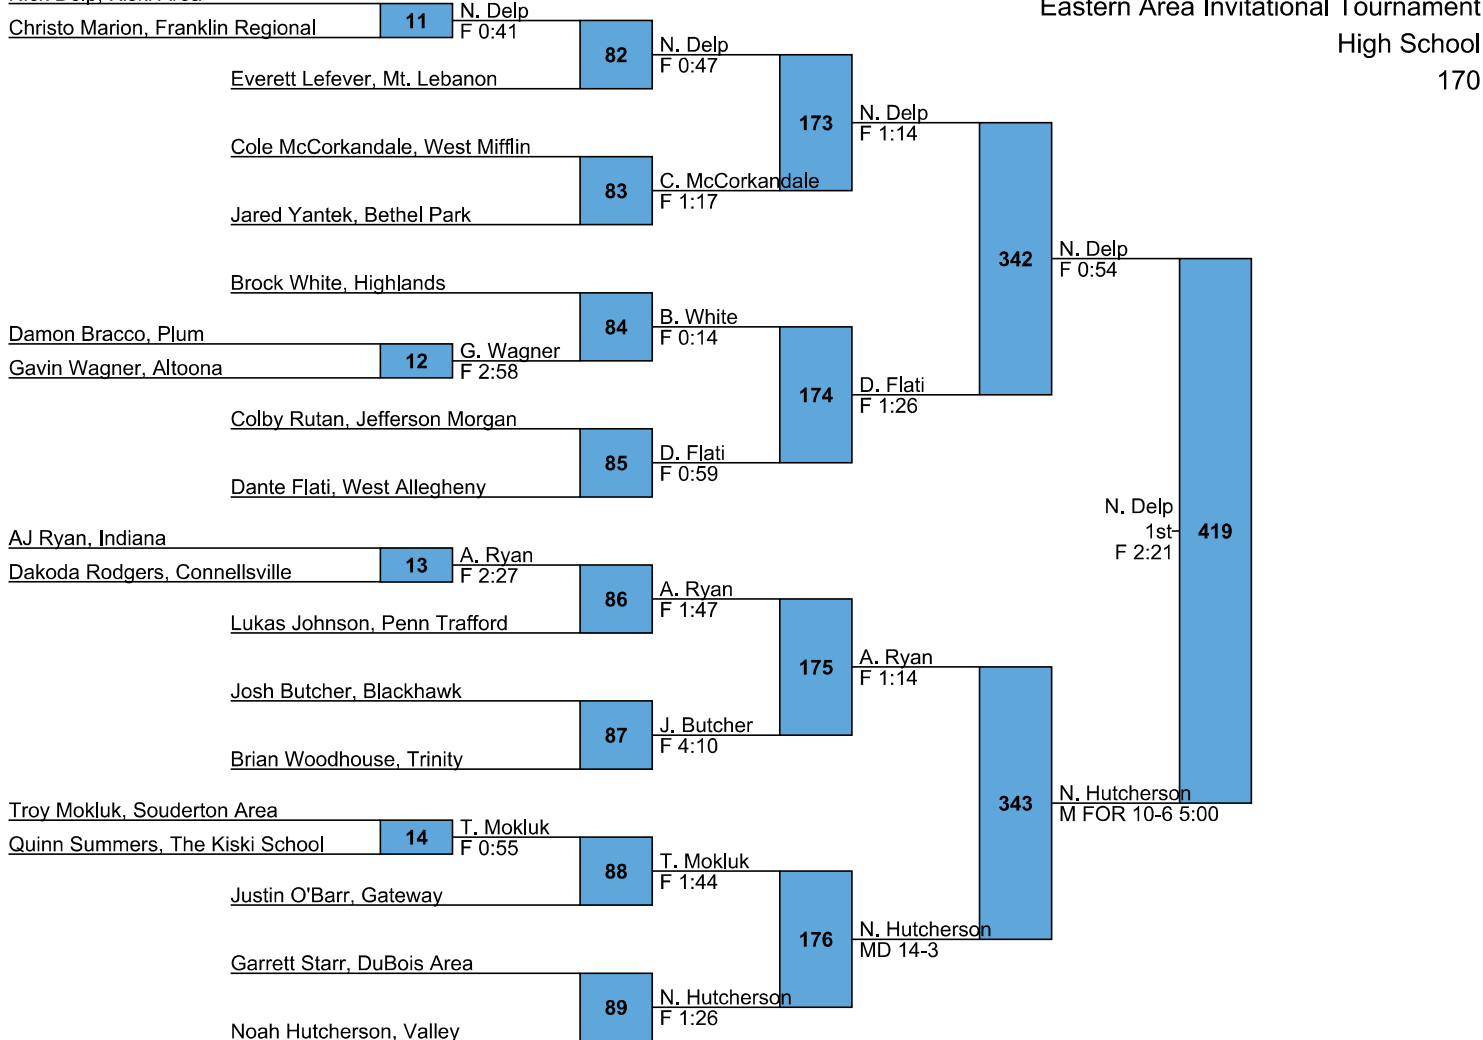

L380 C. McCorkandale, D. Rodgers 5th DEC 4-2
L381 D. Rodgers 5th DEC 7-3