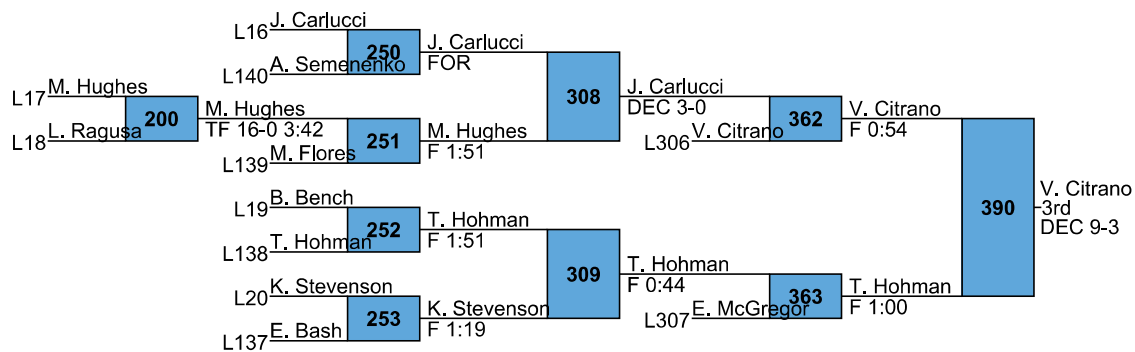

5th Regis Wintermantel (Mt. Lebanon) FOR Bruno Stolfi (Souderton Area)

220

1st Nate Simmers (Altoona) DEC Troy Kuhn (Kiski Area), 4-3

3rd Jake Dowell (Bethel Park) F Gavin Prebish (Indiana), 2:15

5th Noah Bartic (Baldwin) FOR Chet Locy (Trinity)

285

1st Dave Schuffert (Valley) DEC Nathan Hoaglund (Mt. Lebanon), 3-2

3rd Dom Quarture (Trinity) F Adam Port (Altoona), 1:57

5th Alex O'harah (DuBois Area) F Tanner Smith (Indiana), 2:07

Eastern Area Invitational Tournament High School 106