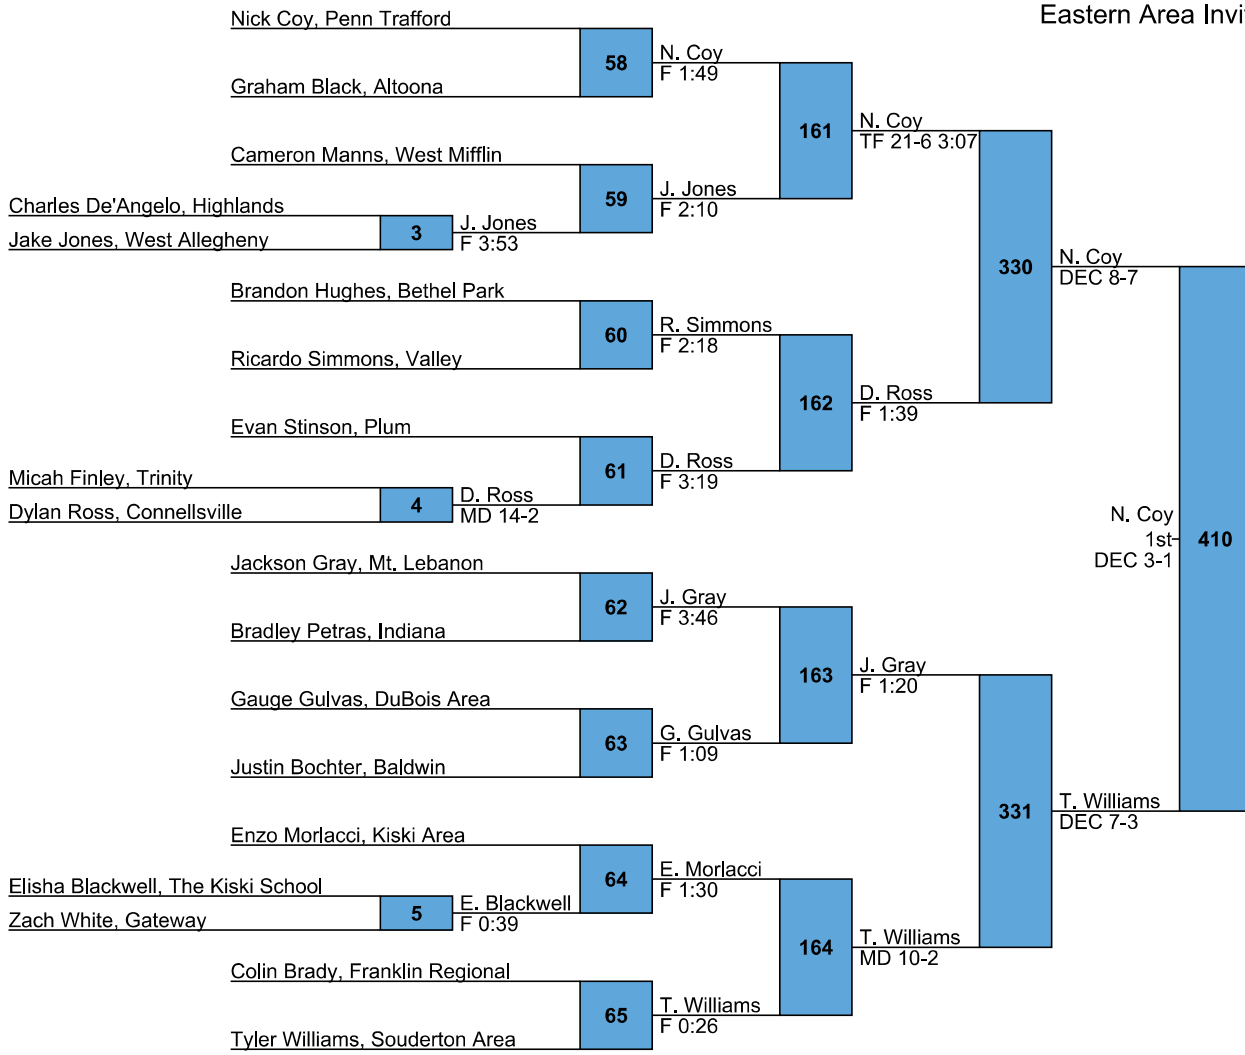

Eastern Area Invitational Tournament
High School
145

L374 J. Jones vs. E. Morlacci
E 3:35 vs. 5th
L375 E. Morlacci vs. TF 21-4 3:39
MD 13-2