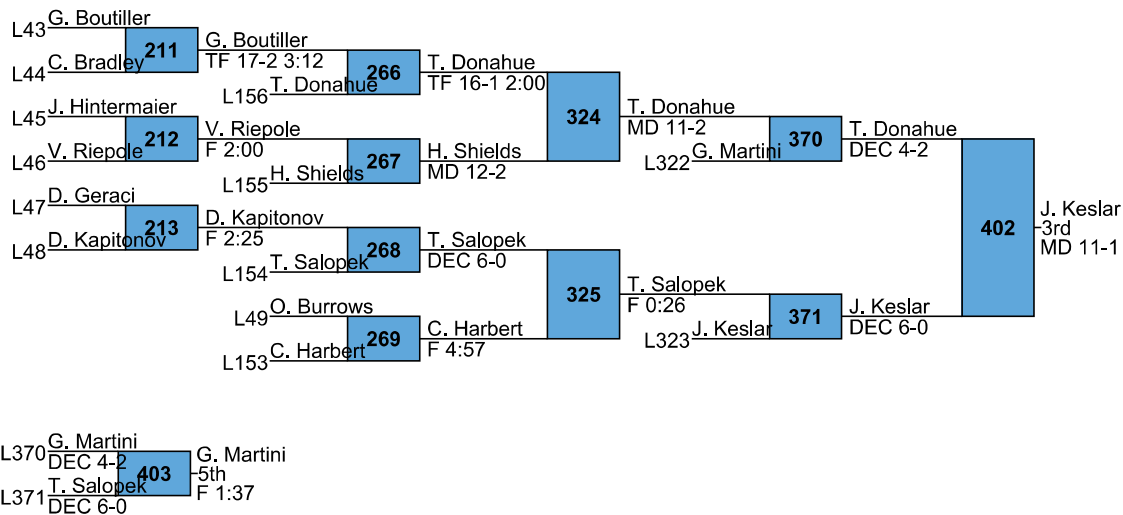

Eastern Area Invitational Tournament High School 132