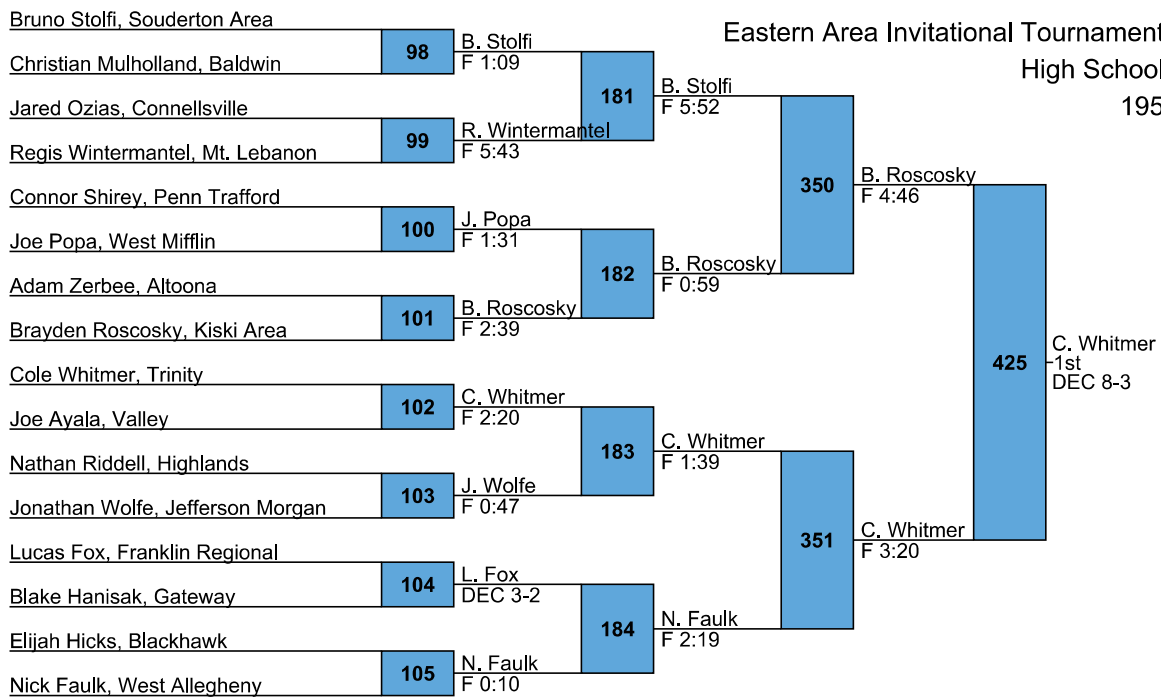

Eastern Area Invitational Tournament High School 195

Eastern Area Invitational Tournament High School 220

Eastern Area Invitational Tournament
High School
285