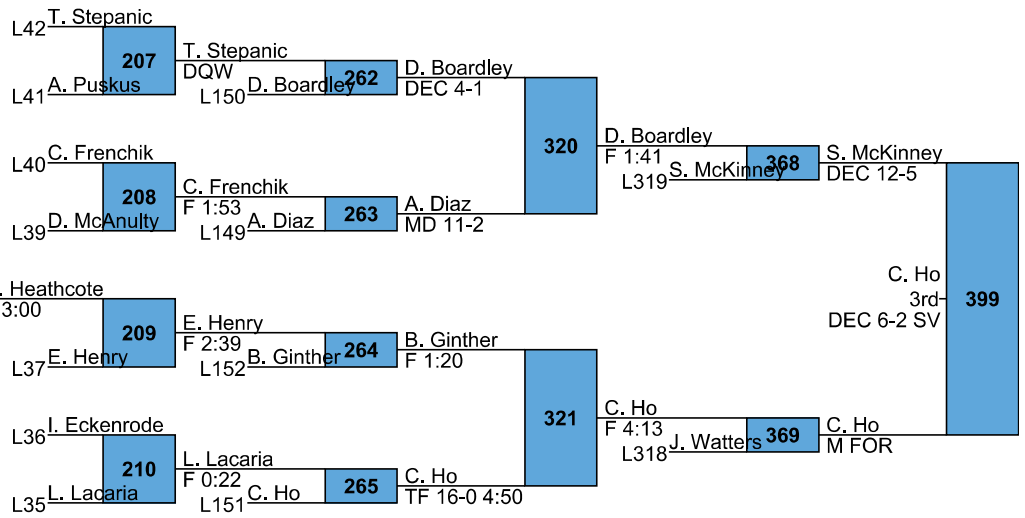

L362 J. Carlucci (F 0:54) vs L363 E. McGregor (F 1:00)

Eastern Area Invitational Tournament High School 113

Eastern Area Invitational Tournament High School 120

Eastern Area Invitational Tournament
High School
126

L368 D. Boardley DEC 12-5 400 5th
L369 J. Watters M FOR FOR

Eastern Area Invitational Tournament High School 132

Eastern Area Invitational Tournament
High School
138

L372 W. Stull F 2:18 **406** J. Turner 5th MD 12-3
L373 J. Turner MD 11-1