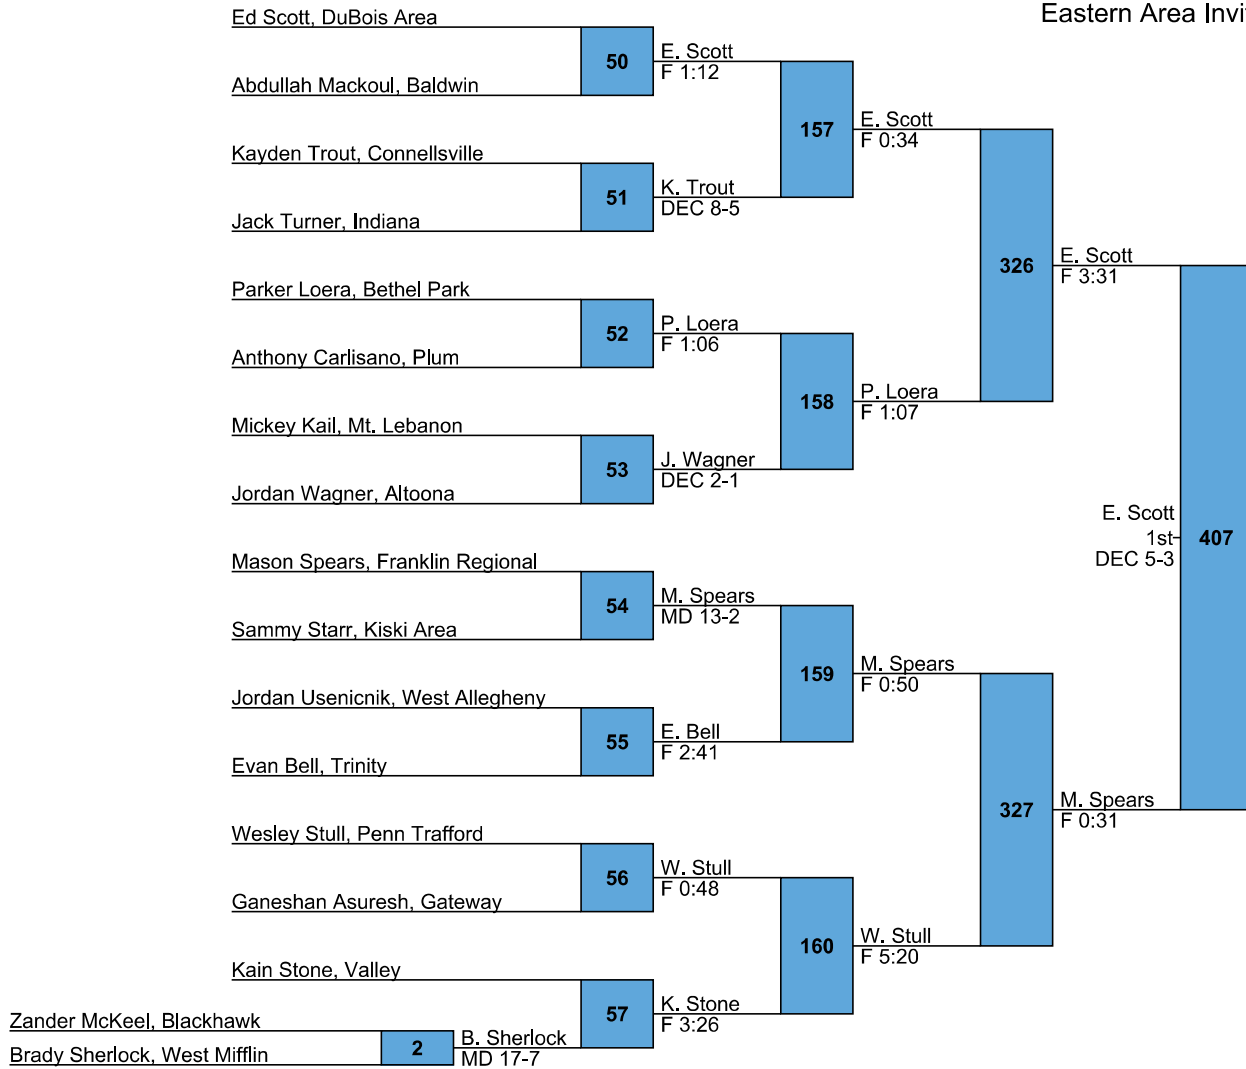

Eastern Area Invitational Tournament
High School
138

L372 W. Stull F 2:18 **406** J. Turner 5th MD 12-3
L373 J. Turner MD 11-1