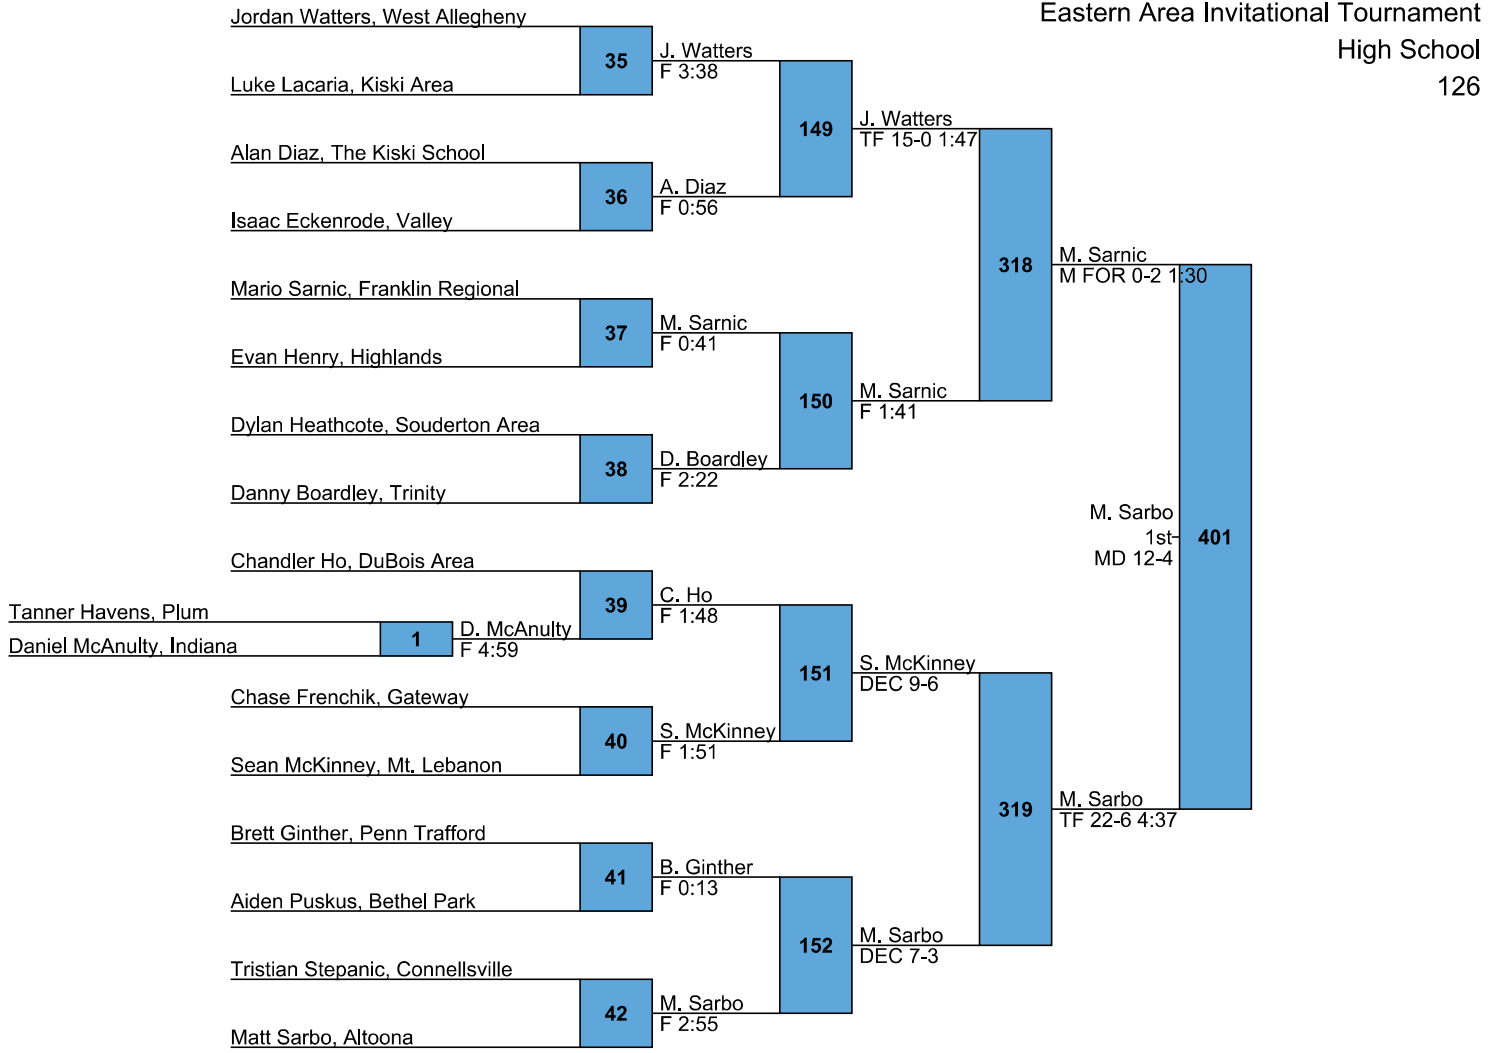

L362 J. Carlucci (F 0:54) vs L363 E. McGregor (F 1:00)

Eastern Area Invitational Tournament High School 113

Eastern Area Invitational Tournament High School 120

Eastern Area Invitational Tournament
High School
126