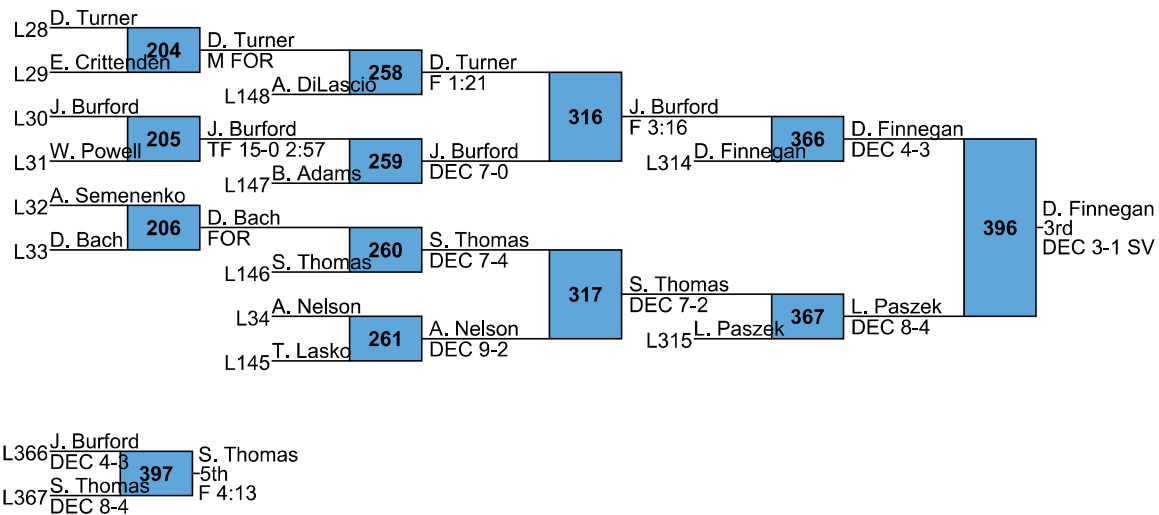

Eastern Area Invitational Tournament High School 120