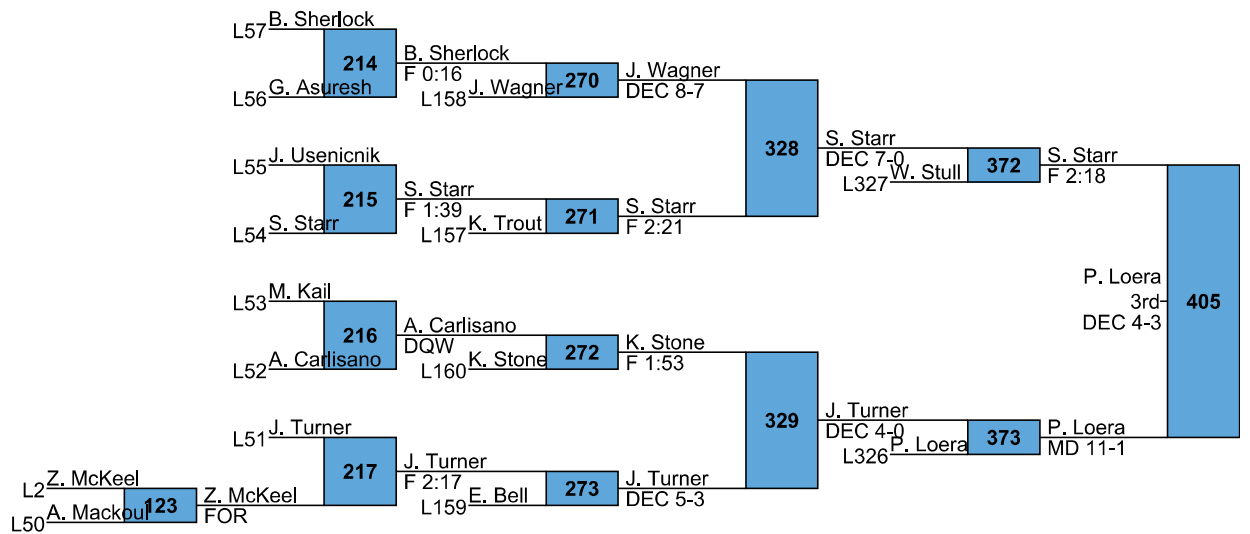

Eastern Area Invitational Tournament
High School
138

L372 W. Stull F 2:18 **406** J. Turner 5th MD 12-3
L373 J. Turner MD 11-1