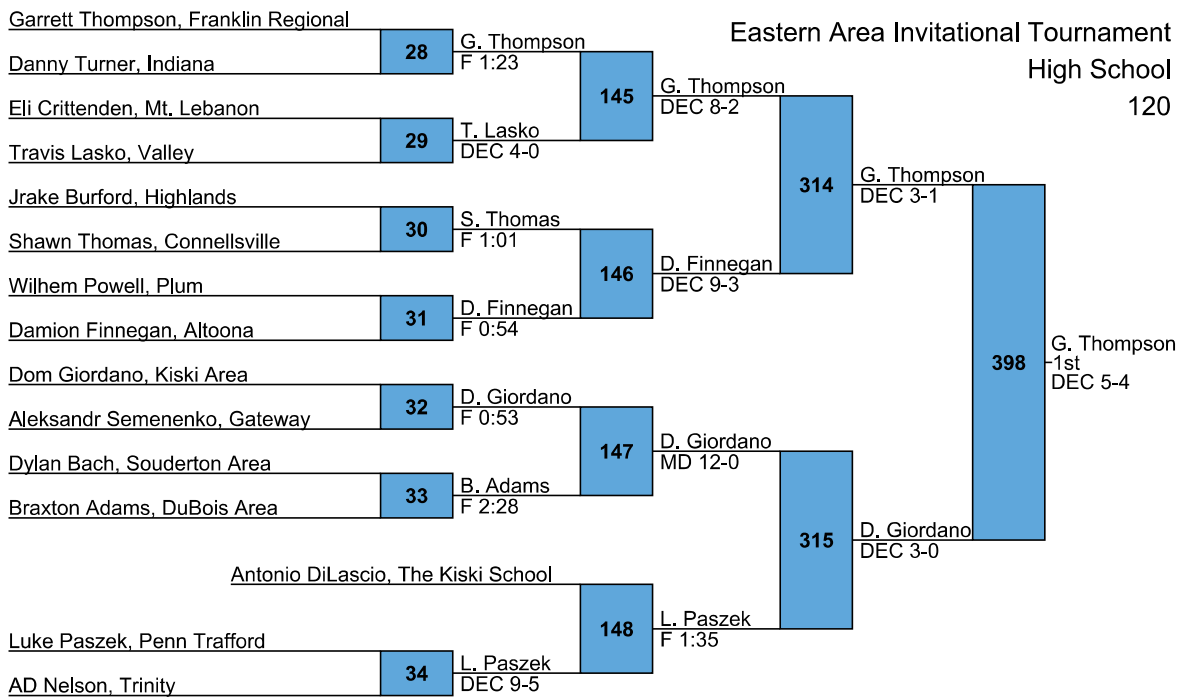

285

1st Dave Schuffert (Valley) DEC Nathan Hoaglund (Mt. Lebanon), 3-2

3rd Dom Quarture (Trinity) F Adam Port (Altoona), 1:57

5th Alex O'harah (DuBois Area) F Tanner Smith (Indiana), 2:07

Eastern Area Invitational Tournament High School 106

L362 J. Carlucci (F 0:54) vs L363 E. McGregor (F 1:00)

Eastern Area Invitational Tournament High School 113

Eastern Area Invitational Tournament High School 120

Eastern Area Invitational Tournament
High School
126