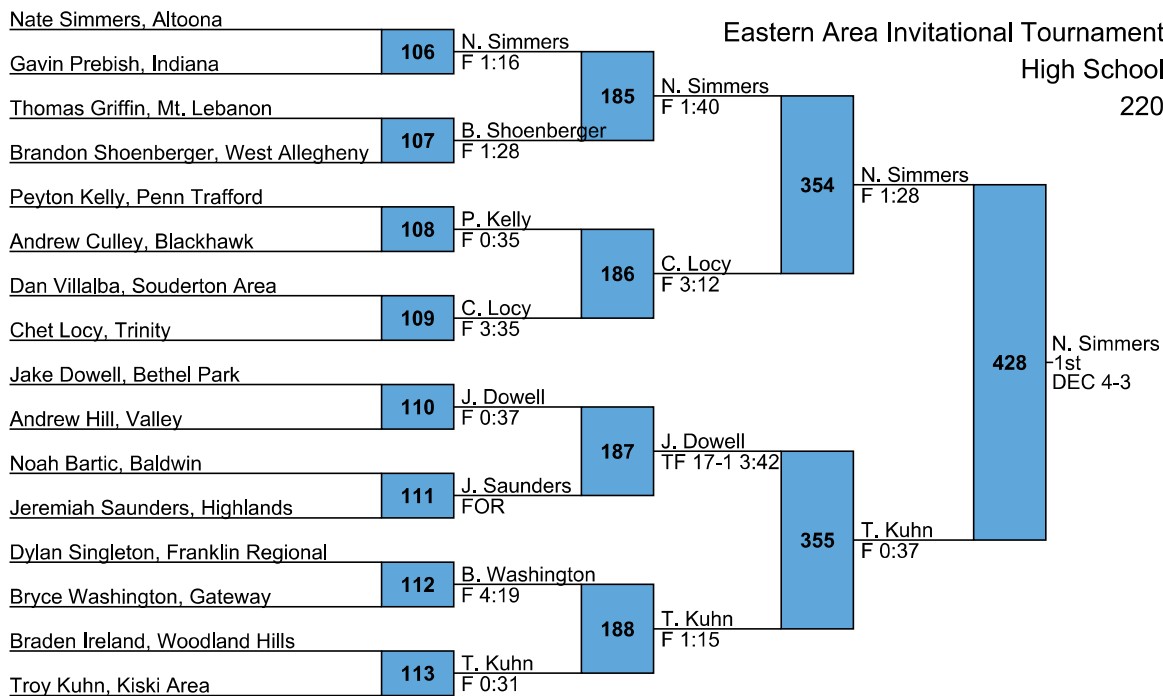

Eastern Area Invitational Tournament High School 195

Eastern Area Invitational Tournament High School 220

Eastern Area Invitational Tournament
High School
285