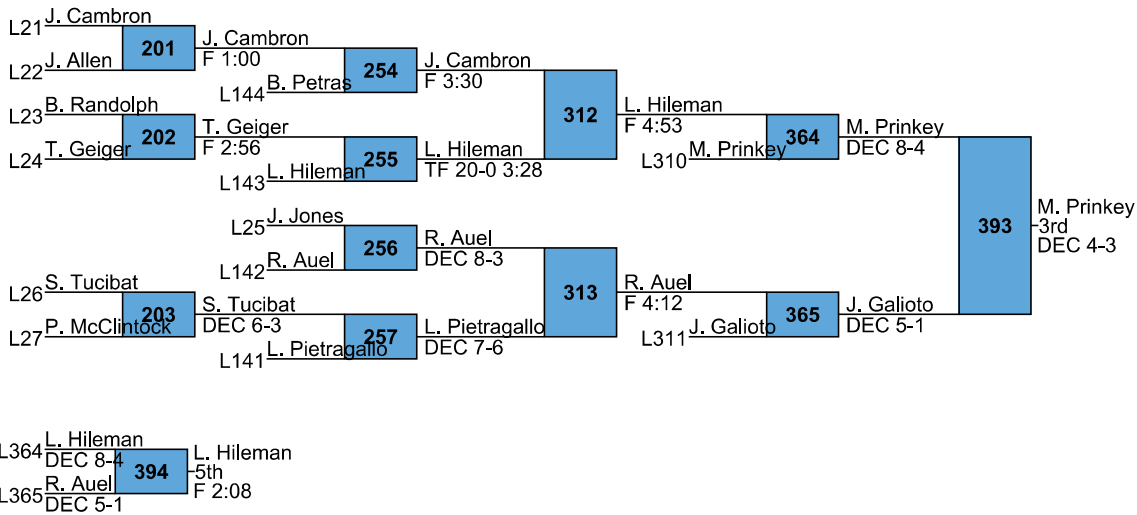

285

1st Dave Schuffert (Valley) DEC Nathan Hoaglund (Mt. Lebanon), 3-2

3rd Dom Quarture (Trinity) F Adam Port (Altoona), 1:57

5th Alex O'harah (DuBois Area) F Tanner Smith (Indiana), 2:07

Eastern Area Invitational Tournament High School 106

L362 J. Carlucci (F 0:54) vs L363 E. McGregor (F 1:00)

Eastern Area Invitational Tournament High School 113

Eastern Area Invitational Tournament High School 120

Eastern Area Invitational Tournament
High School
126