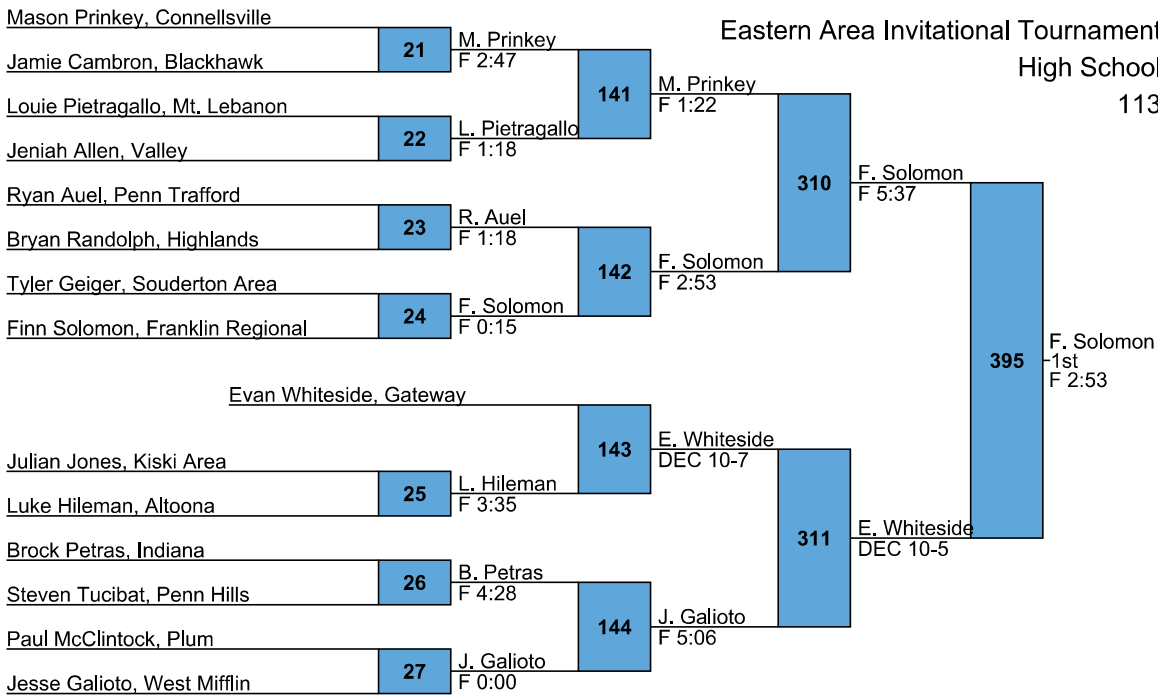

Eastern Area Invitational Tournament High School 113