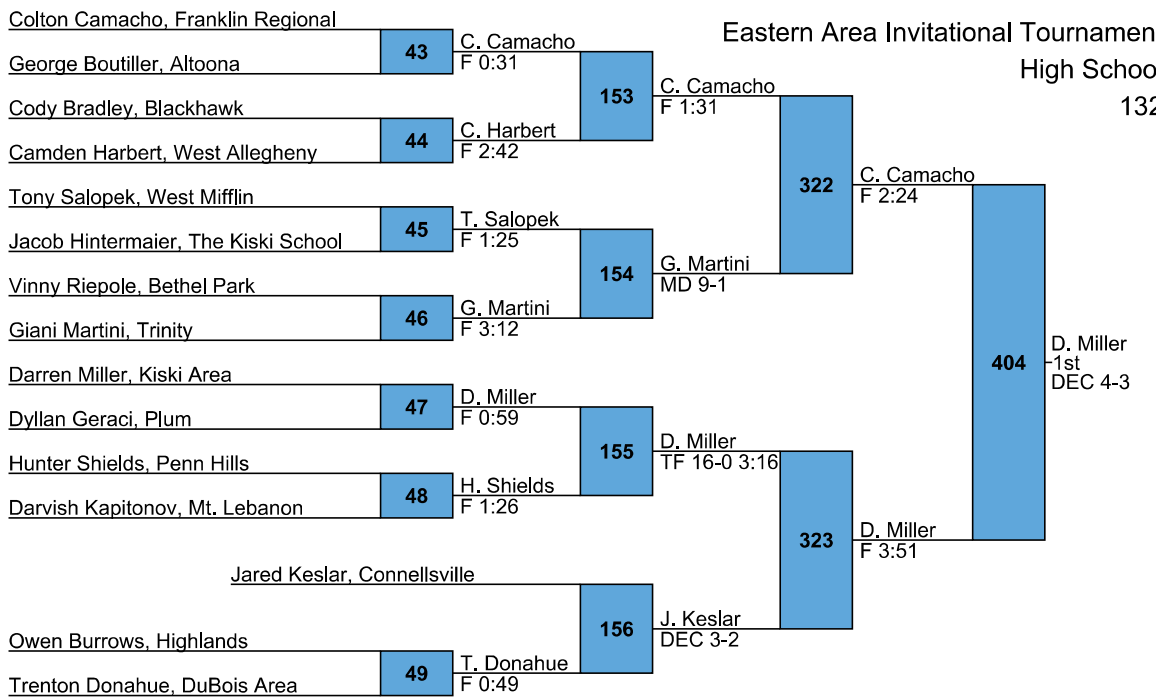

Eastern Area Invitational Tournament High School 132