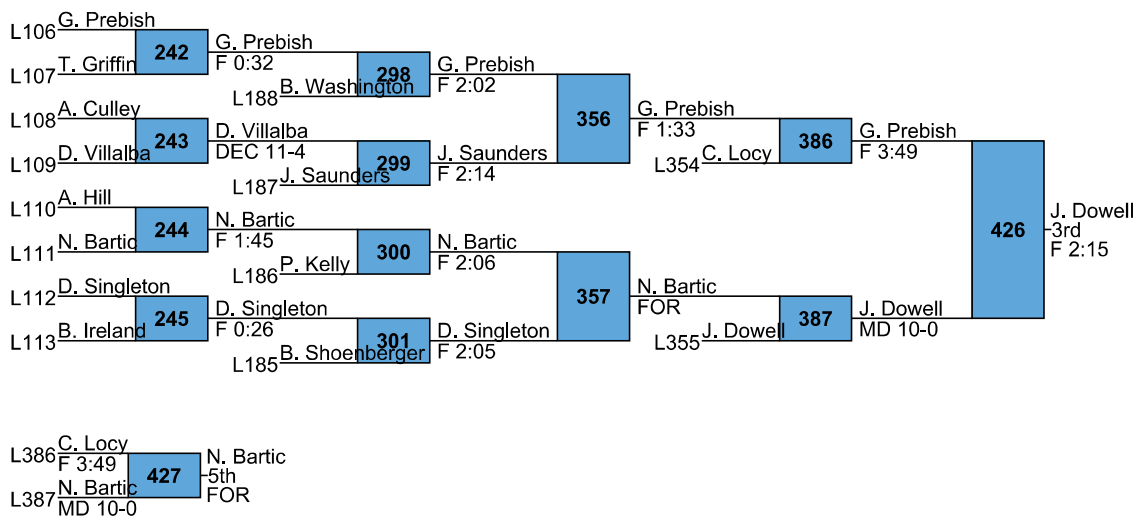

Eastern Area Invitational Tournament High School 220