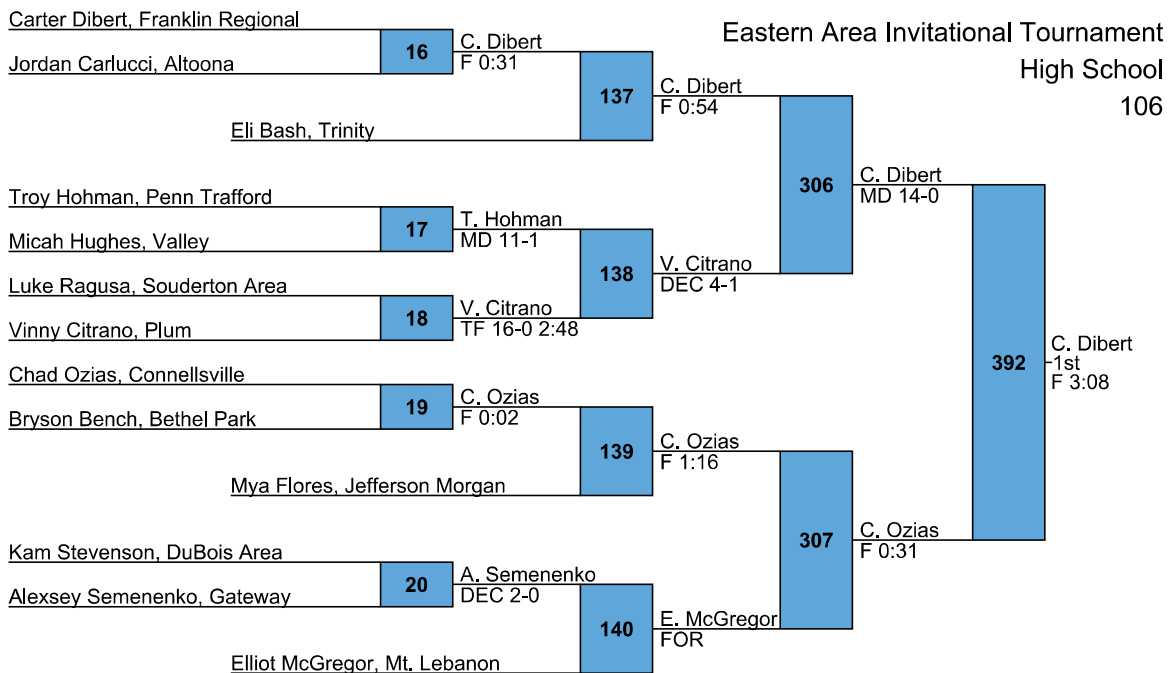

5th Regis Wintermantel (Mt. Lebanon) FOR Bruno Stolfi (Souderton Area)

220

1st Nate Simmers (Altoona) DEC Troy Kuhn (Kiski Area), 4-3

3rd Jake Dowell (Bethel Park) F Gavin Prebish (Indiana), 2:15

5th Noah Bartic (Baldwin) FOR Chet Locy (Trinity)

285

1st Dave Schuffert (Valley) DEC Nathan Hoaglund (Mt. Lebanon), 3-2

3rd Dom Quarture (Trinity) F Adam Port (Altoona), 1:57

5th Alex O'harah (DuBois Area) F Tanner Smith (Indiana), 2:07

Eastern Area Invitational Tournament High School 106