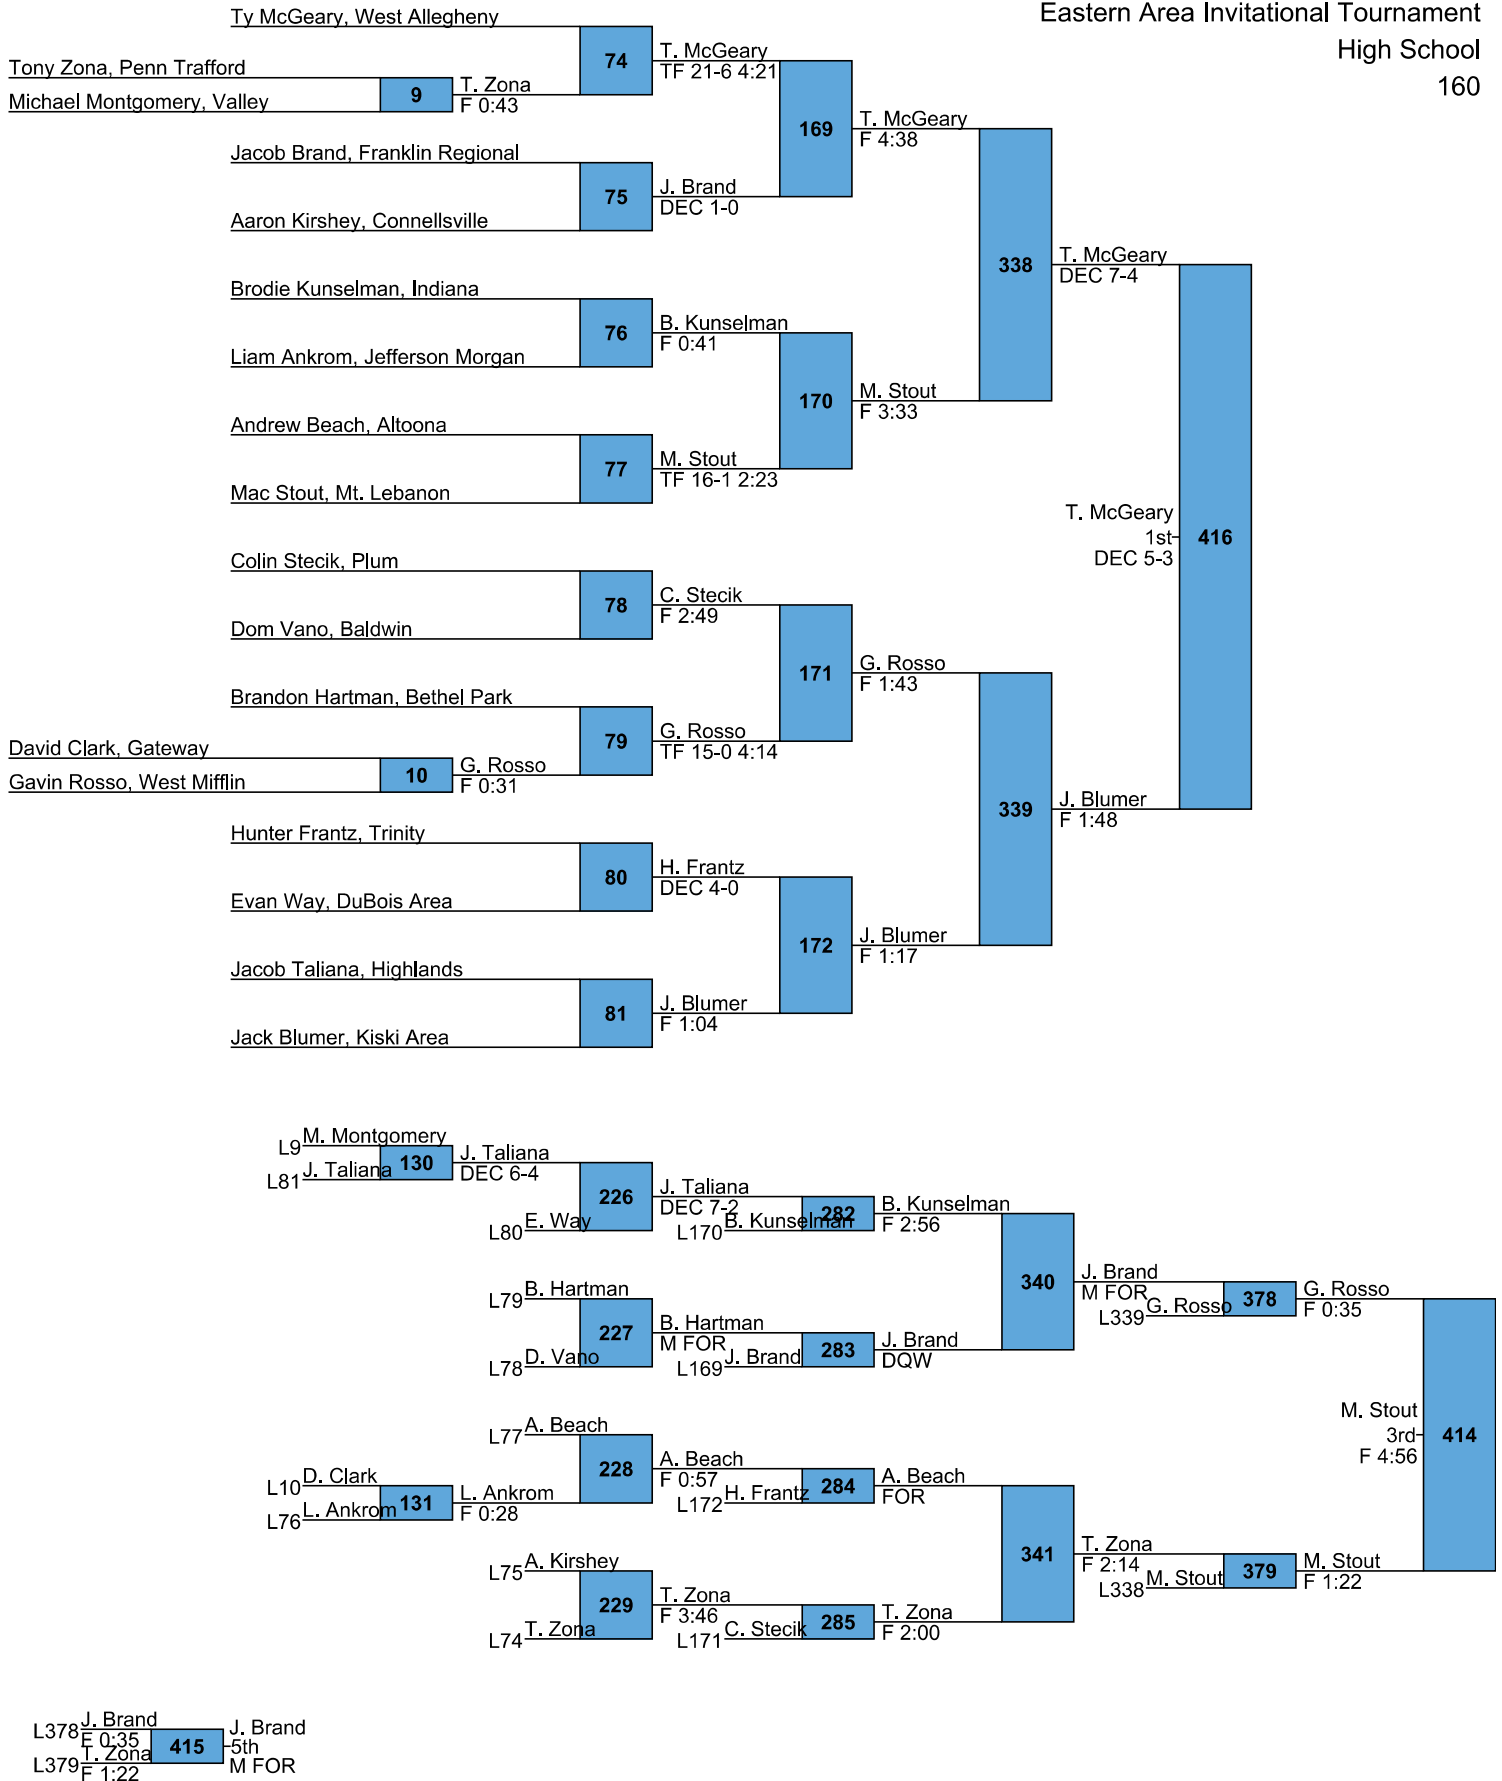

Eastern Area Invitational Tournament
High School
160