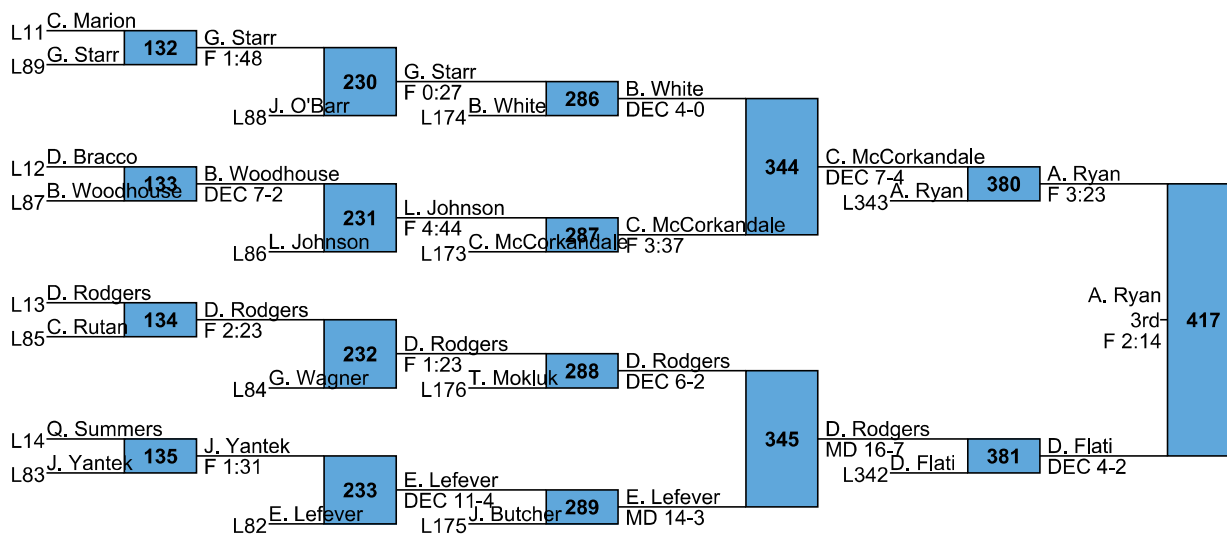

L380 C. McCorkandale, D. Rodgers 5th DEC 4-2
L381 D. Rodgers 5th DEC 7-3